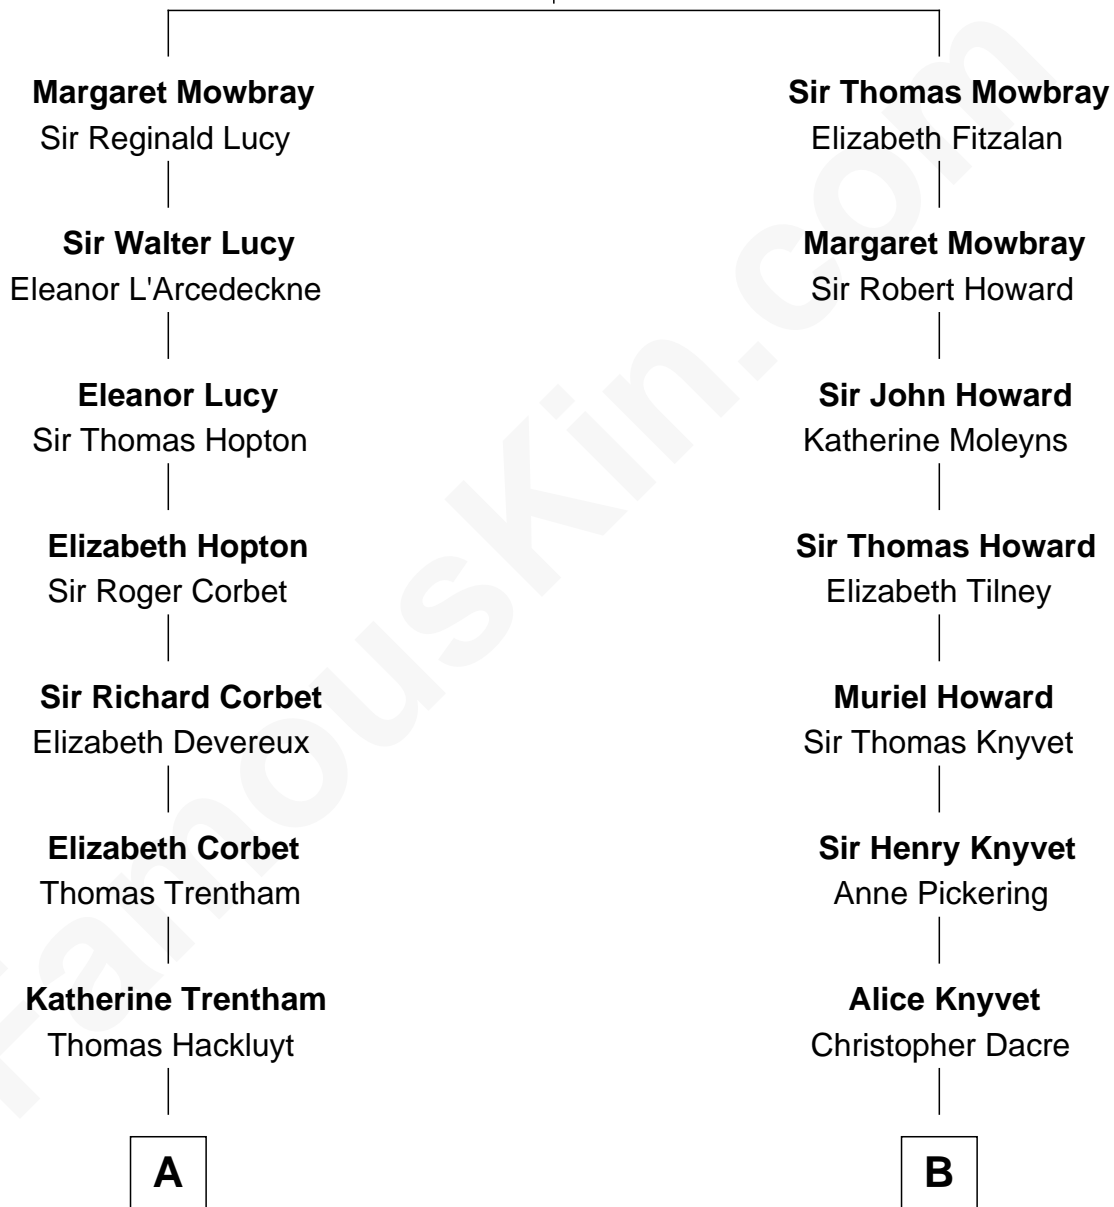

FamousKin.com Relationship Chart of

Orson Welles

Radio, Stage, and Movie Actor

18th cousin of

Tilda Swinton

Movie Actress

John de Mowbray
Elizabeth de Segrave

FamousKin.com