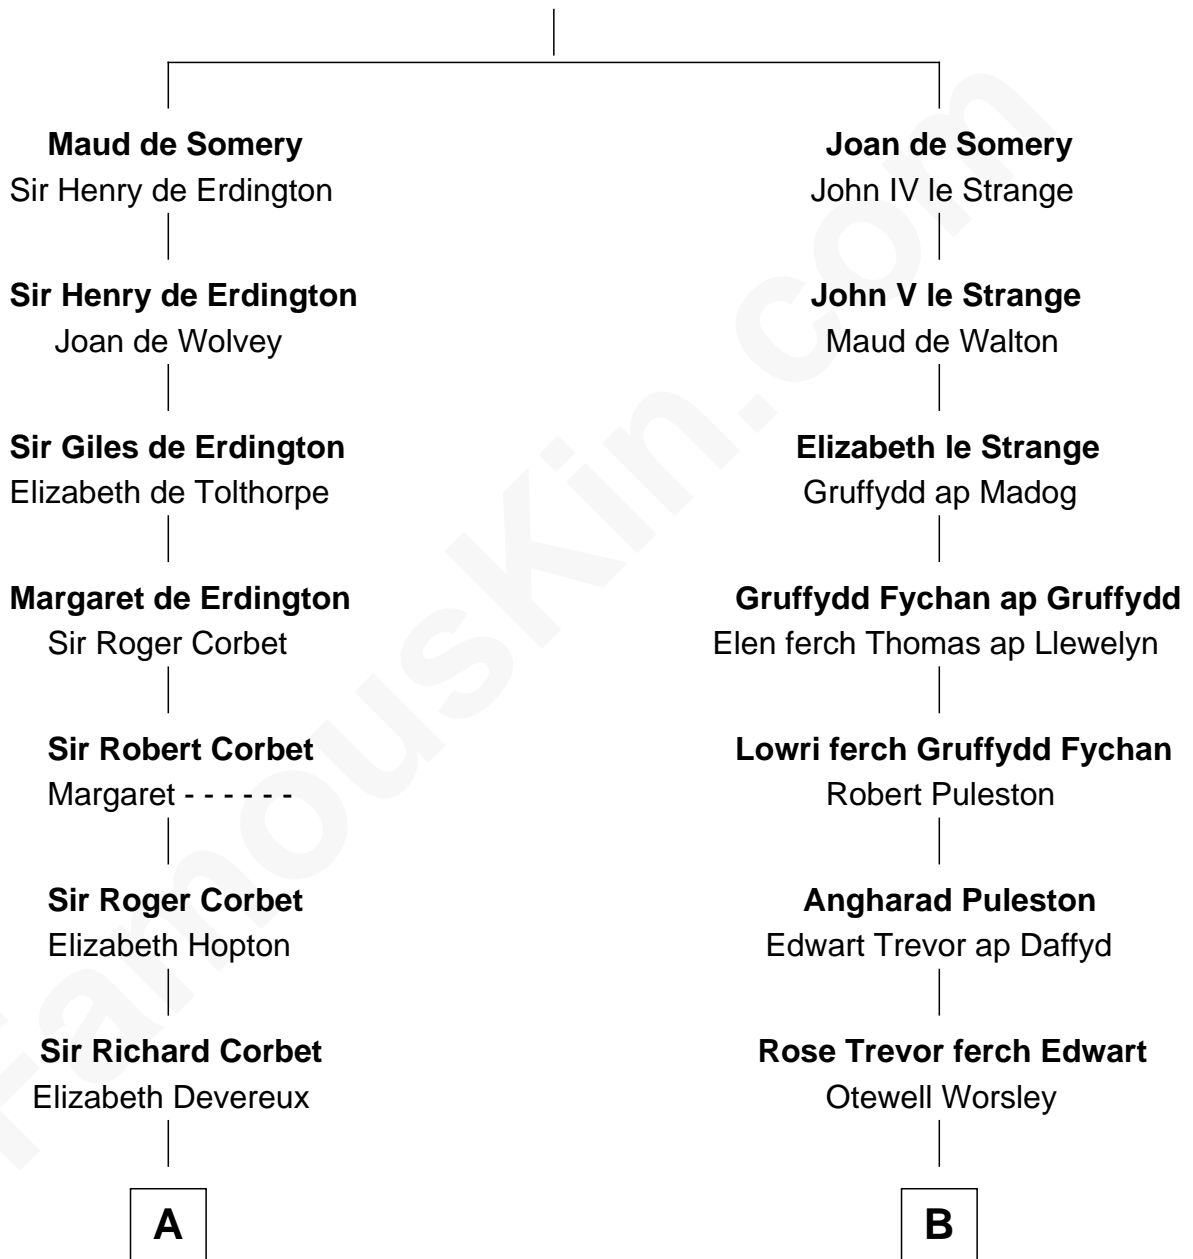

Sir Roger de Somery

Nichole d'Aubenev