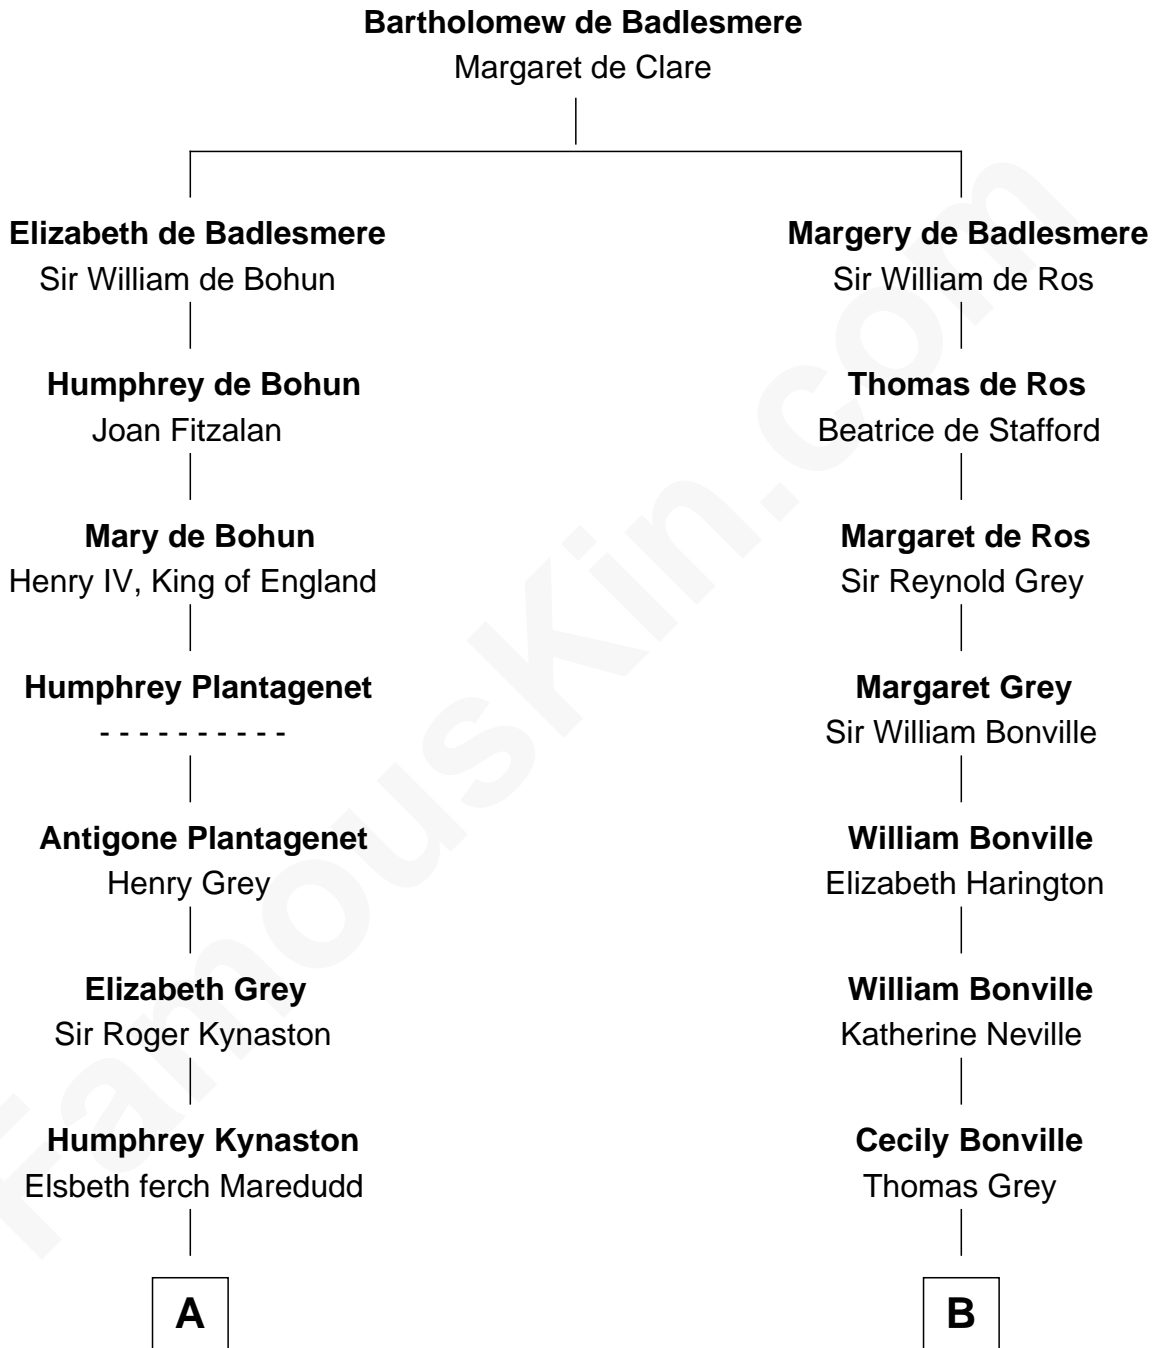

FamousKin.com

Relationship Chart of

Orson Welles

Radio, Stage, and Movie Actor

16th cousin 3 times removed of

Jane (Appleton) Pierce

First Lady of President Franklin Pierce

C

Richard Jones Welles

Mary Blanche Head

Richard Head Welles

Beatrice Ives

Orson Welles

Radio, Stage, and Movie Actor

FamousKin.com