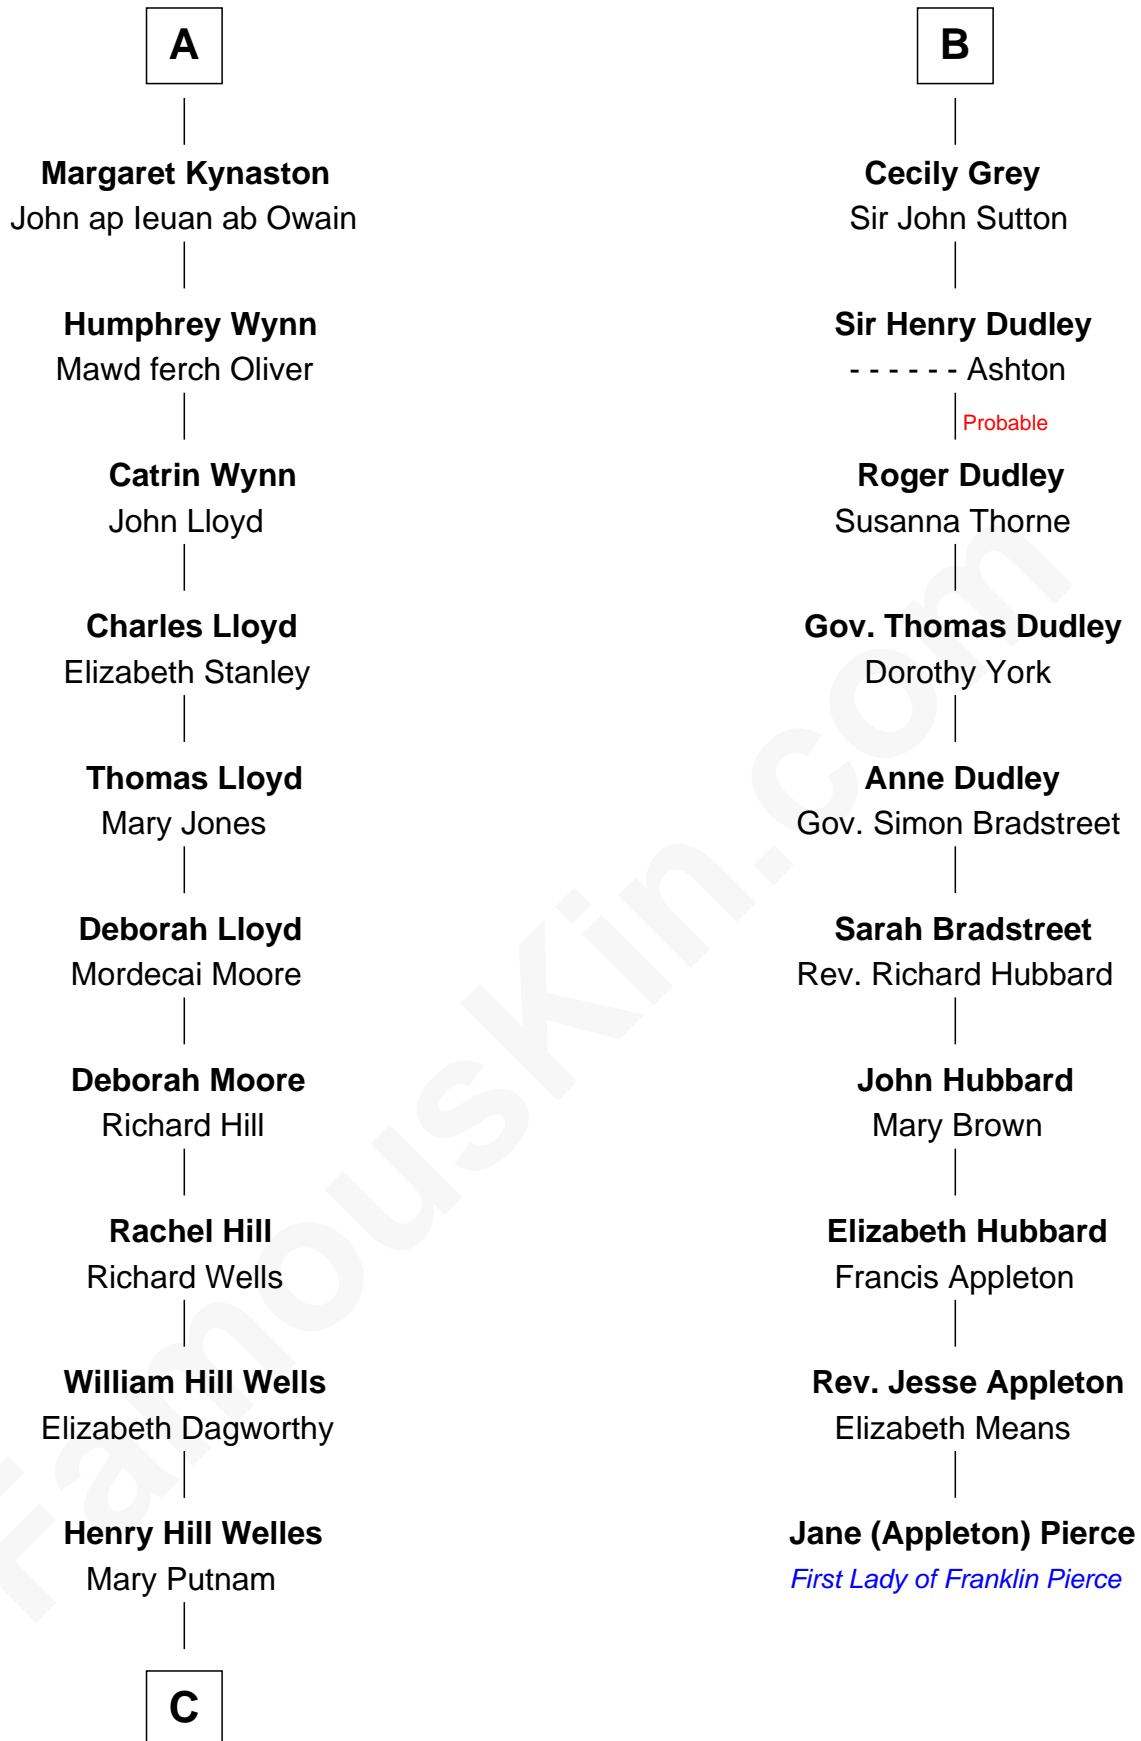

FamousKin.com

Relationship Chart of

Orson Welles

Radio, Stage, and Movie Actor

16th cousin 3 times removed of

Jane (Appleton) Pierce

First Lady of President Franklin Pierce

C

Richard Jones Welles

Mary Blanche Head

Richard Head Welles

Beatrice Ives

Orson Welles

Radio, Stage, and Movie Actor

FamousKin.com