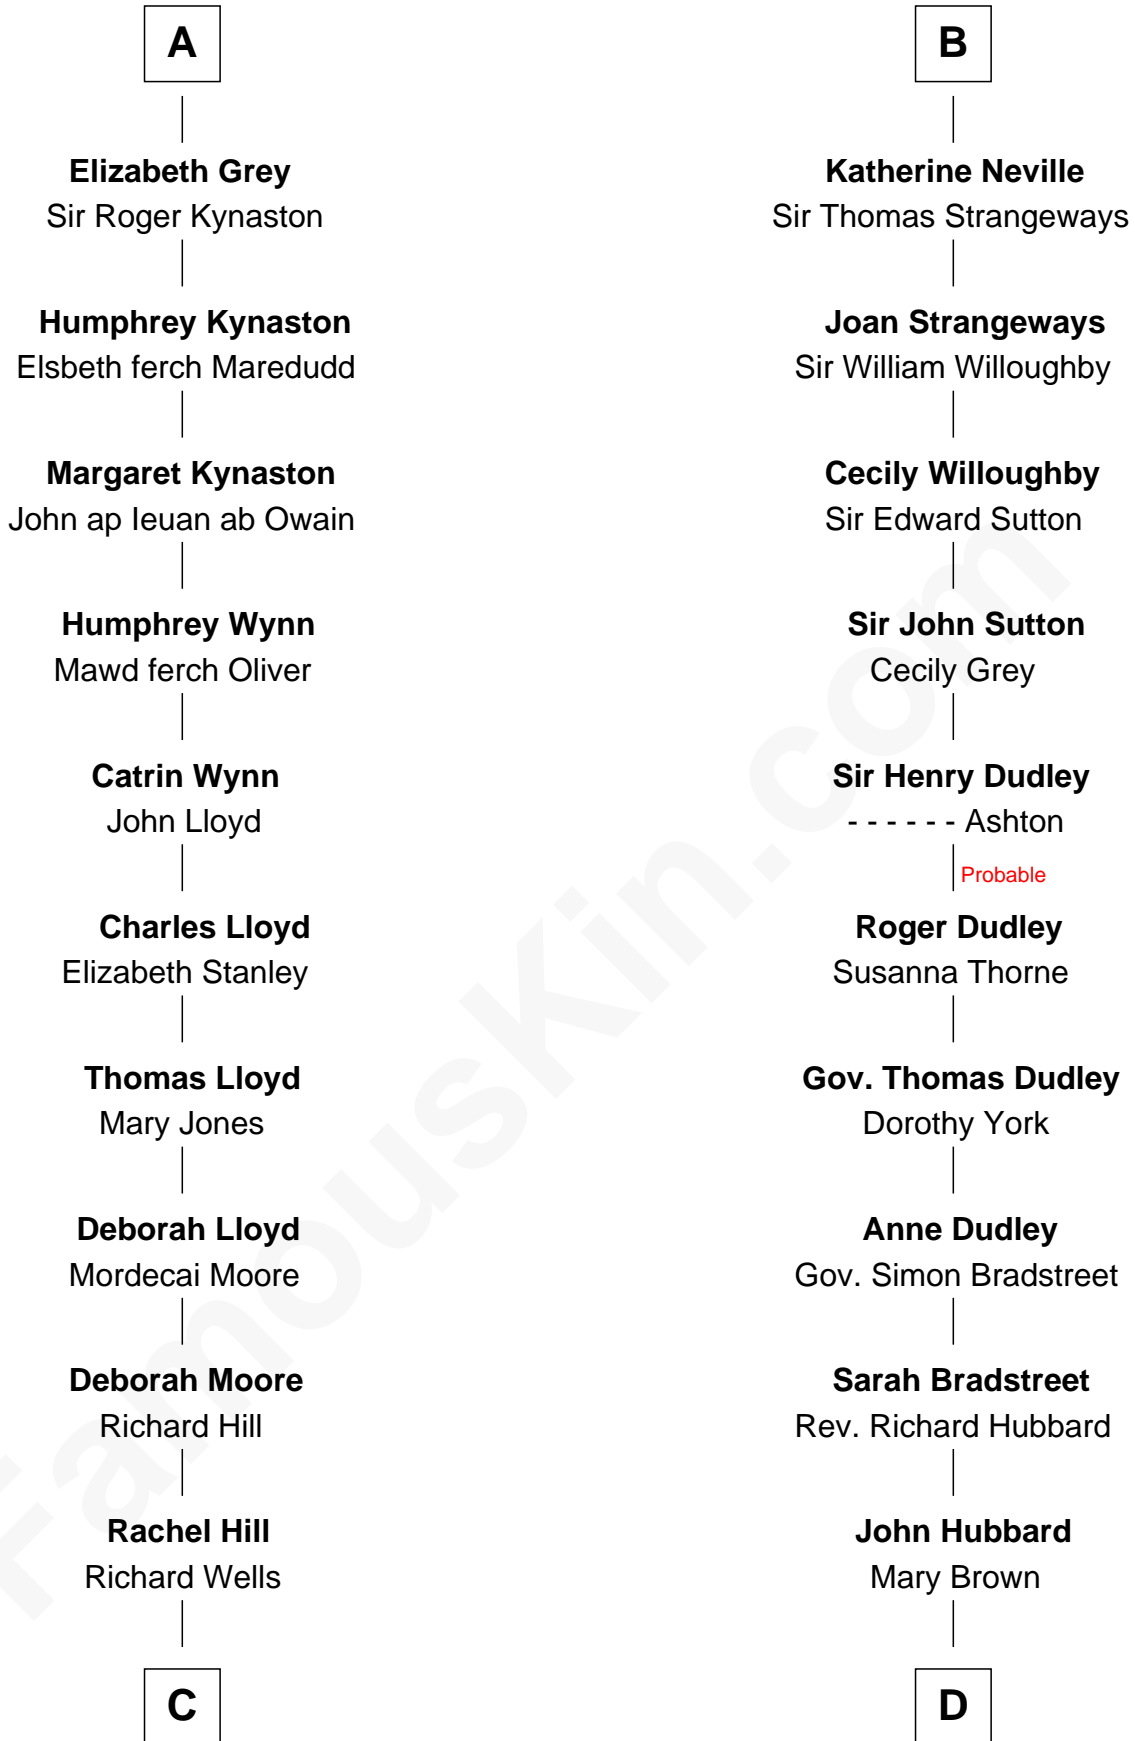

## Relationship Chart of

### Orson Welles

*Radio, Stage, and Movie Actor*

19th cousin 2 times removed of

### Jane (Appleton) Pierce

*First Lady of President Franklin Pierce*

**C**

**William Hill Wells**  
Elizabeth Dagworthy

**Henry Hill Welles**  
Mary Putnam

**Richard Jones Welles**  
Mary Blanche Head

**Richard Head Welles**  
Beatrice Ives