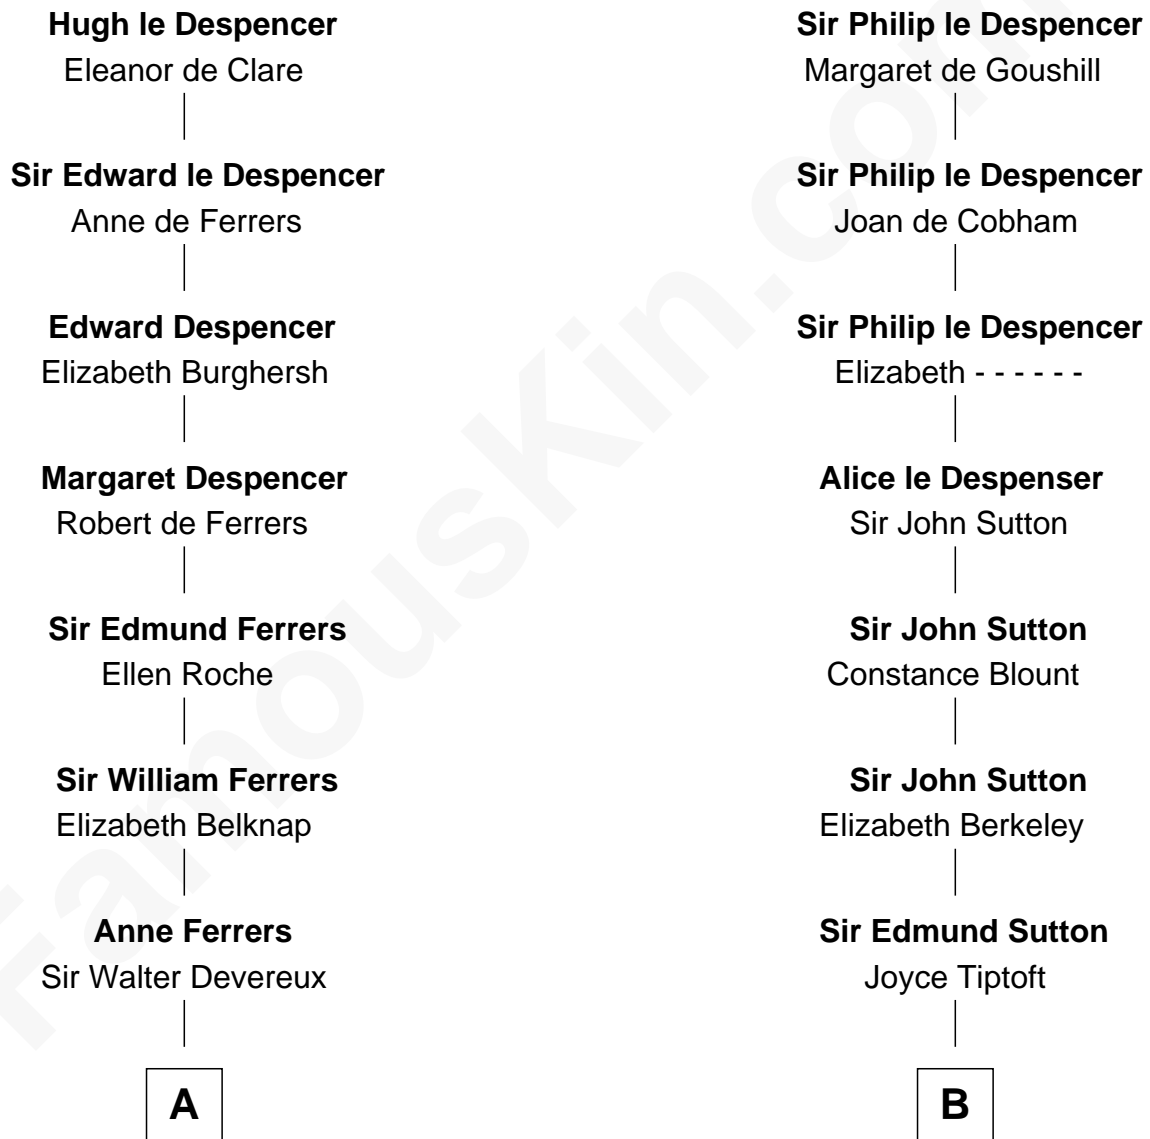

FamousKin.com

Relationship Chart of

Orson Welles

Radio, Stage, and Movie Actor

17th cousin 4 times removed of

Jane (Appleton) Pierce

First Lady of President Franklin Pierce

Sir Hugh le Despencer
Isabella de Beauchamp