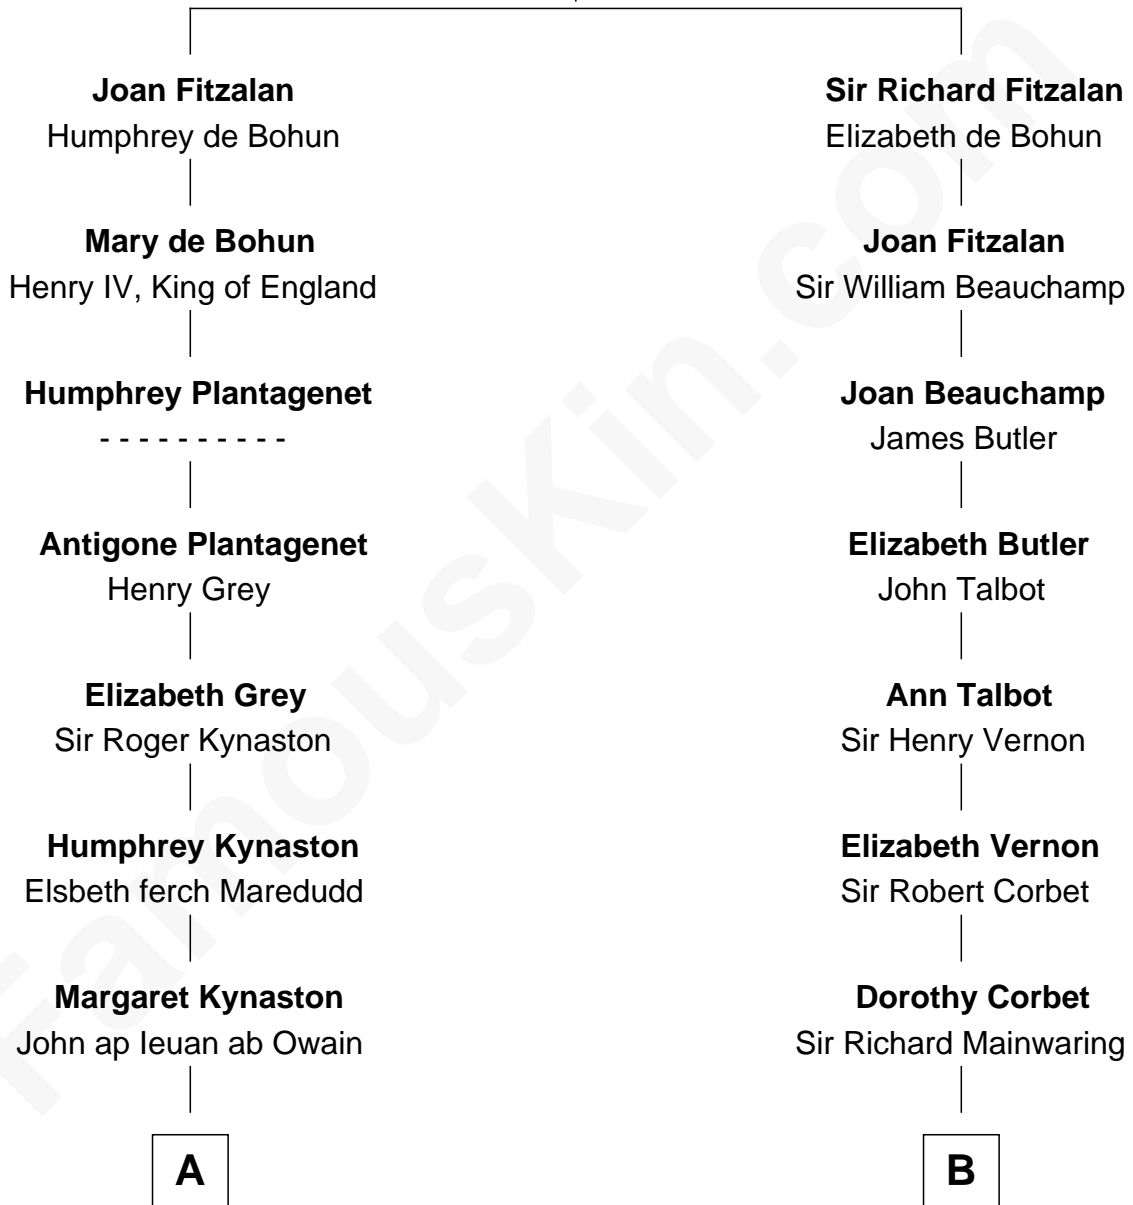

FamousKin.com

Relationship Chart of

Orson Welles

Radio, Stage, and Movie Actor

18th cousin 1 time removed of

Henry Sturgis Morgan

Co-Founder of Morgan Stanley

Richard Fitzalan
Eleanor Plantagenet