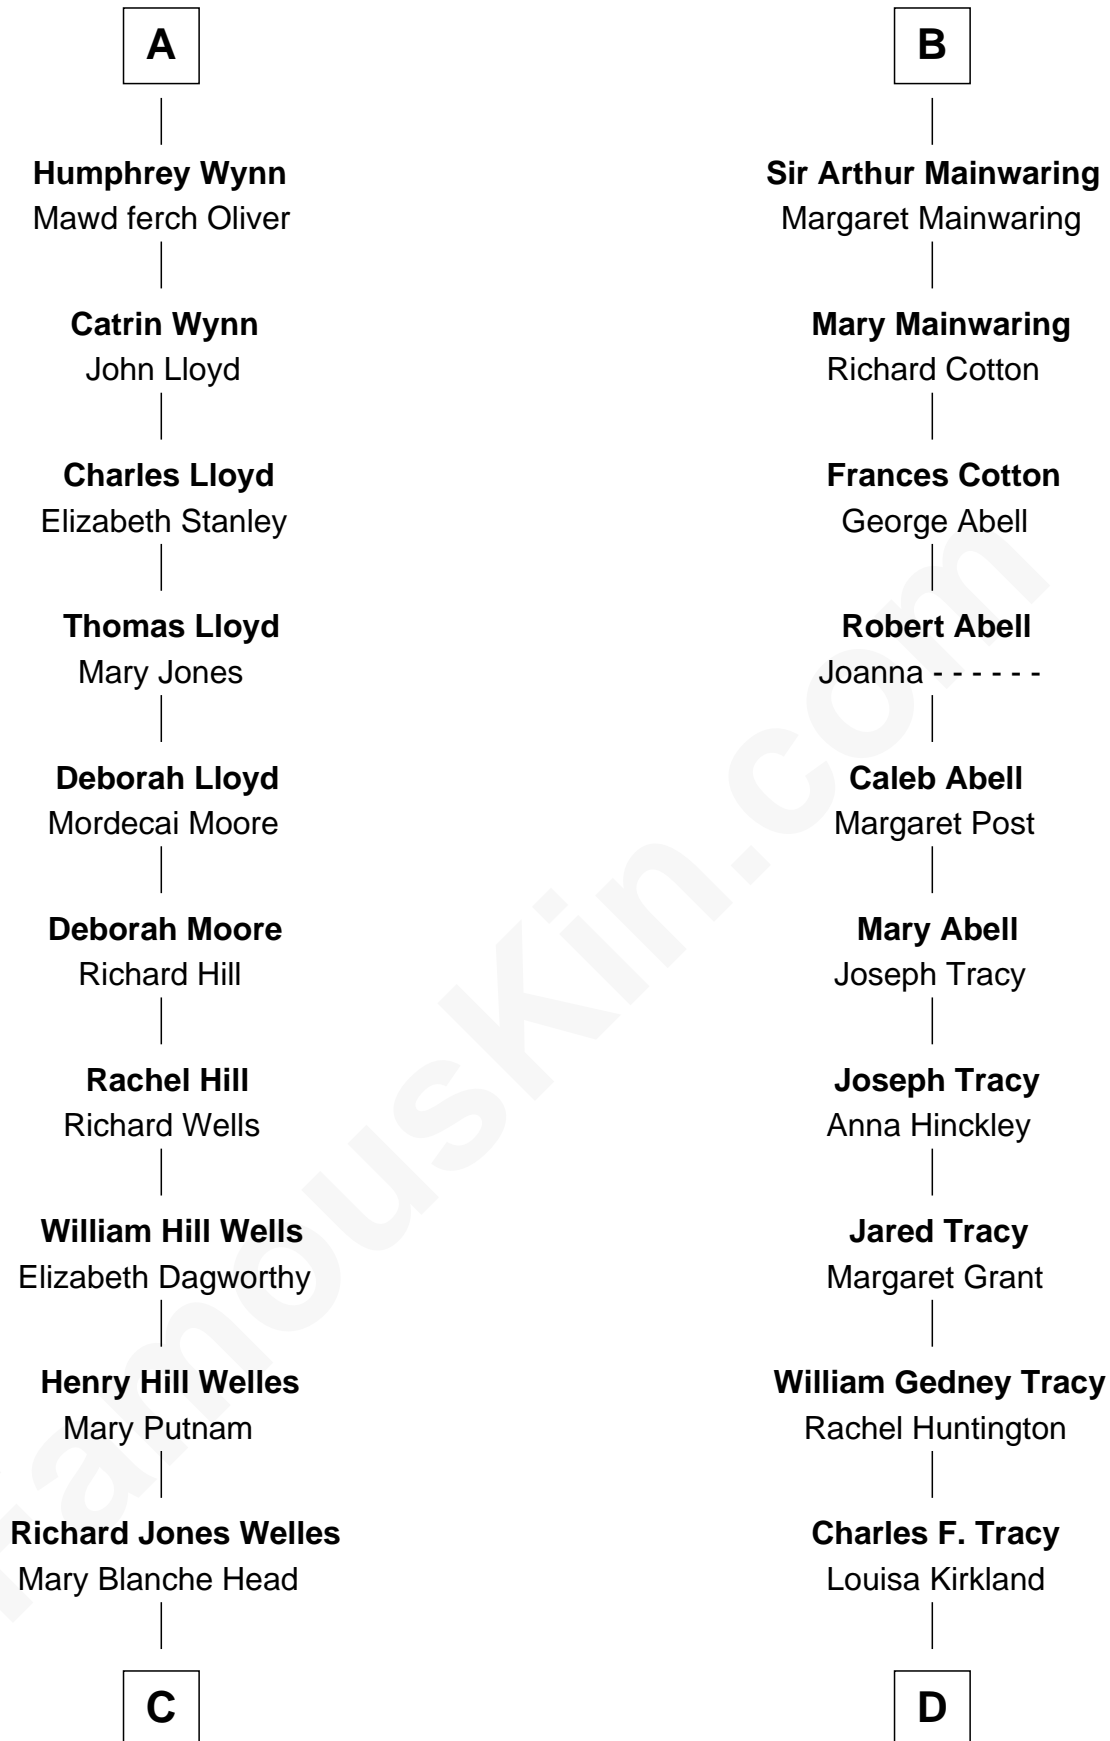

FamousKin.com

Relationship Chart of

Orson Welles

Radio, Stage, and Movie Actor

18th cousin 1 time removed of

Henry Sturgis Morgan

Co-Founder of Morgan Stanley

Richard Fitzalan
Eleanor Plantagenet