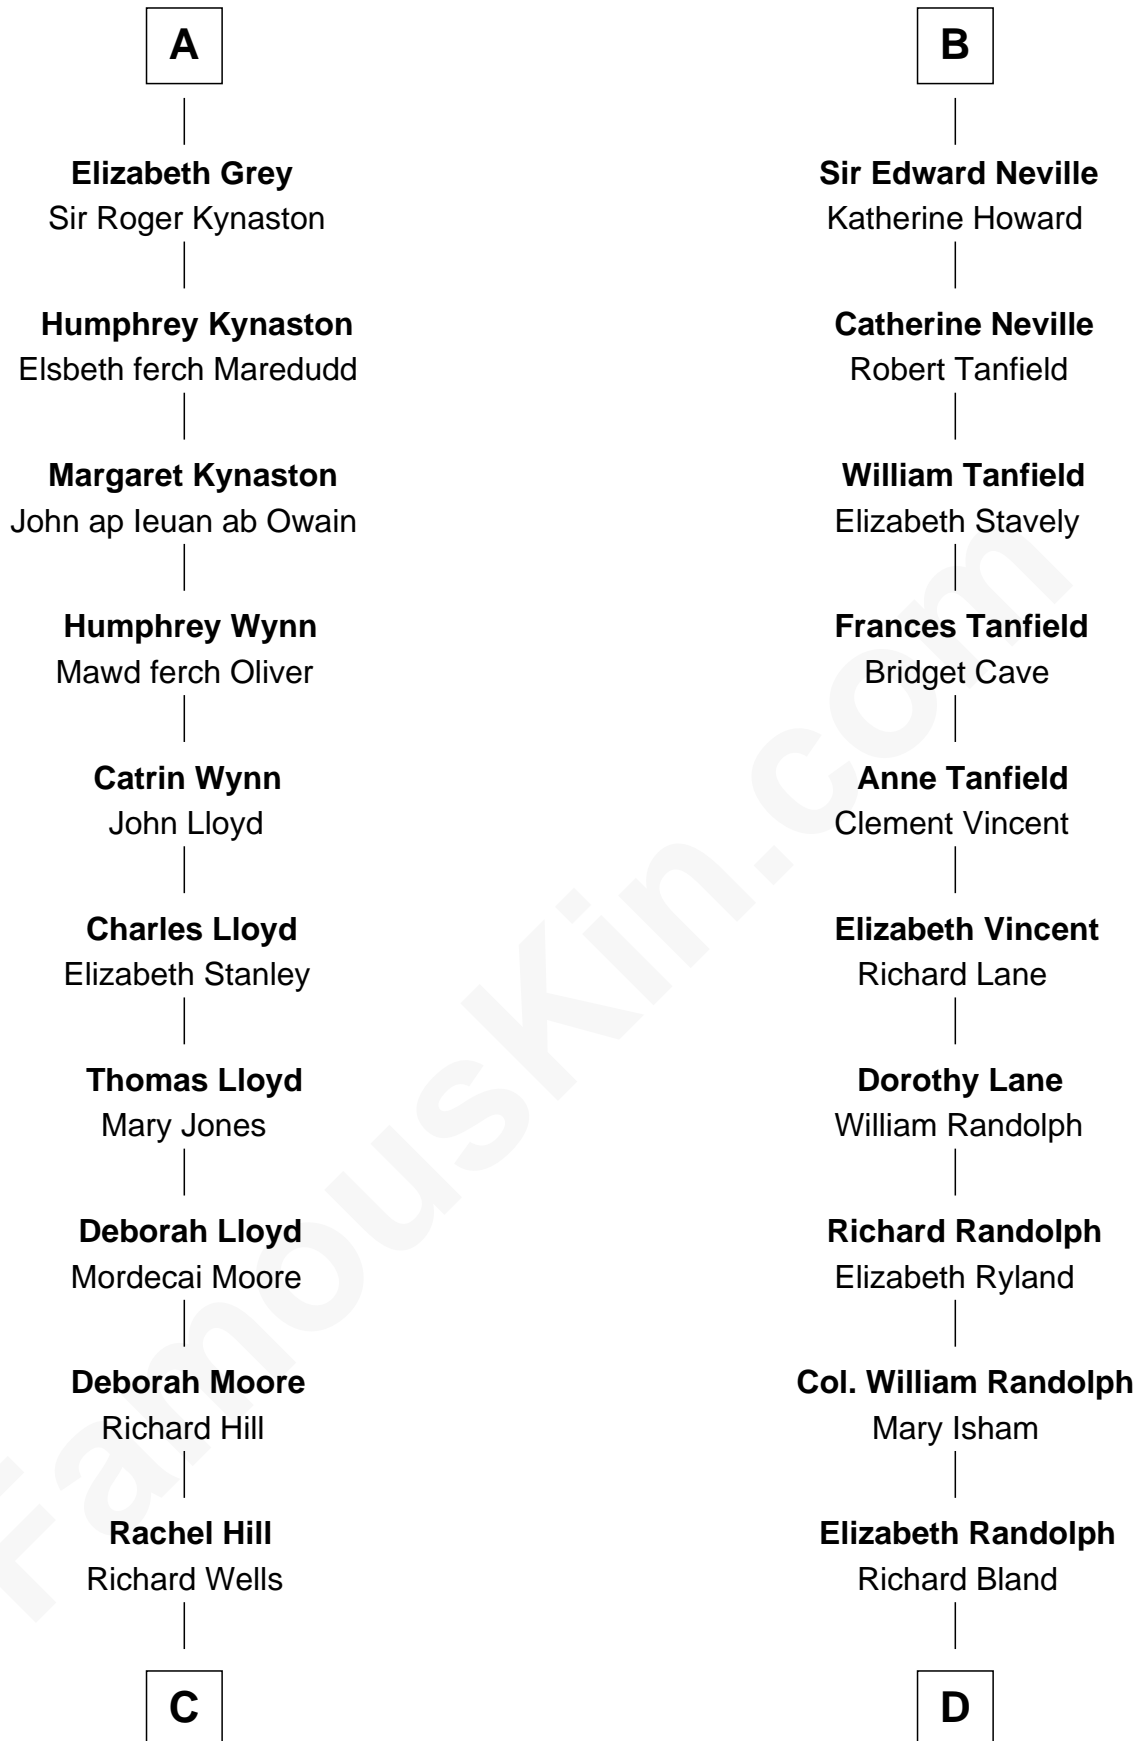

# FamousKin.com Relationship Chart of

**Orson Welles**

*Radio, Stage, and Movie Actor*

21st cousin of

**Fitzhugh Lee**

*40th Governor of Virginia*

**John de Brienne**  
Berenguela of Leon

**C**

**William Hill Wells**  
Elizabeth Dagworthy

**Henry Hill Welles**  
Mary Putnam

**Richard Jones Welles**  
Mary Blanche Head

**Richard Head Welles**  
Beatrice Ives

**Orson Welles**  
*Radio, Stage, and Movie Actor*

**D**

**Mary Bland**  
Henry Lee

**Col. Henry Lee**  
Lucy Grymes

**Maj. Gen. Henry Lee**  
Anne Hill Carter

**Sydney Smith Lee**  
Anna Maria Mason

**Fitzhugh Lee**  
*40th Governor of Virginia*