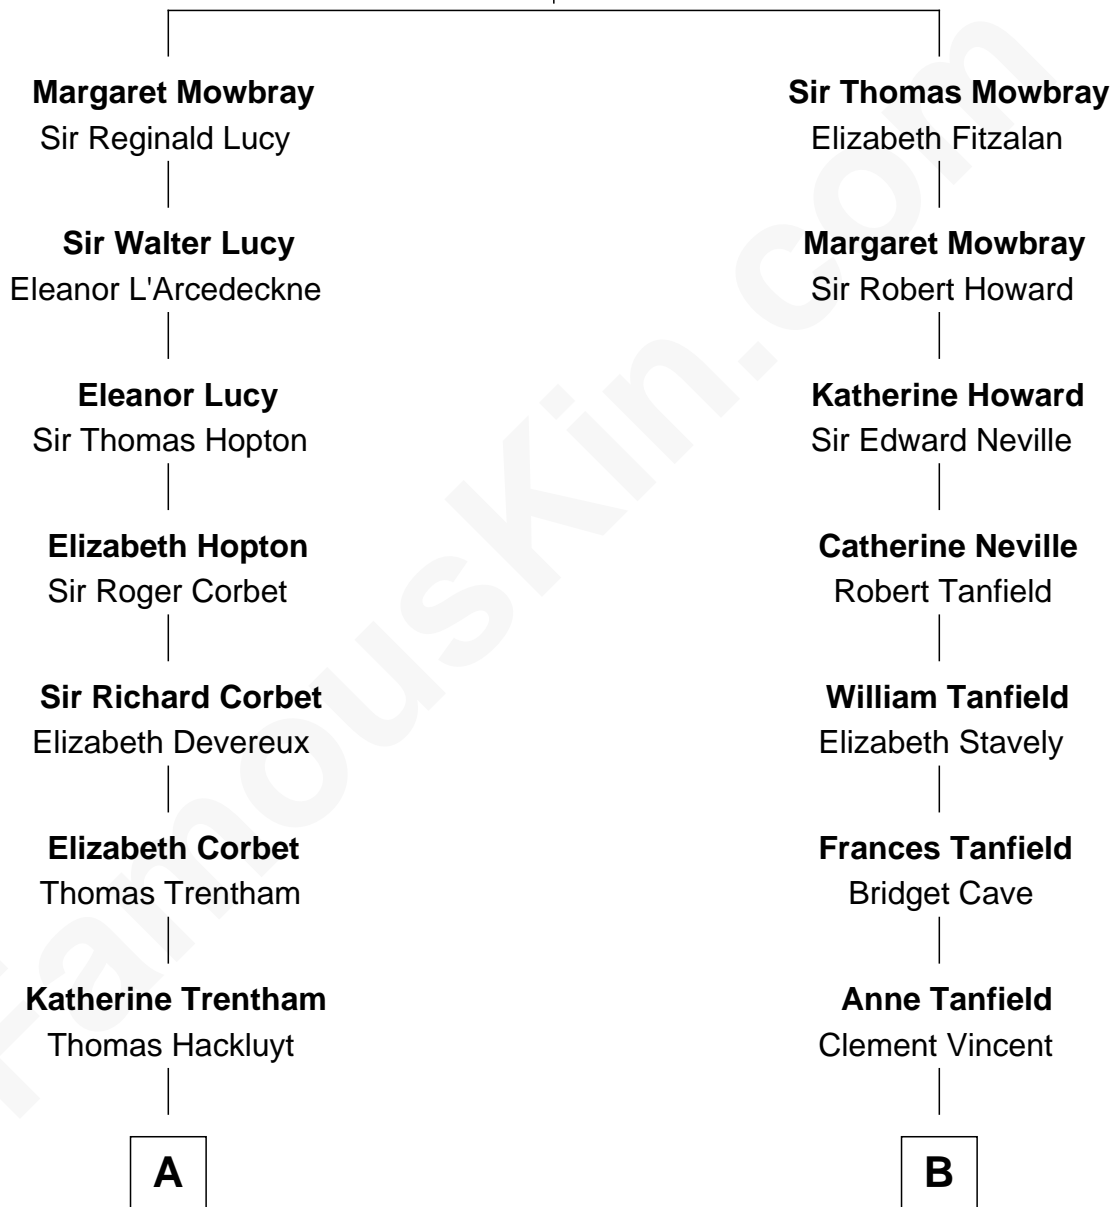

FamousKin.com Relationship Chart of

Orson Welles

Radio, Stage, and Movie Actor

16th cousin 2 times removed of

Fitzhugh Lee

40th Governor of Virginia

John de Mowbray
Elizabeth de Segrave

C