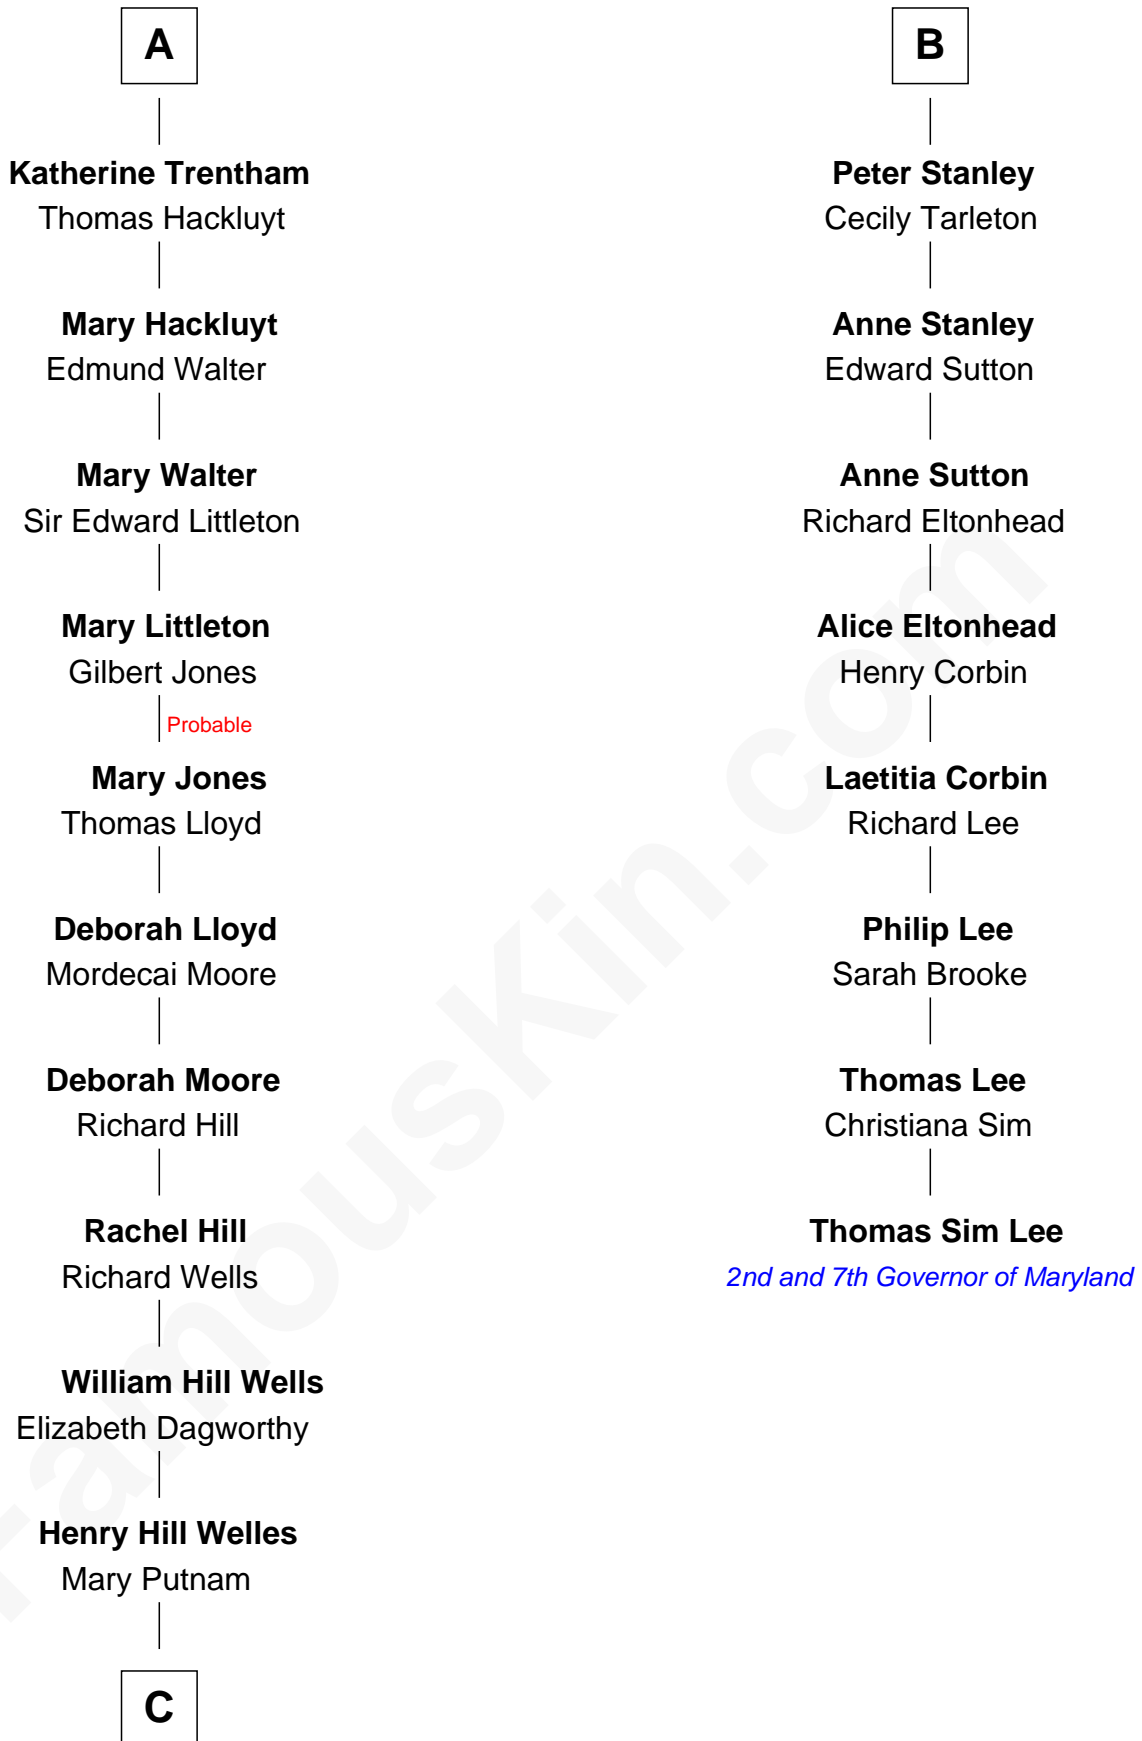

FamousKin.com

Relationship Chart of

Orson Welles

Radio, Stage, and Movie Actor

14th cousin 5 times removed of

Thomas Sim Lee

2nd and 7th Governor of Maryland

C