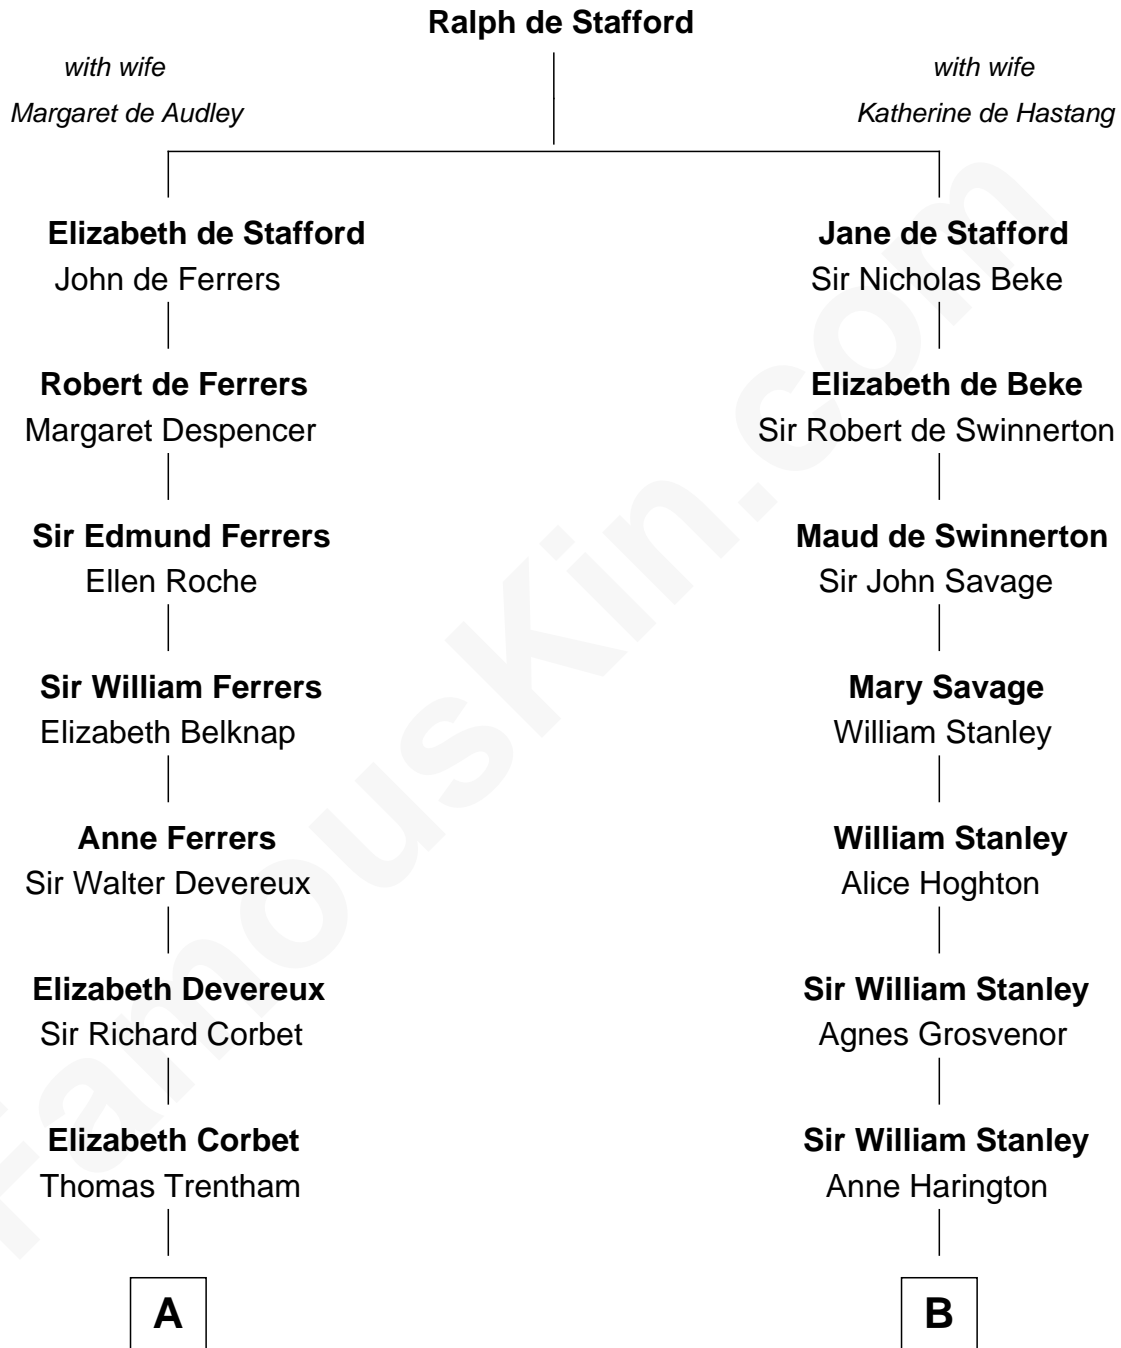

FamousKin.com

Relationship Chart of

Orson Welles

Radio, Stage, and Movie Actor

14th cousin 5 times removed of

Thomas Sim Lee

2nd and 7th Governor of Maryland

C