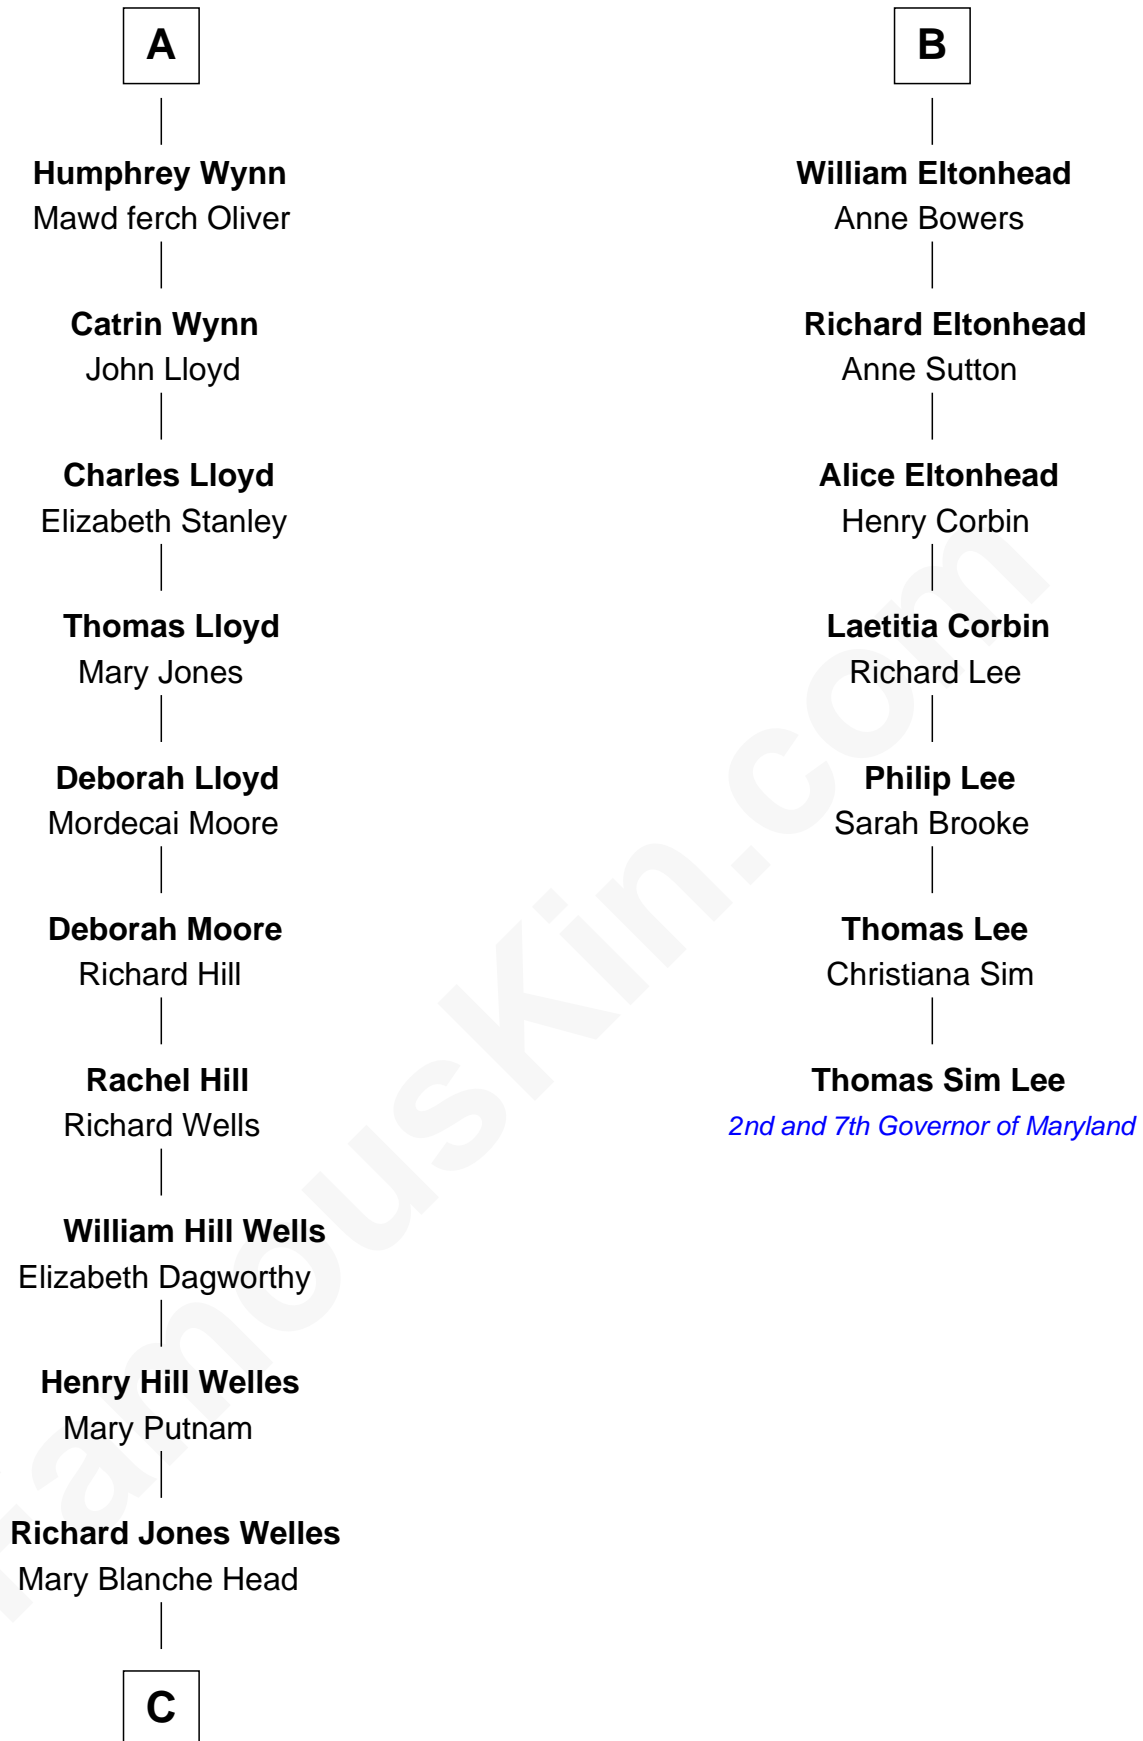

FamousKin.com

Relationship Chart of Orson Welles

Radio, Stage, and Movie Actor

13th cousin 5 times removed of

Thomas Sim Lee

2nd and 7th Governor of Maryland

C

Richard Head Welles