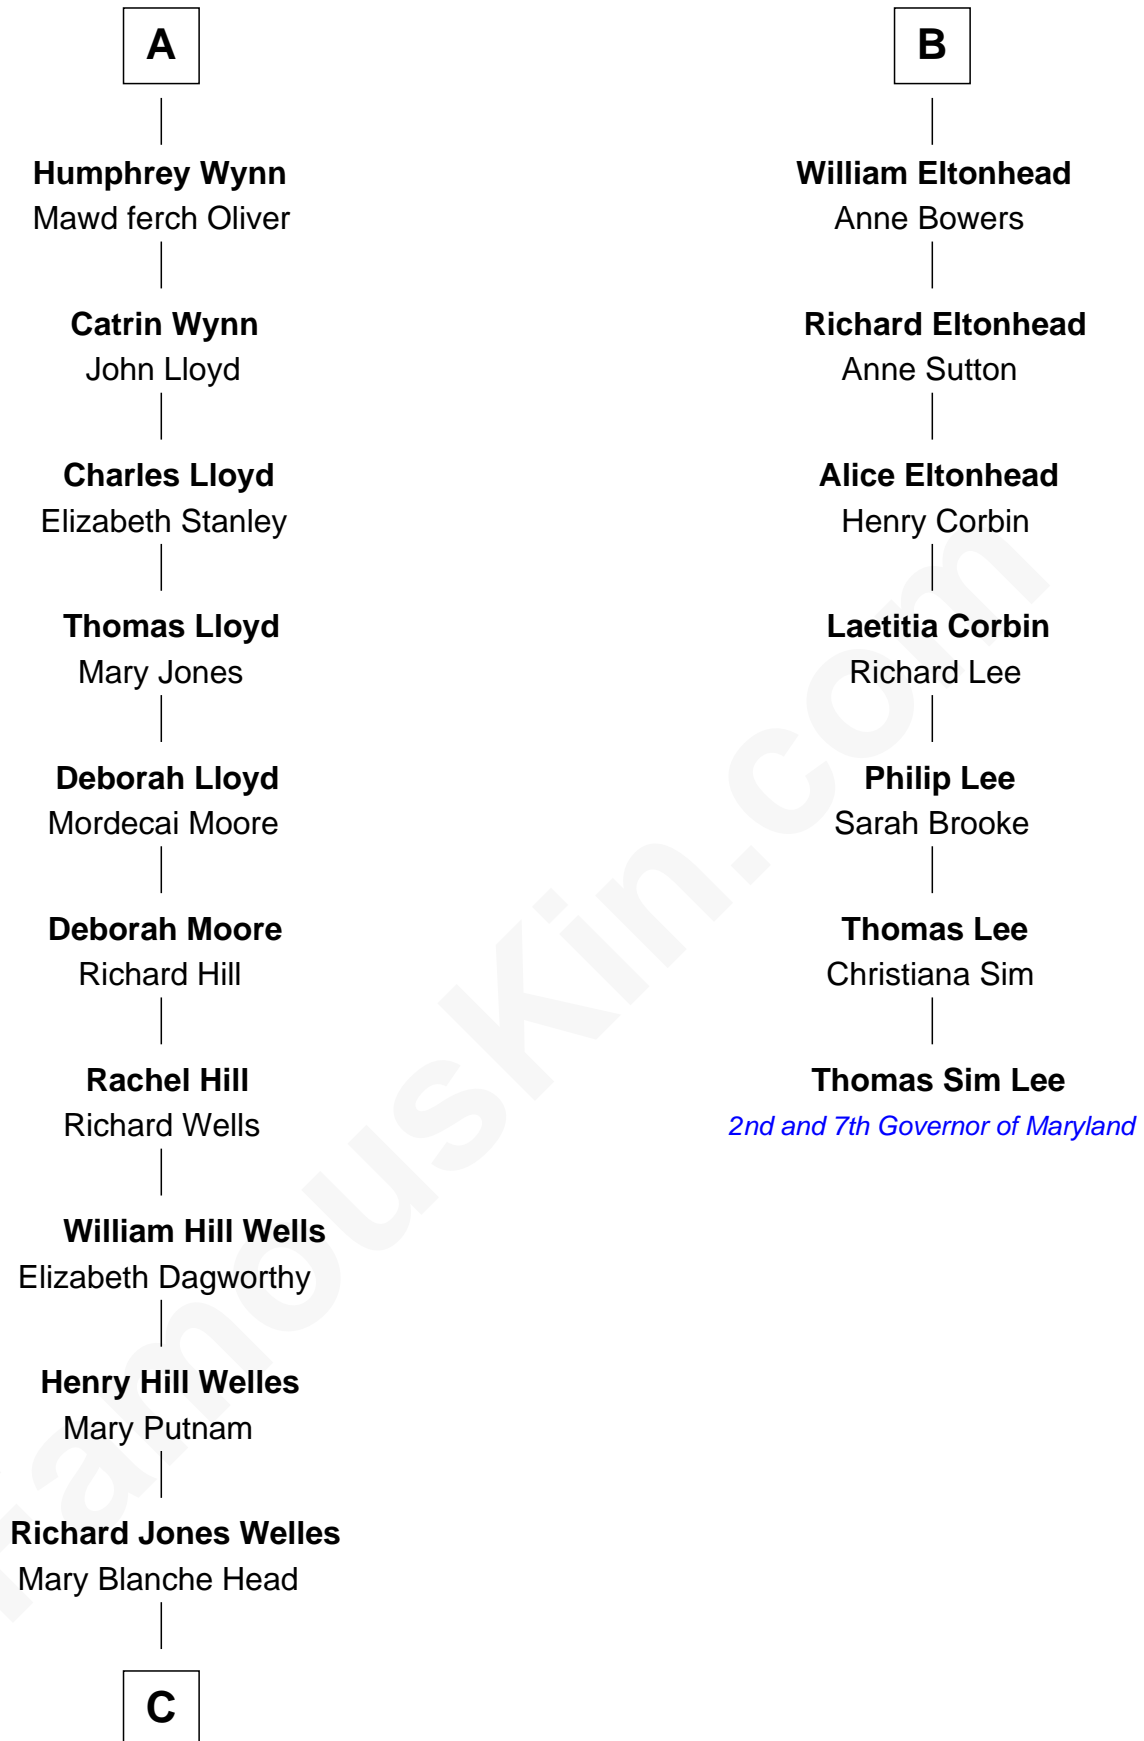

## Relationship Chart of

### Orson Welles

*Radio, Stage, and Movie Actor*

13th cousin 5 times removed of

### Thomas Sim Lee

*2nd and 7th Governor of Maryland*

**Sir William de Bohun**  
Elizabeth de Badlesmere

**C**

Richard Head Welles

Beatrice Ives

Orson Welles

*Radio, Stage, and Movie Actor*