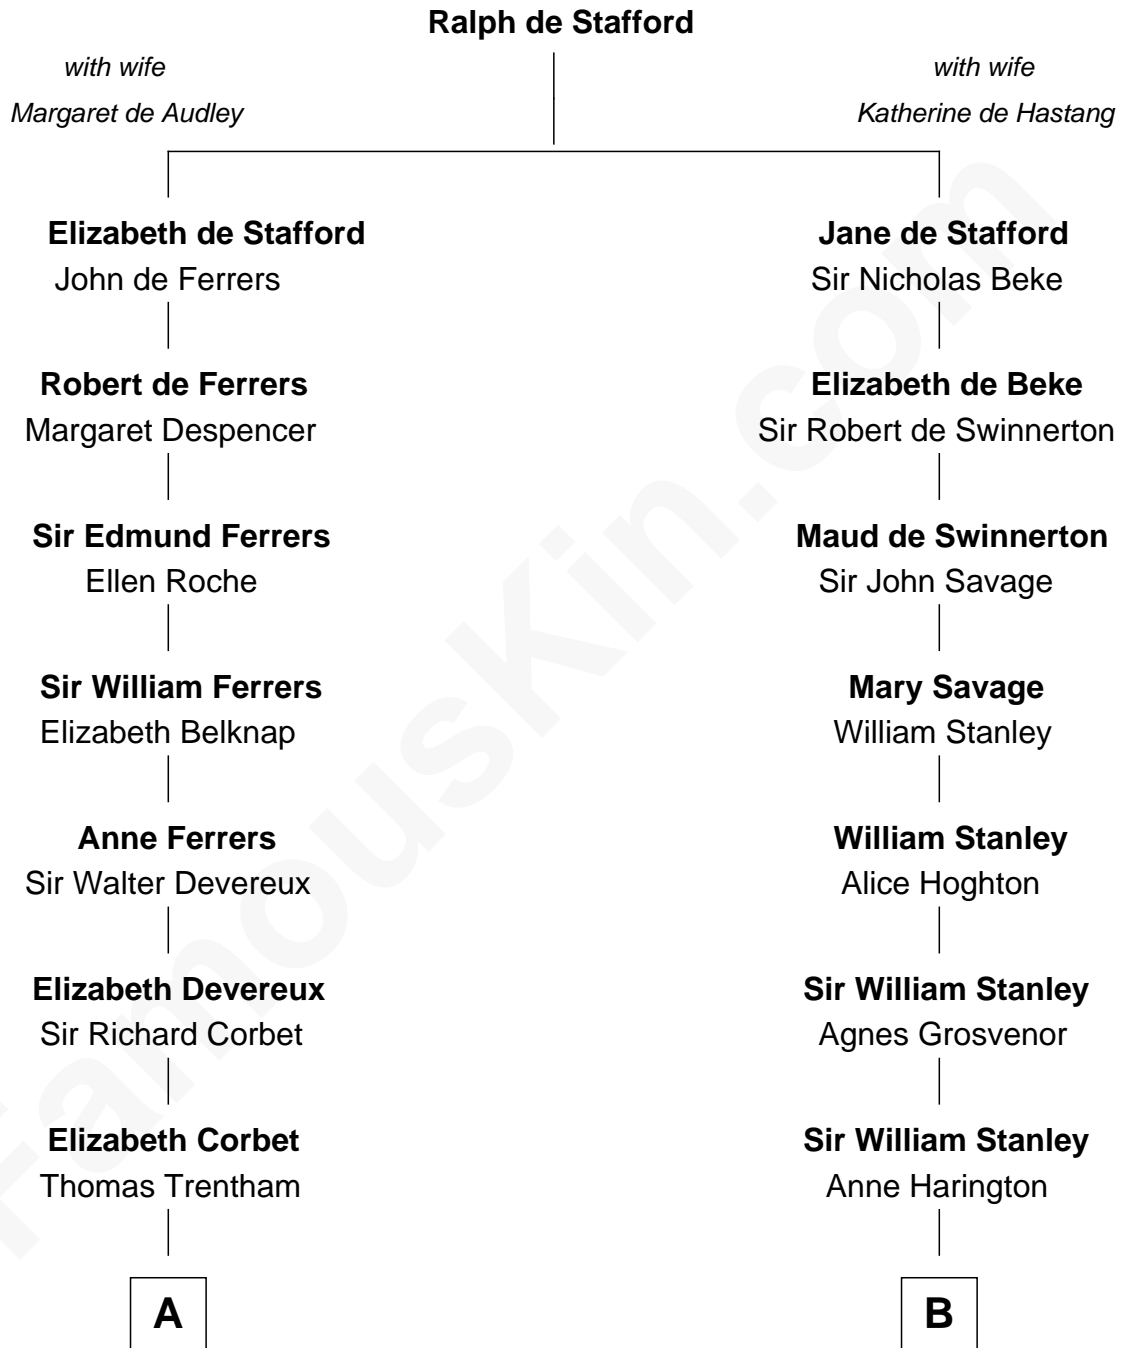

FamousKin.com

Relationship Chart of

Orson Welles

Radio, Stage, and Movie Actor

15th cousin 4 times removed of

Edward Lloyd V

13th Governor of Maryland

C