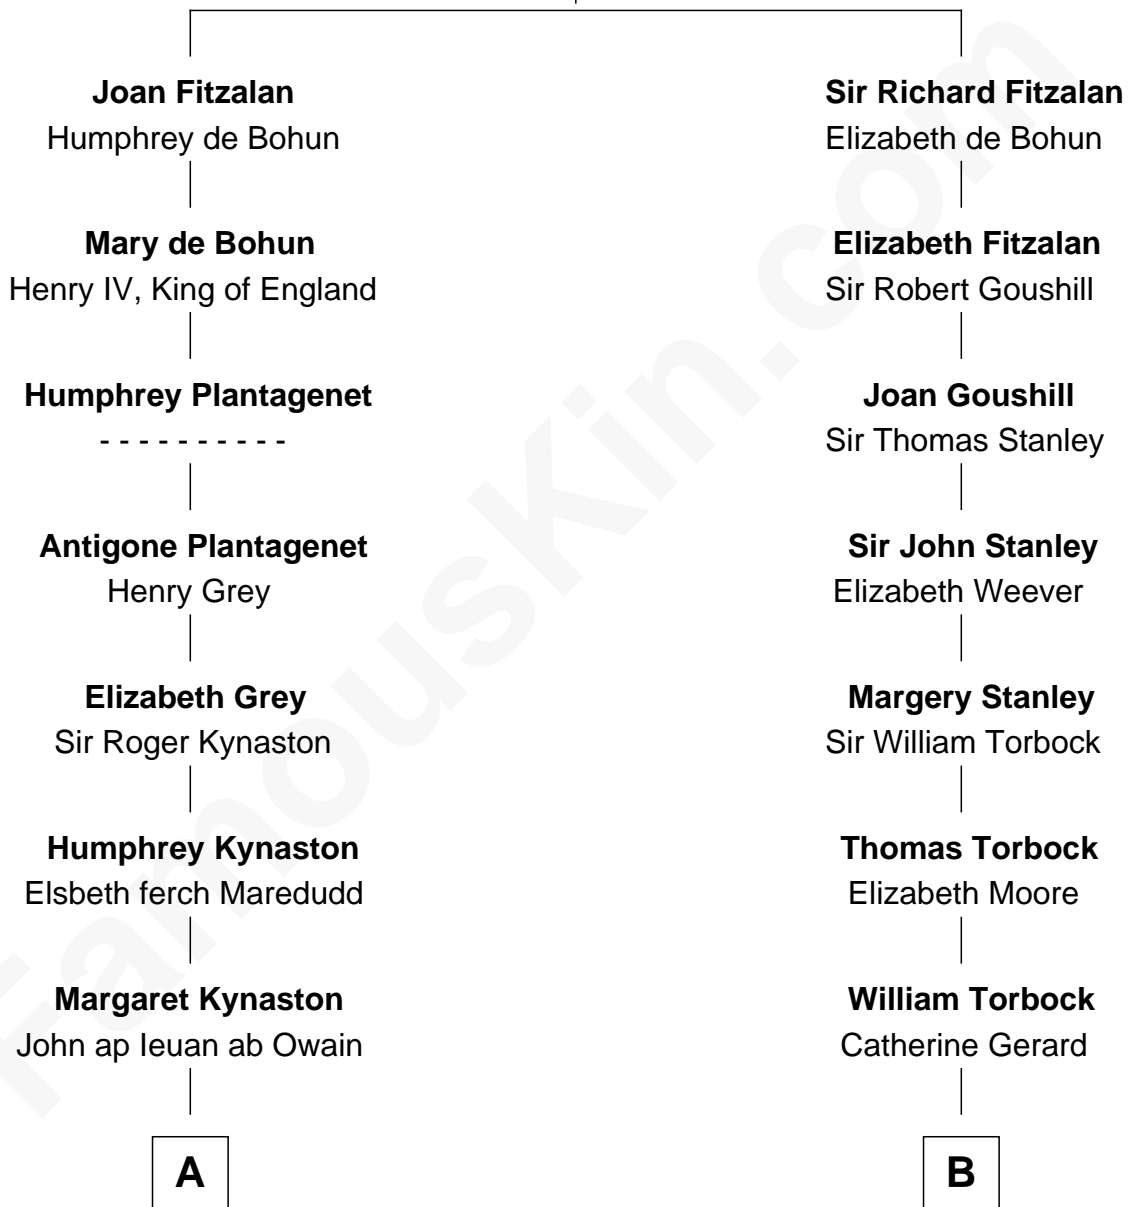

FamousKin.com Relationship Chart of

Orson Welles

Radio, Stage, and Movie Actor

14th cousin 4 times removed of

Edward Lloyd V

13th Governor of Maryland

Richard Fitzalan
Eleanor Plantagenet

C