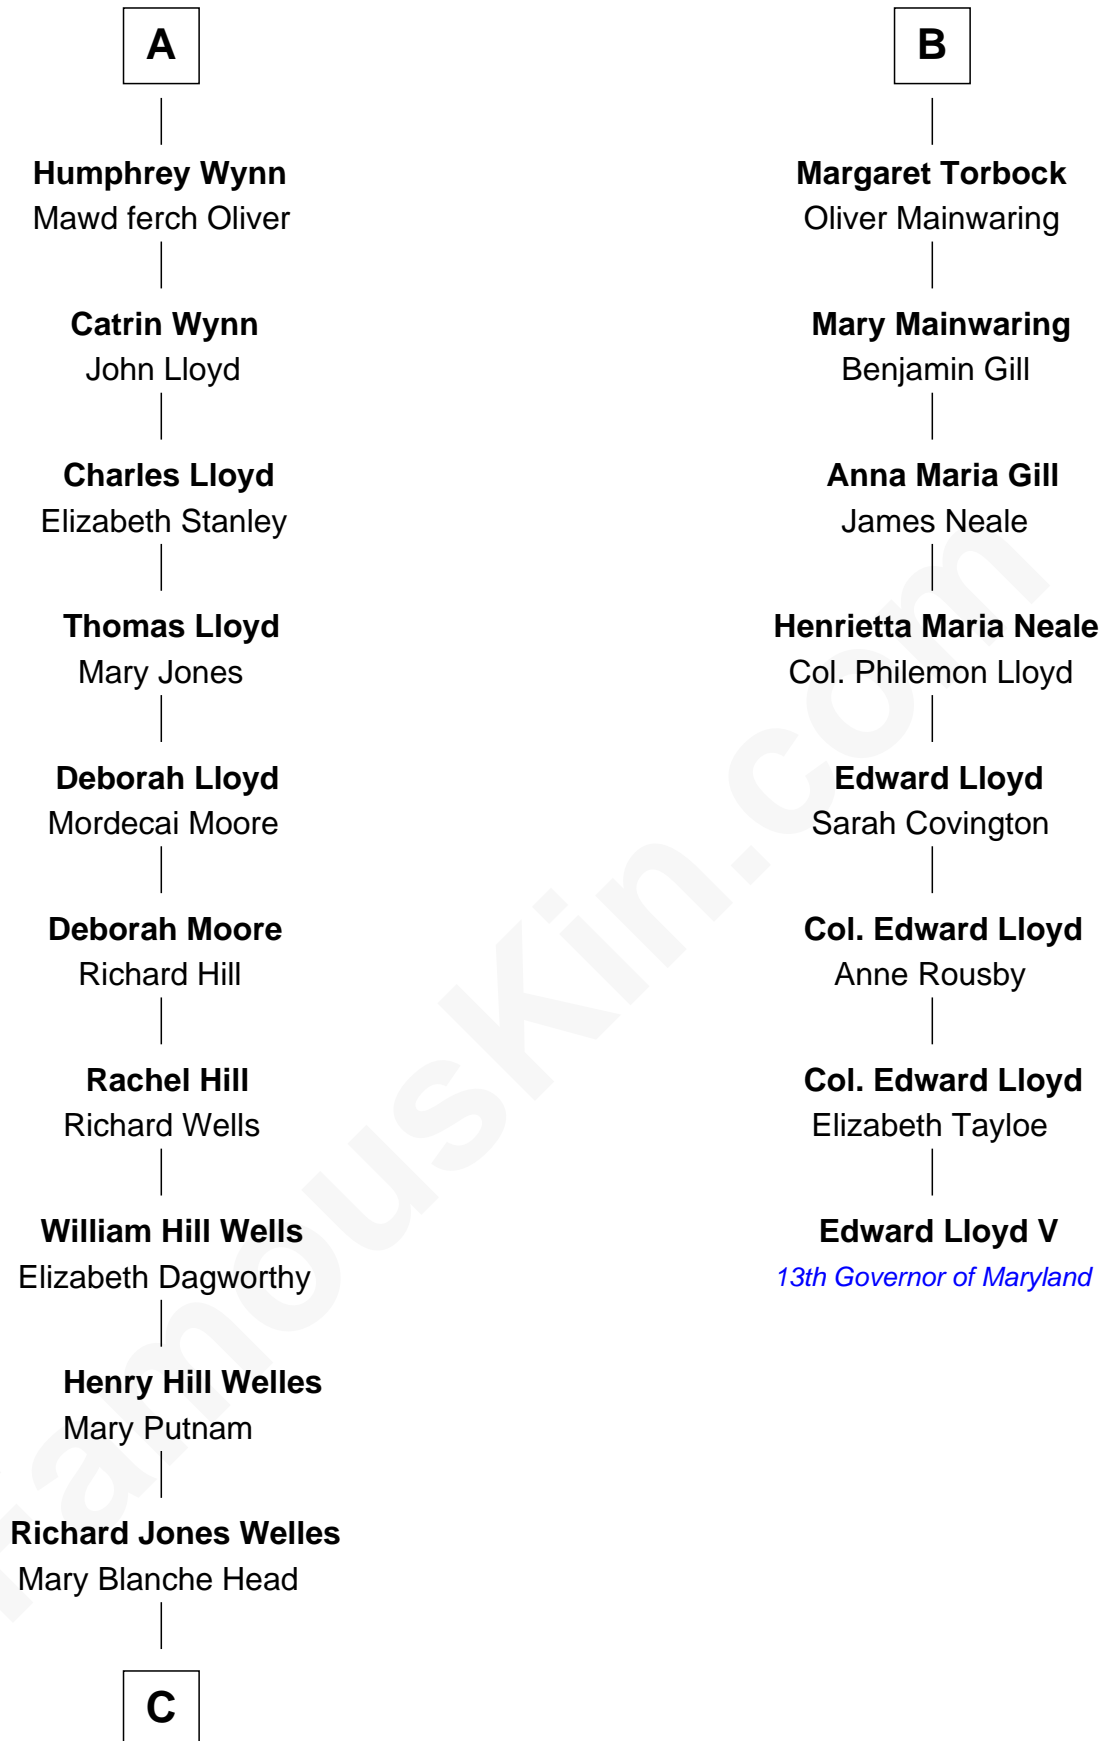

## Relationship Chart of

### Orson Welles

*Radio, Stage, and Movie Actor*

14th cousin 4 times removed of

### Edward Lloyd V

*13th Governor of Maryland*

**Sir William de Bohun**  
Elizabeth de Badlesmere

**C**

Richard Head Welles

Beatrice Ives

Orson Welles

*Radio, Stage, and Movie Actor*