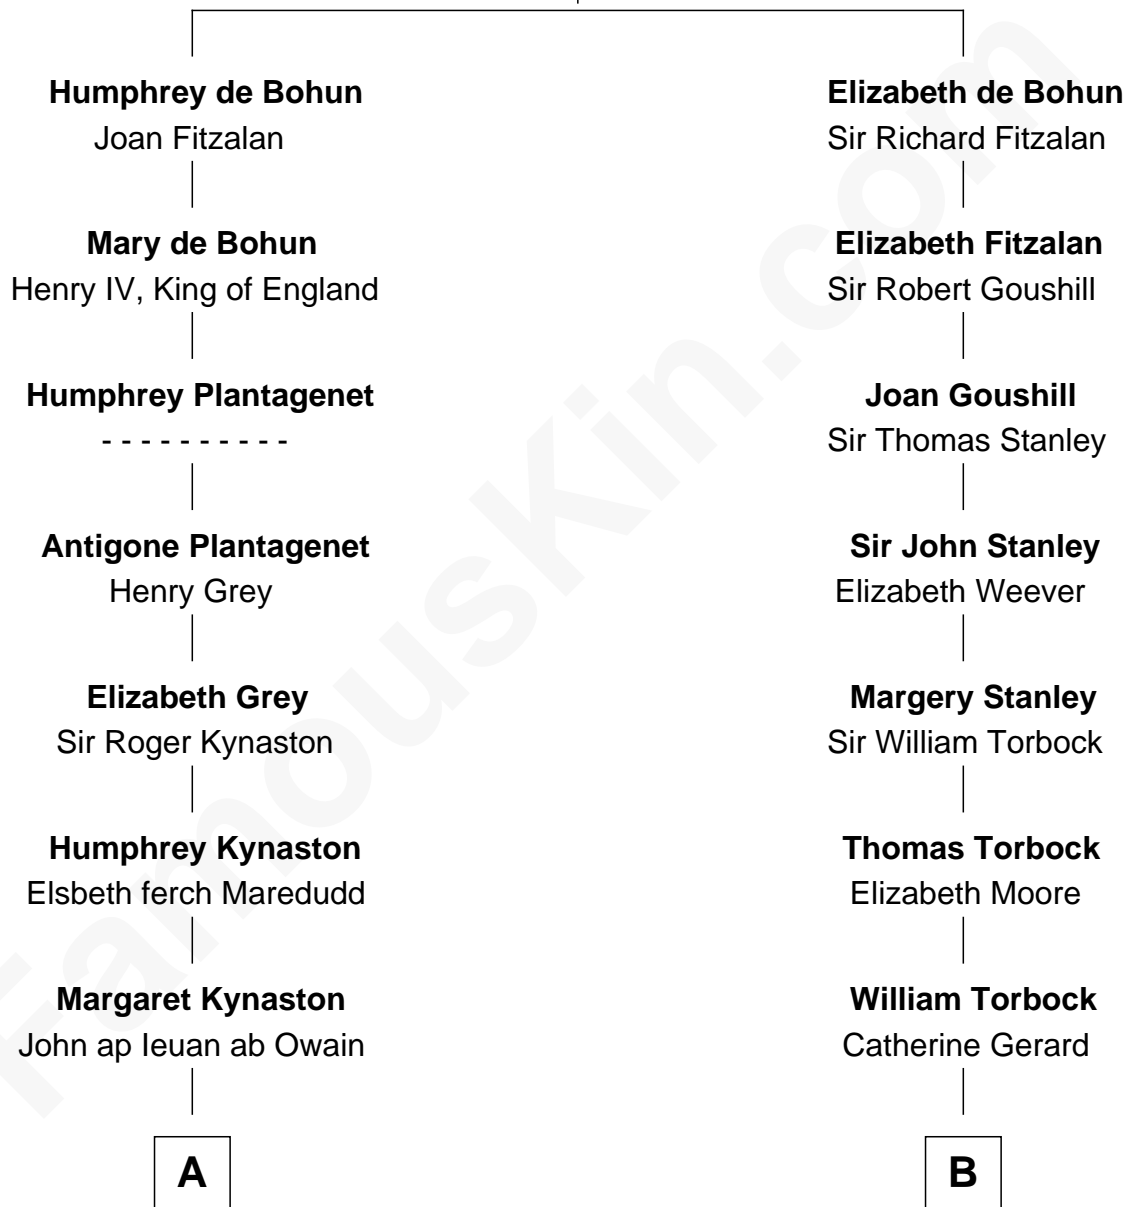

## Relationship Chart of

### Orson Welles

*Radio, Stage, and Movie Actor*

14th cousin 4 times removed of

### Edward Lloyd V

*13th Governor of Maryland*

**Sir William de Bohun**  
Elizabeth de Badlesmere

**C**

Richard Head Welles

Beatrice Ives

Orson Welles

*Radio, Stage, and Movie Actor*