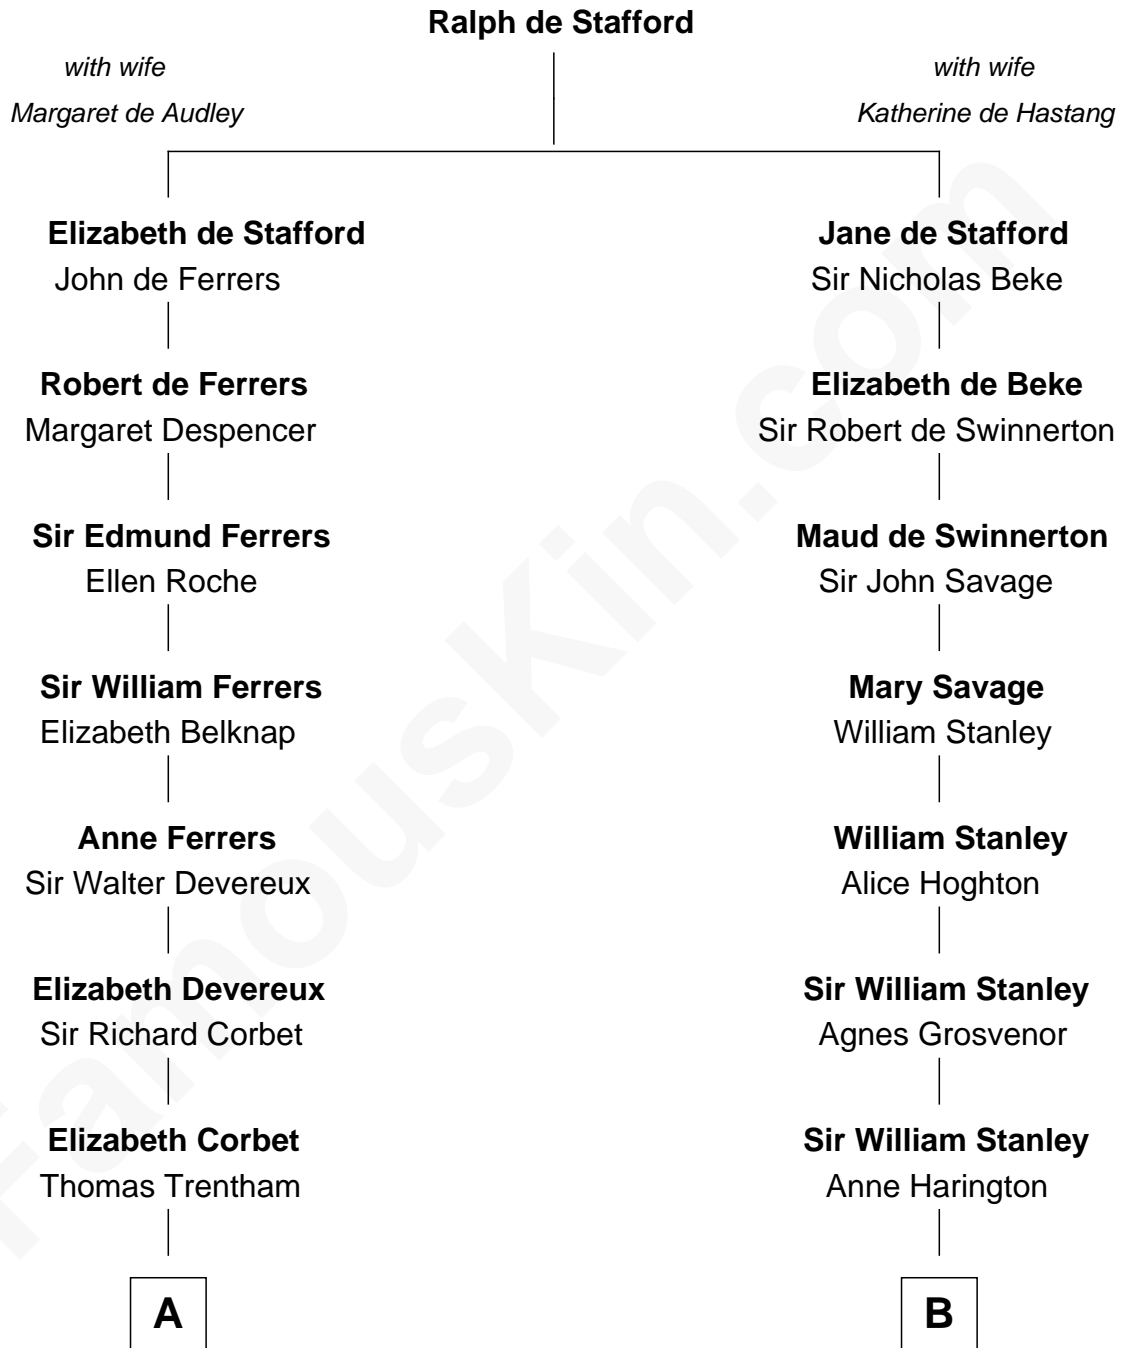

FamousKin.com

Relationship Chart of

Orson Welles

Radio, Stage, and Movie Actor

17th cousin 2 times removed of

Henry Lloyd

40th Governor of Maryland

C