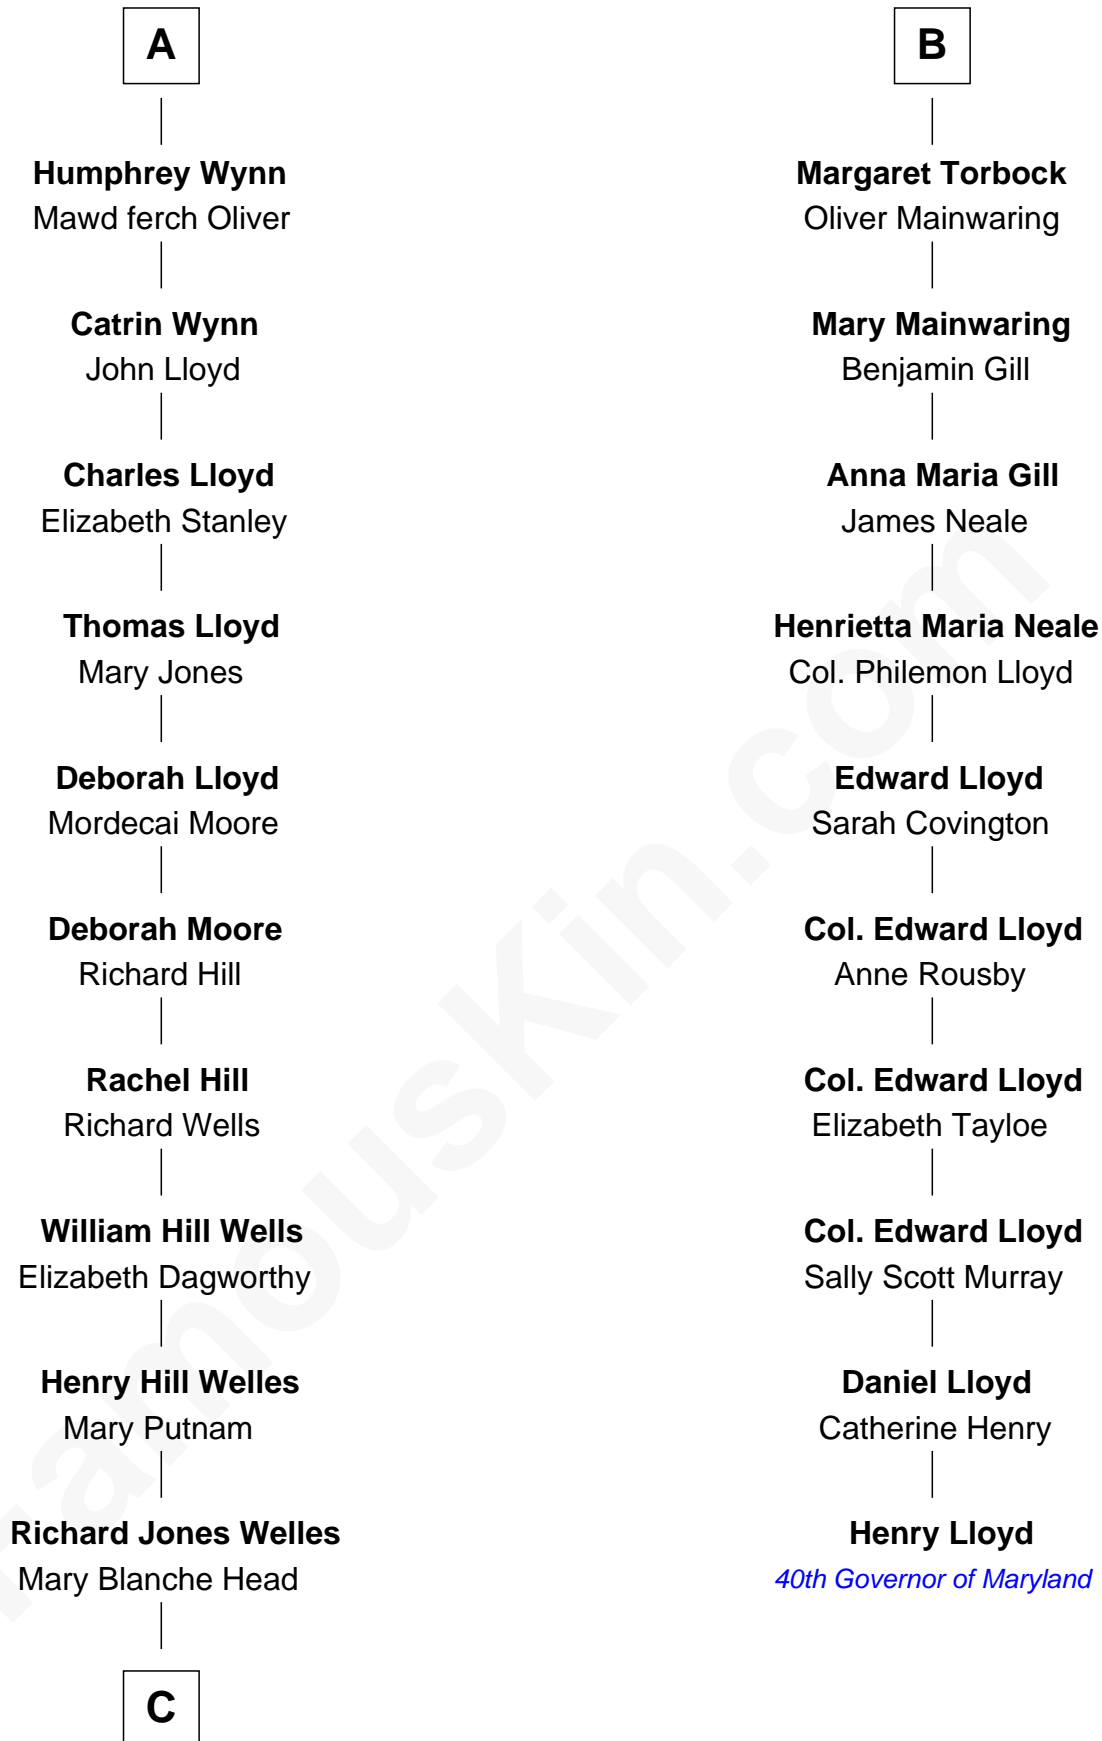

FamousKin.com

Relationship Chart of

Orson Welles

Radio, Stage, and Movie Actor

16th cousin 2 times removed of

Henry Lloyd

40th Governor of Maryland

Richard Fitzalan
Eleanor Plantagenet