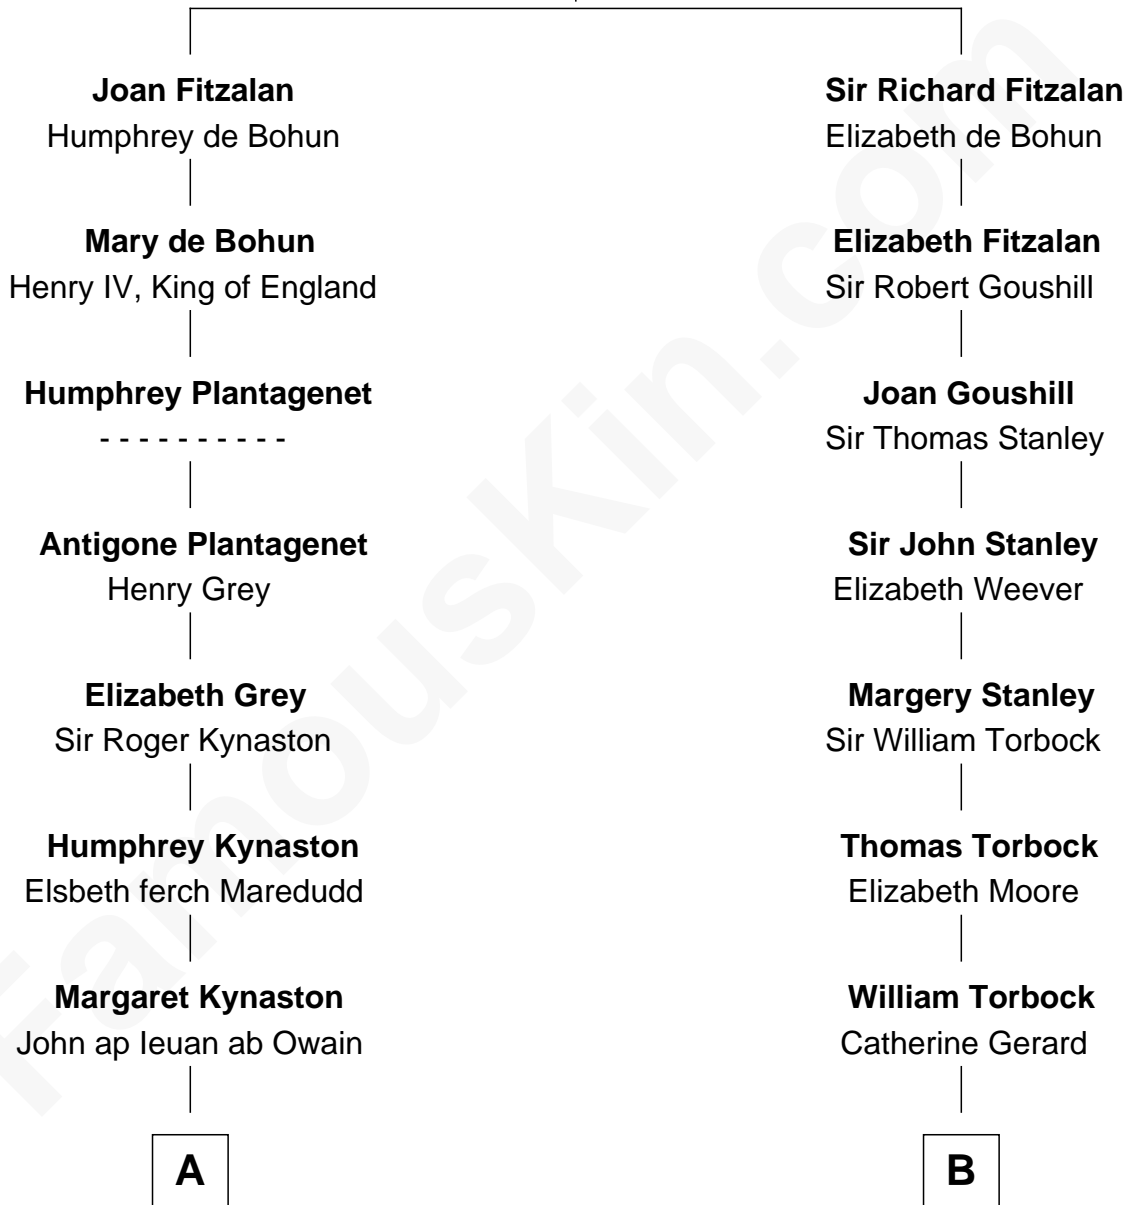

FamousKin.com

Relationship Chart of

Orson Welles

Radio, Stage, and Movie Actor

16th cousin 2 times removed of

Henry Lloyd

40th Governor of Maryland

Richard Fitzalan
Eleanor Plantagenet