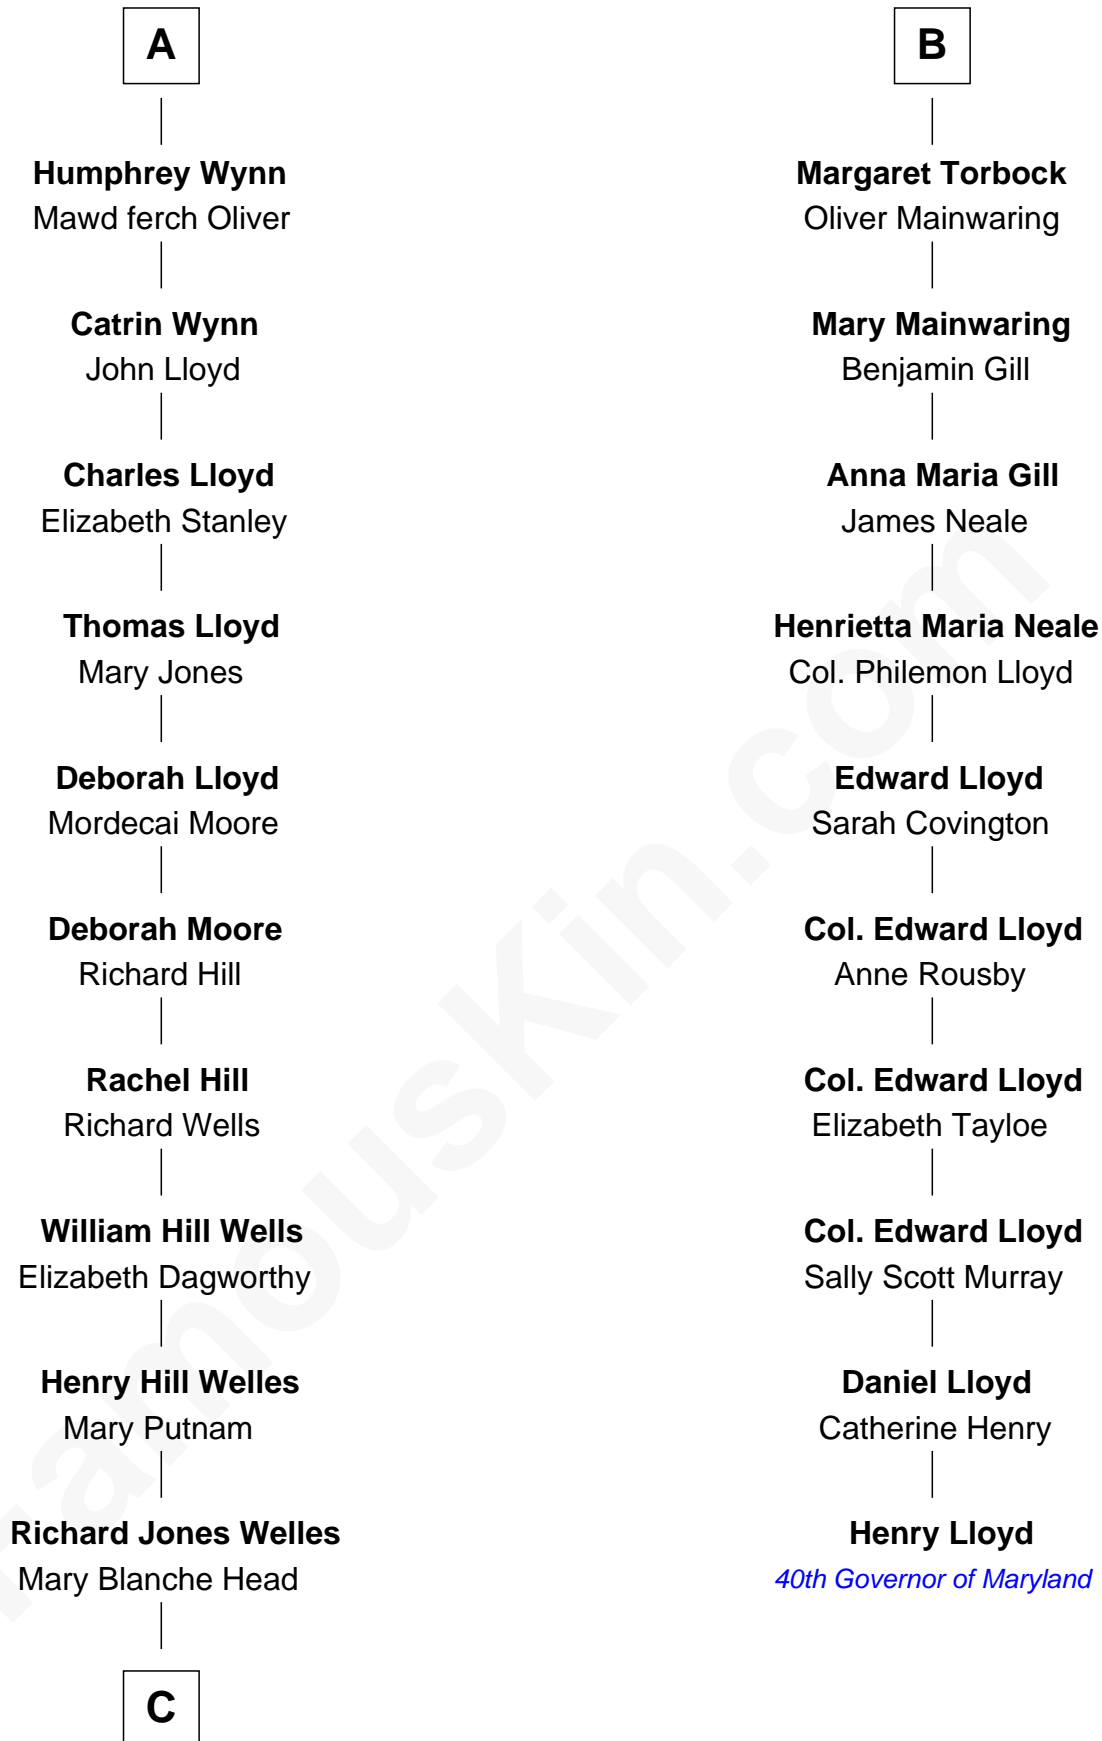

FamousKin.com Relationship Chart of

Orson Welles

Radio, Stage, and Movie Actor

16th cousin 2 times removed of

Henry Lloyd

40th Governor of Maryland

Sir William de Bohun
Elizabeth de Badlesmere

C