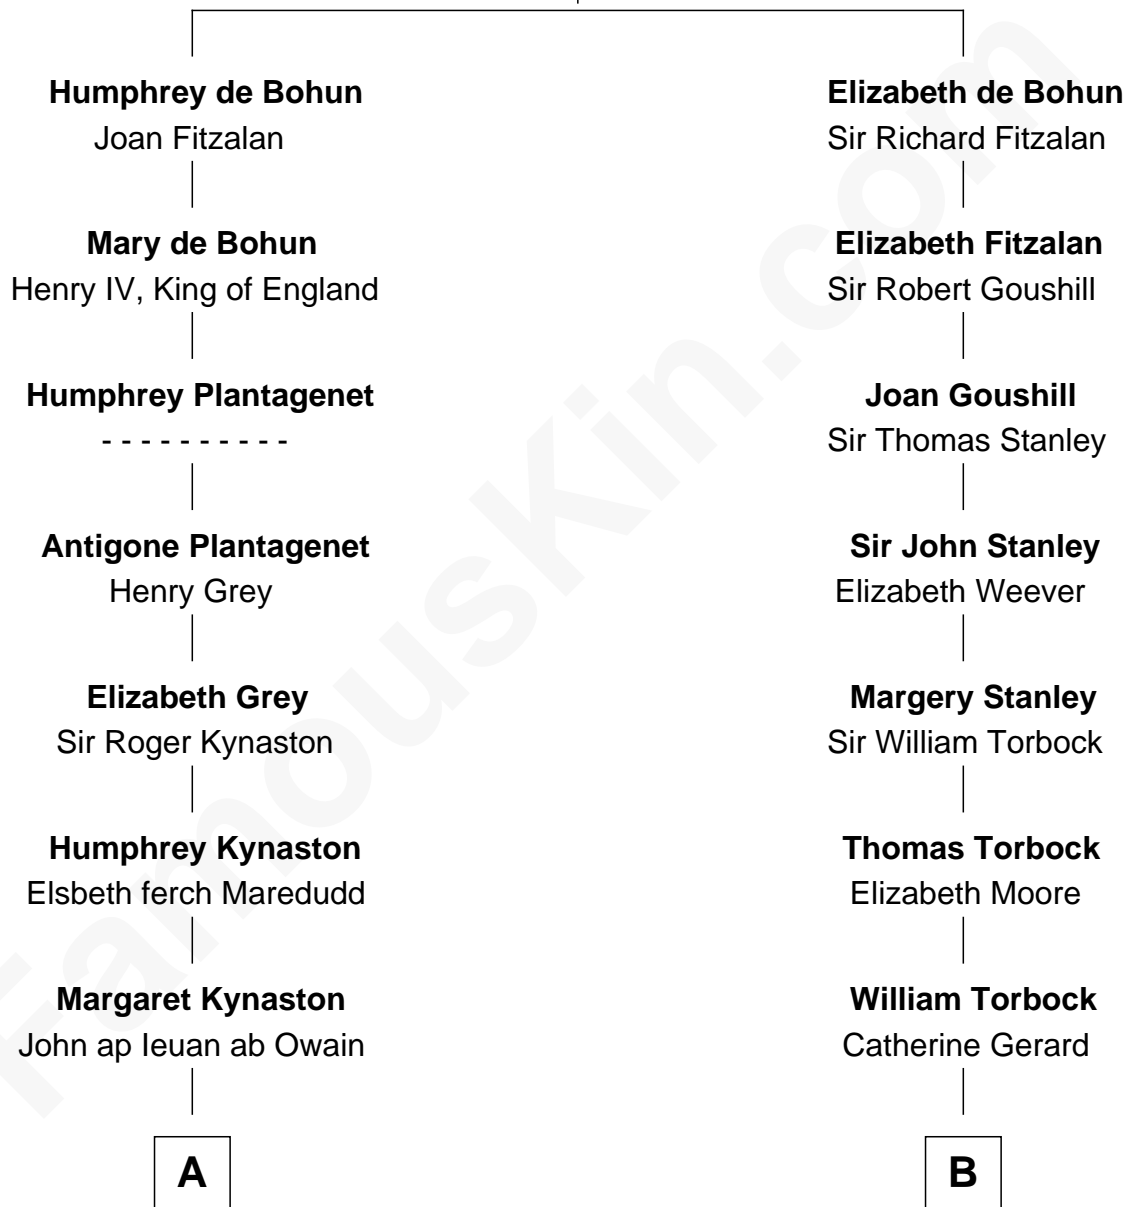

FamousKin.com

Relationship Chart of

Orson Welles

Radio, Stage, and Movie Actor

14th cousin 4 times removed of

Charles Goldsborough

16th Governor of Maryland

Sir William de Bohun
Elizabeth de Badlesmere