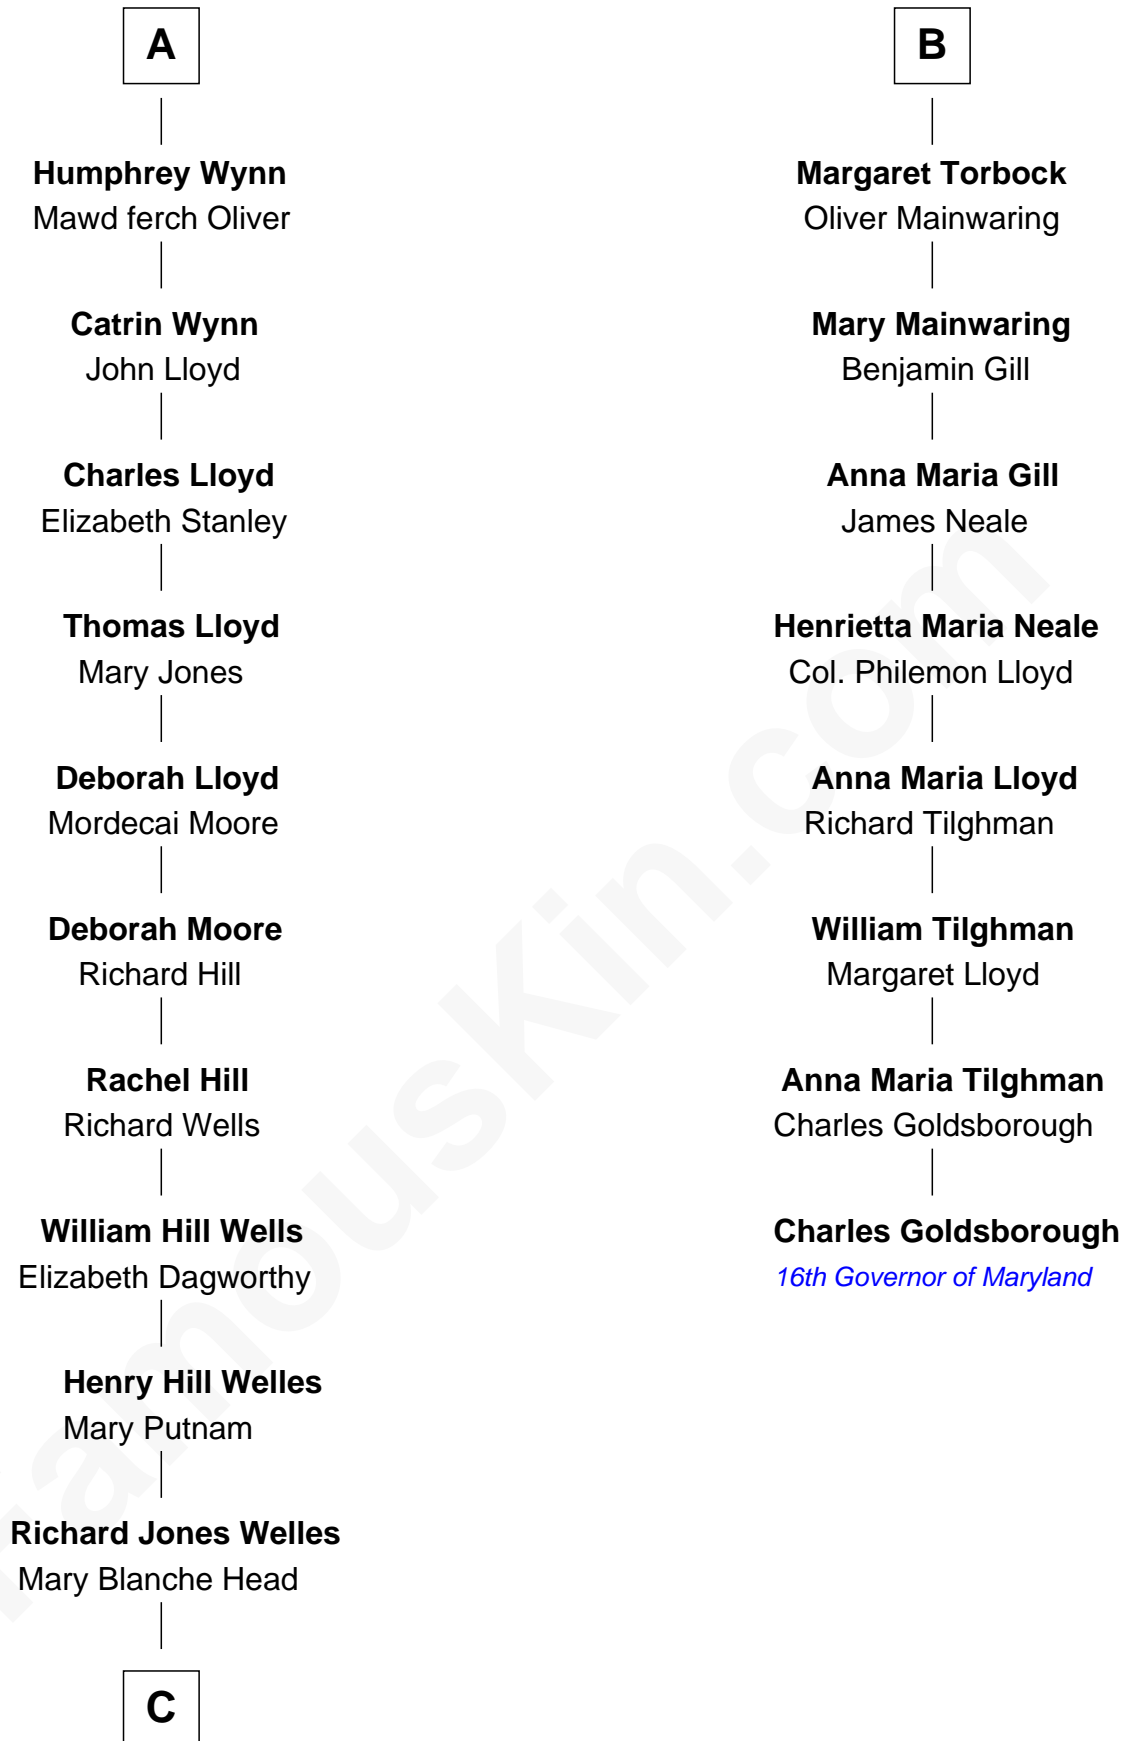

FamousKin.com

Relationship Chart of

Orson Welles

Radio, Stage, and Movie Actor

14th cousin 4 times removed of

Charles Goldsborough

16th Governor of Maryland

Sir William de Bohun
Elizabeth de Badlesmere