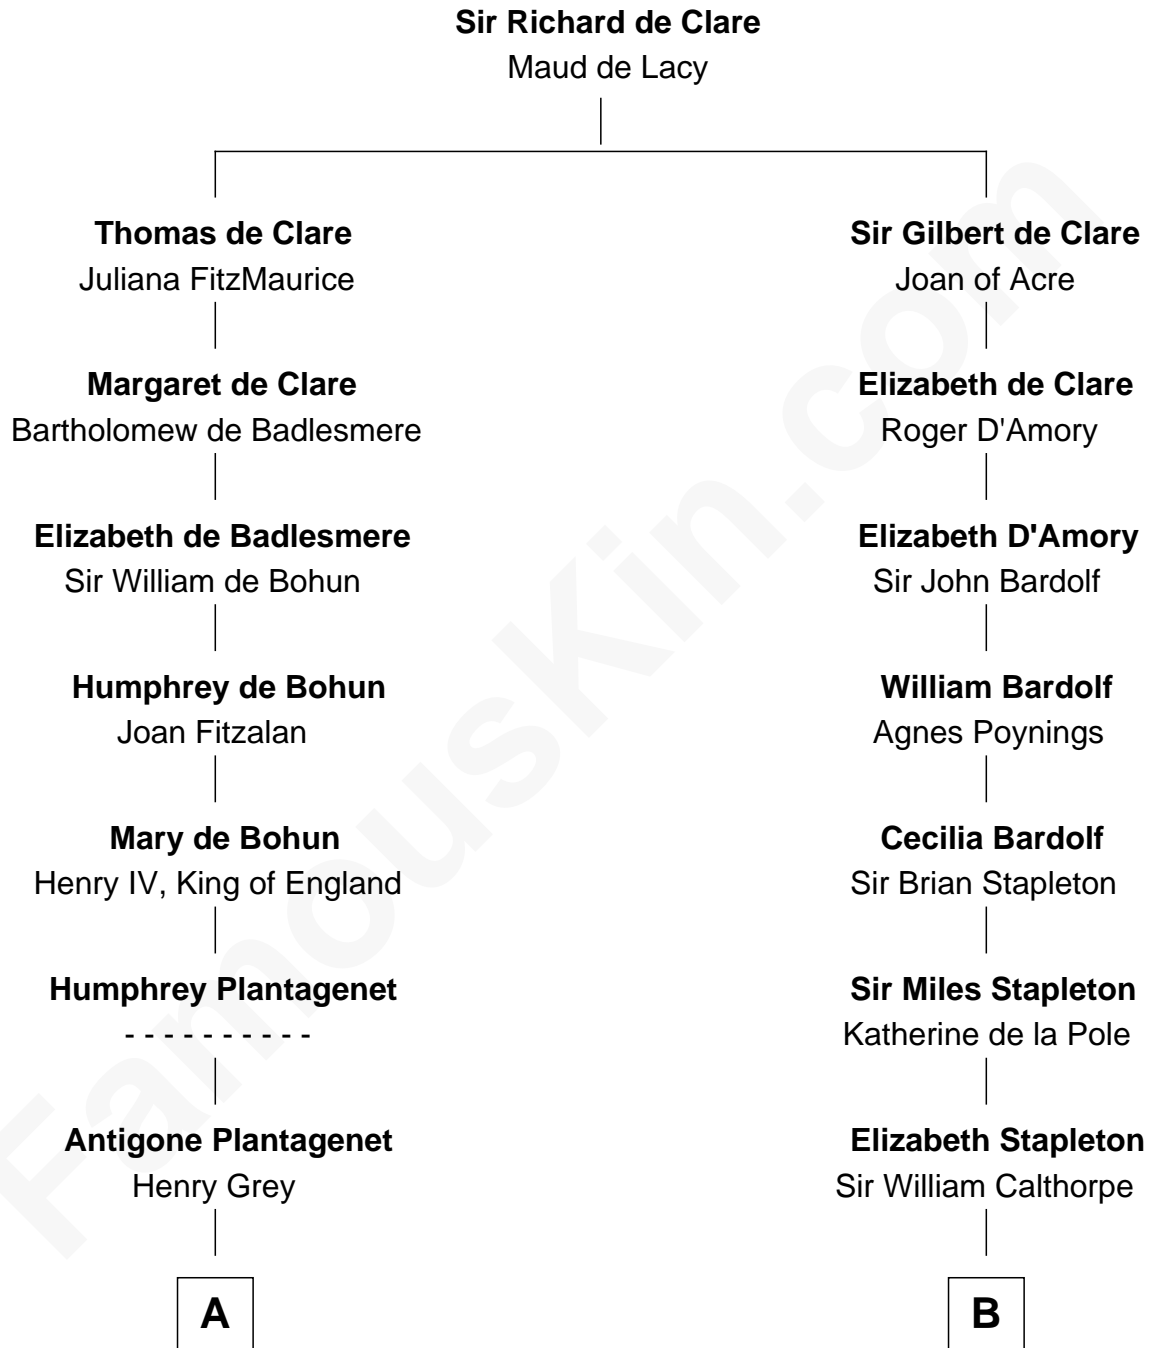

FamousKin.com

Relationship Chart of

Orson Welles

Radio, Stage, and Movie Actor

17th cousin 4 times removed of

Charles Carnan Ridgely

15th Governor of Maryland

C

William Hill Wells
Elizabeth Dagworthy

Henry Hill Welles
Mary Putnam

Richard Jones Welles
Mary Blanche Head

Richard Head Welles
Beatrice Ives

Orson Welles
Radio, Stage, and Movie Actor

FamousKin.com