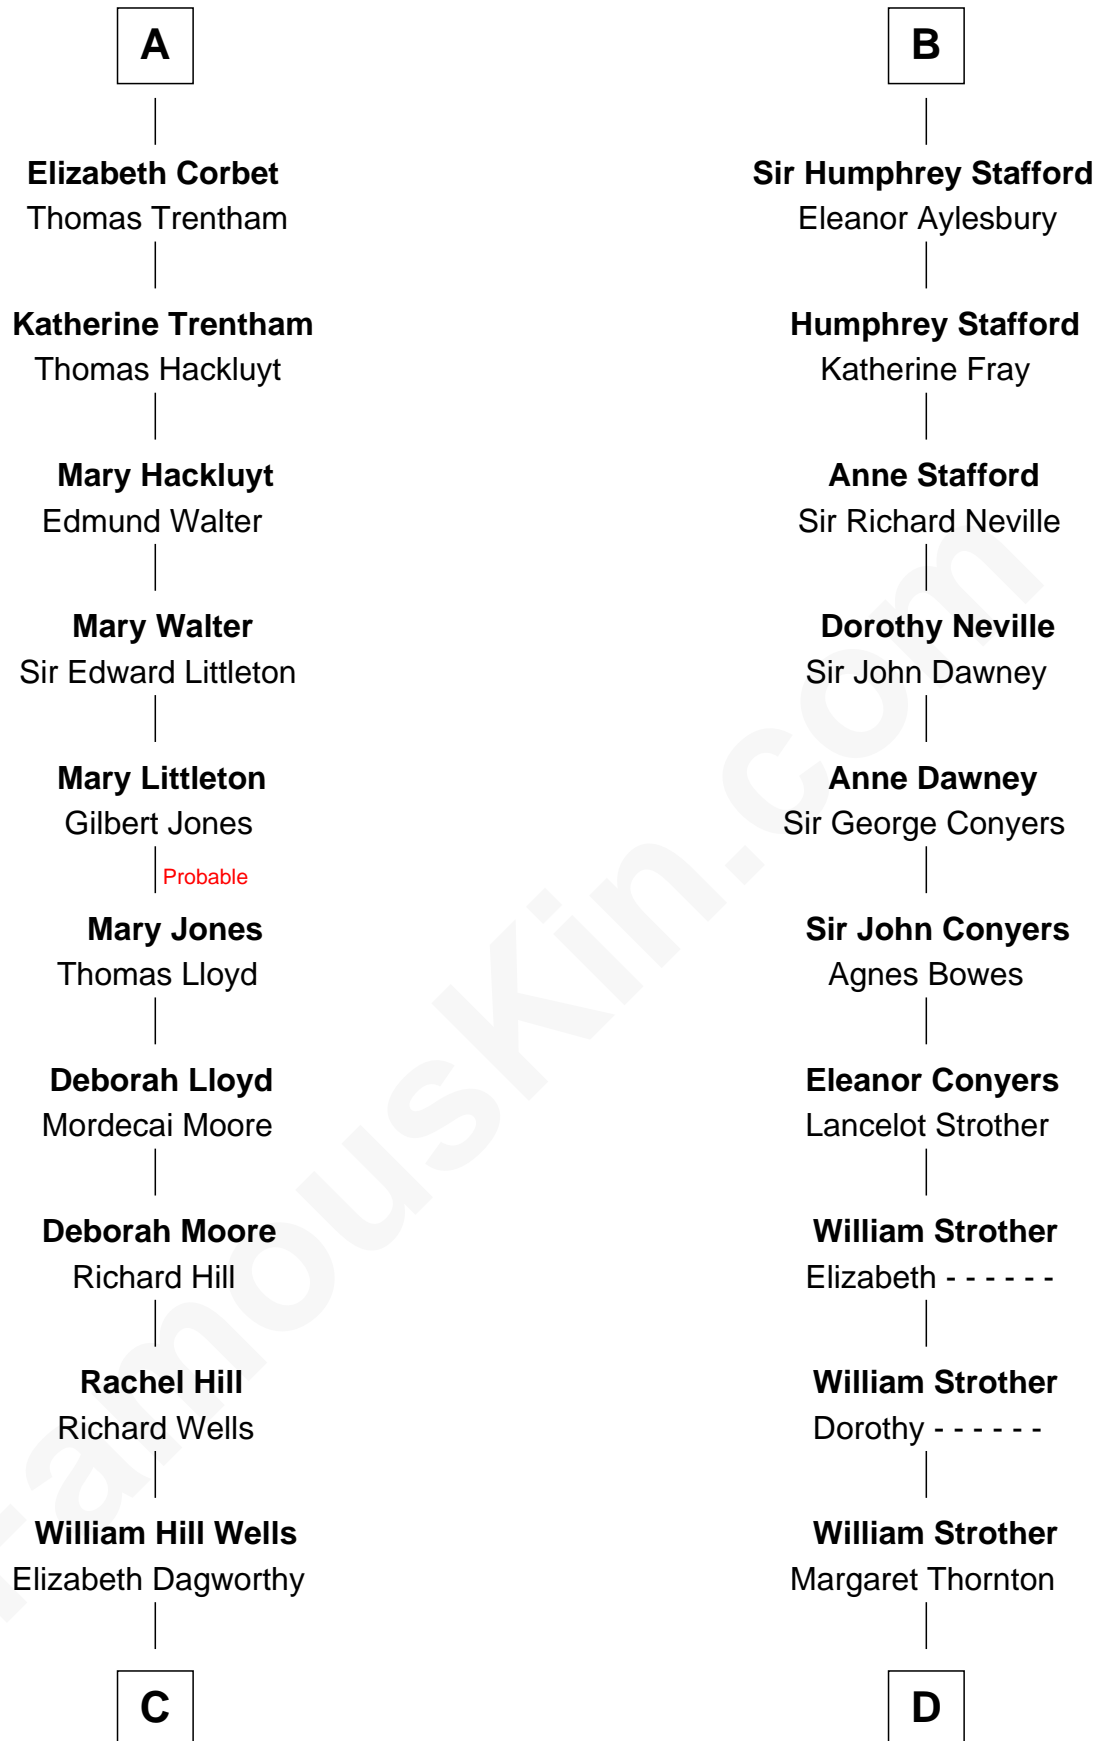

FamousKin.com Relationship Chart of

Orson Welles

Radio, Stage, and Movie Actor

20th cousin of

Zachary Taylor

12th U.S. President

Sir Roger de Somery

Nichole d'Aubenev

C

Henry Hill Welles

Mary Putnam

Richard Jones Welles

Mary Blanche Head

Richard Head Welles

Beatrice Ives

Orson Welles

Zachary Taylor

12th U.S. President

FamousKin.com