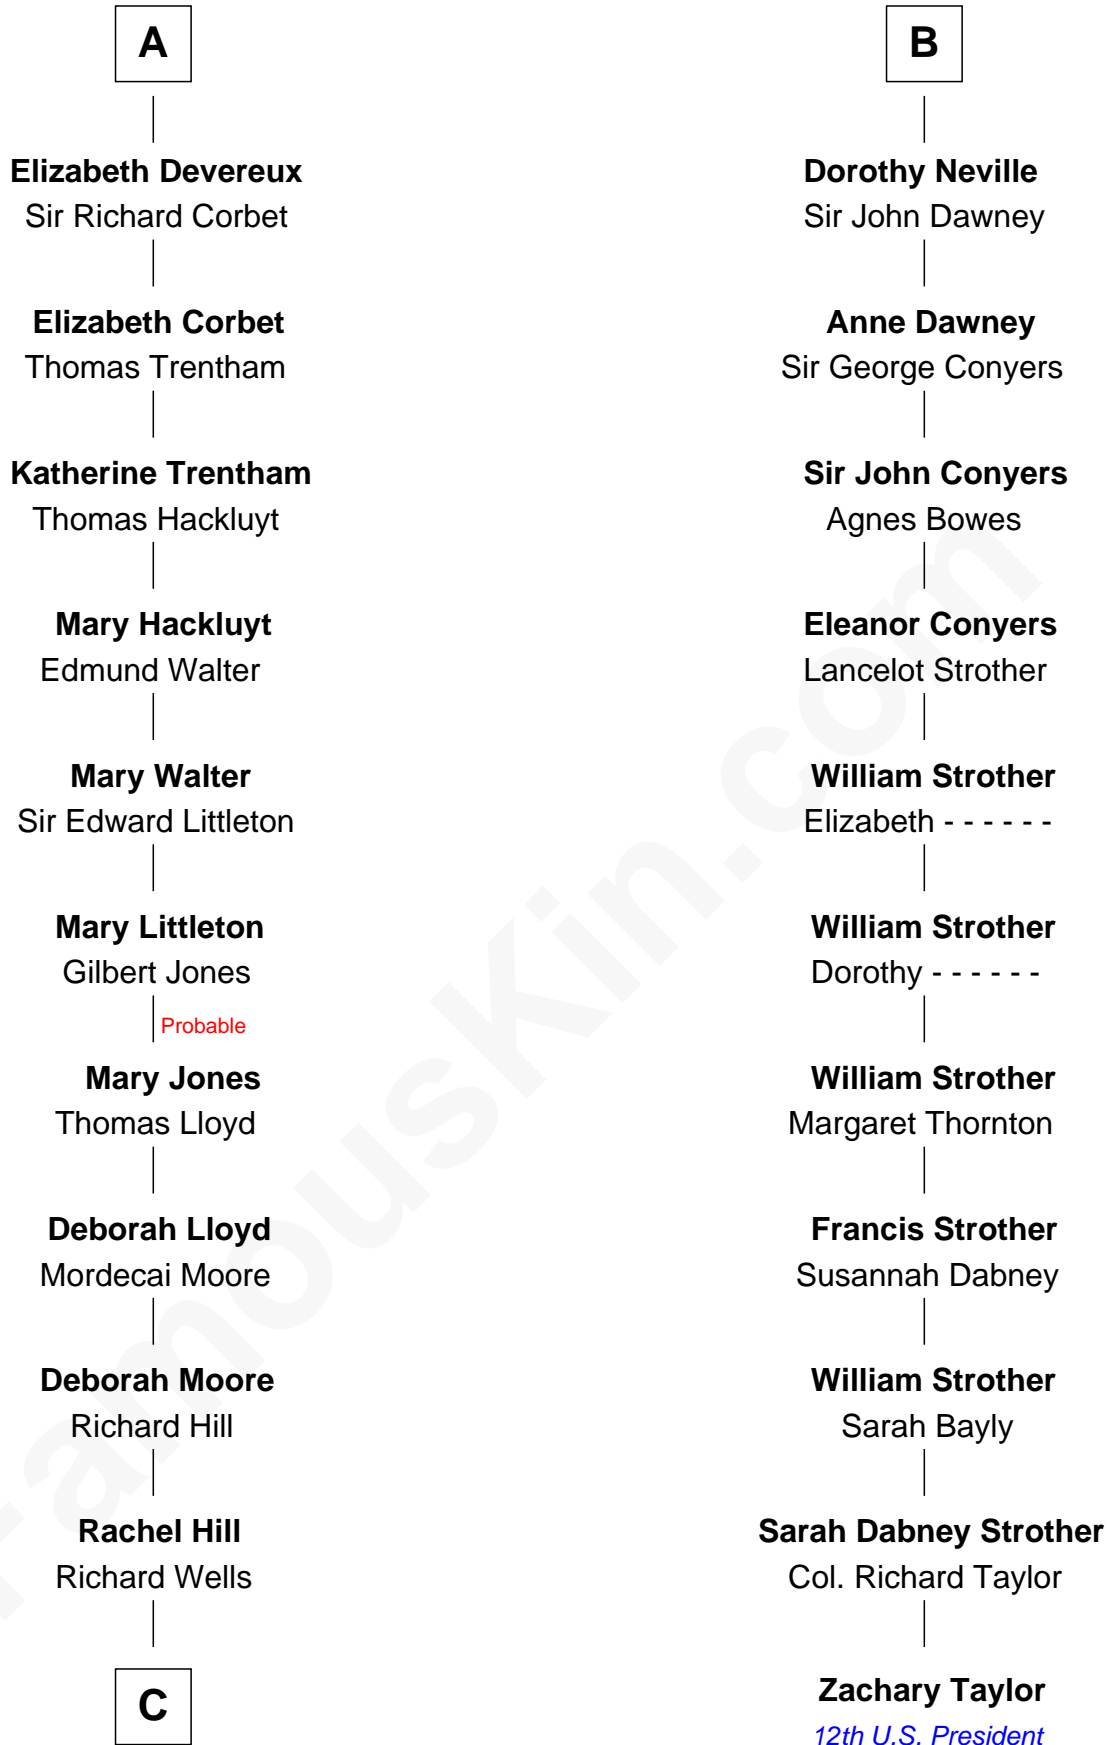

## Relationship Chart of

### Zachary Taylor

*12th U.S. President*

**Sir Edmund Mortimer**

Margaret de Fiennes

**C**

—  
**William Hill Wells**  
Elizabeth Dagworthy

—  
**Henry Hill Welles**  
Mary Putnam

—  
**Richard Jones Welles**  
Mary Blanche Head