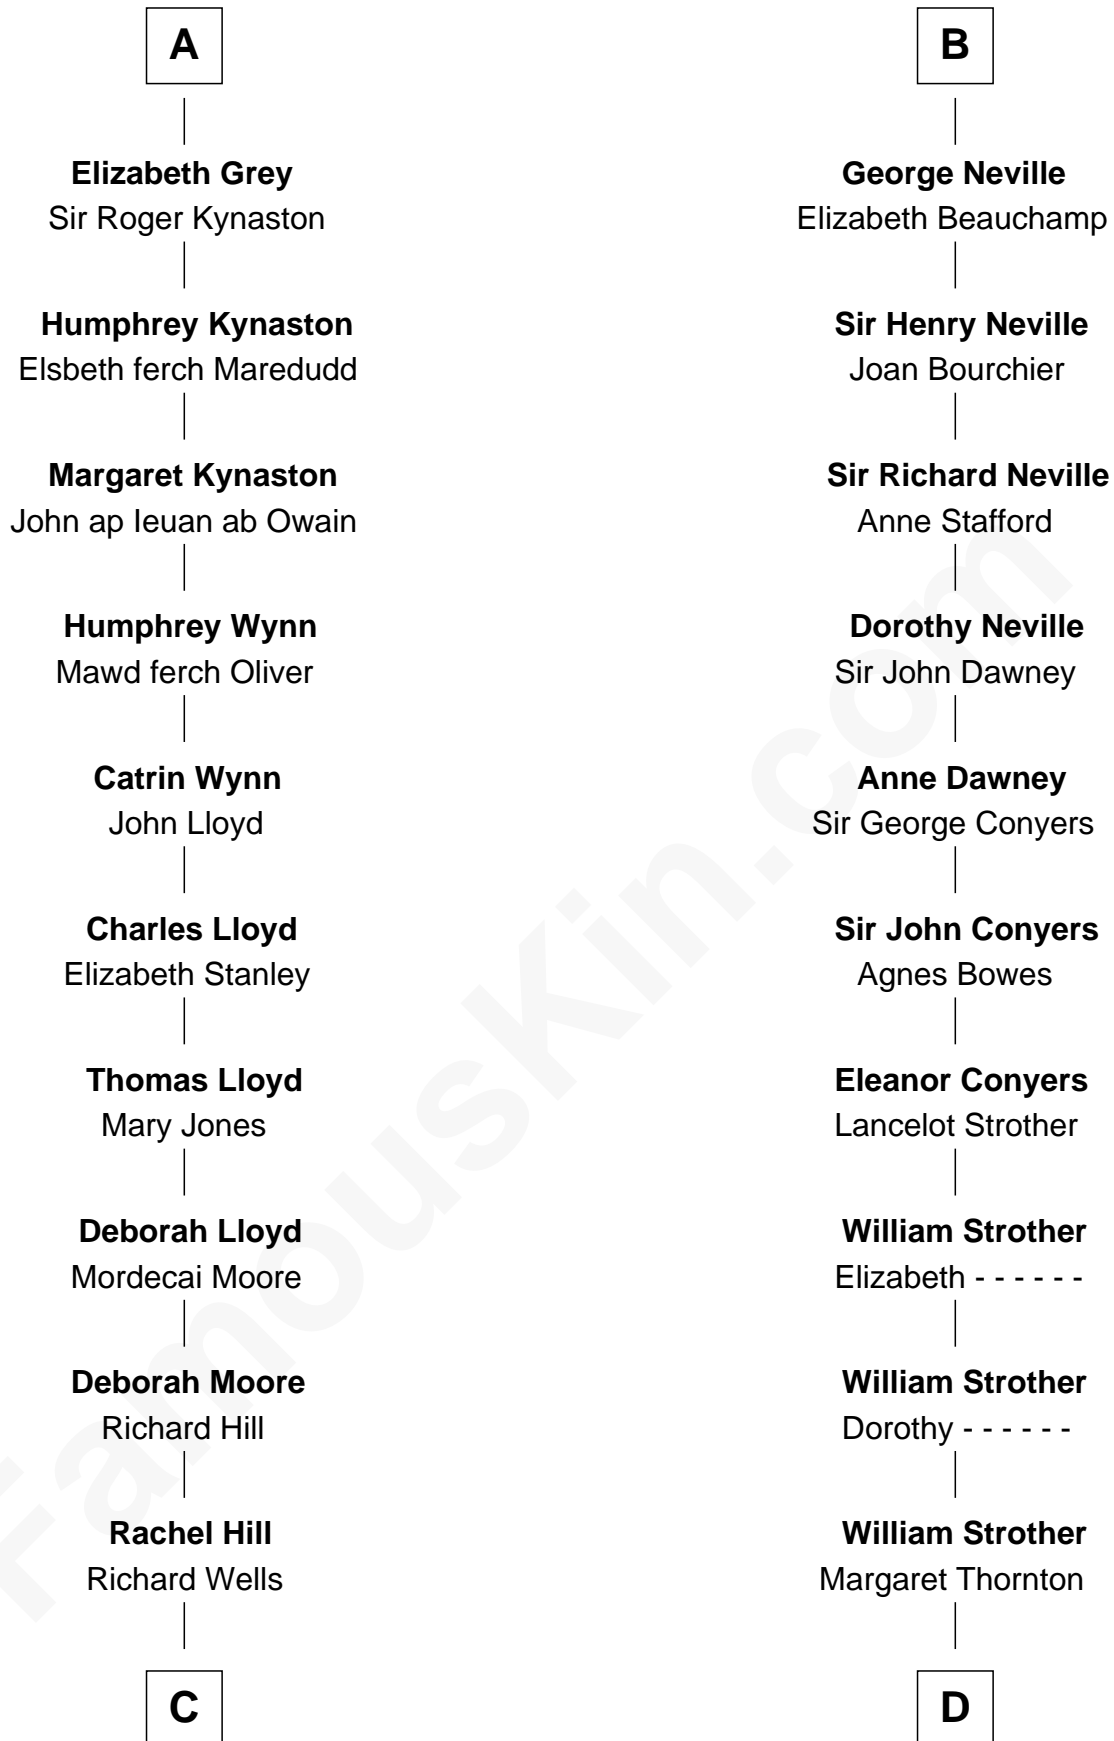

FamousKin.com Relationship Chart of

Orson Welles

Radio, Stage, and Movie Actor

20th cousin 1 time removed of

Zachary Taylor

12th U.S. President

C

William Hill Wells
Elizabeth Dagworthy

Sarah Dabney Strother
Col. Richard Taylor

Zachary Taylor
12th U.S. President