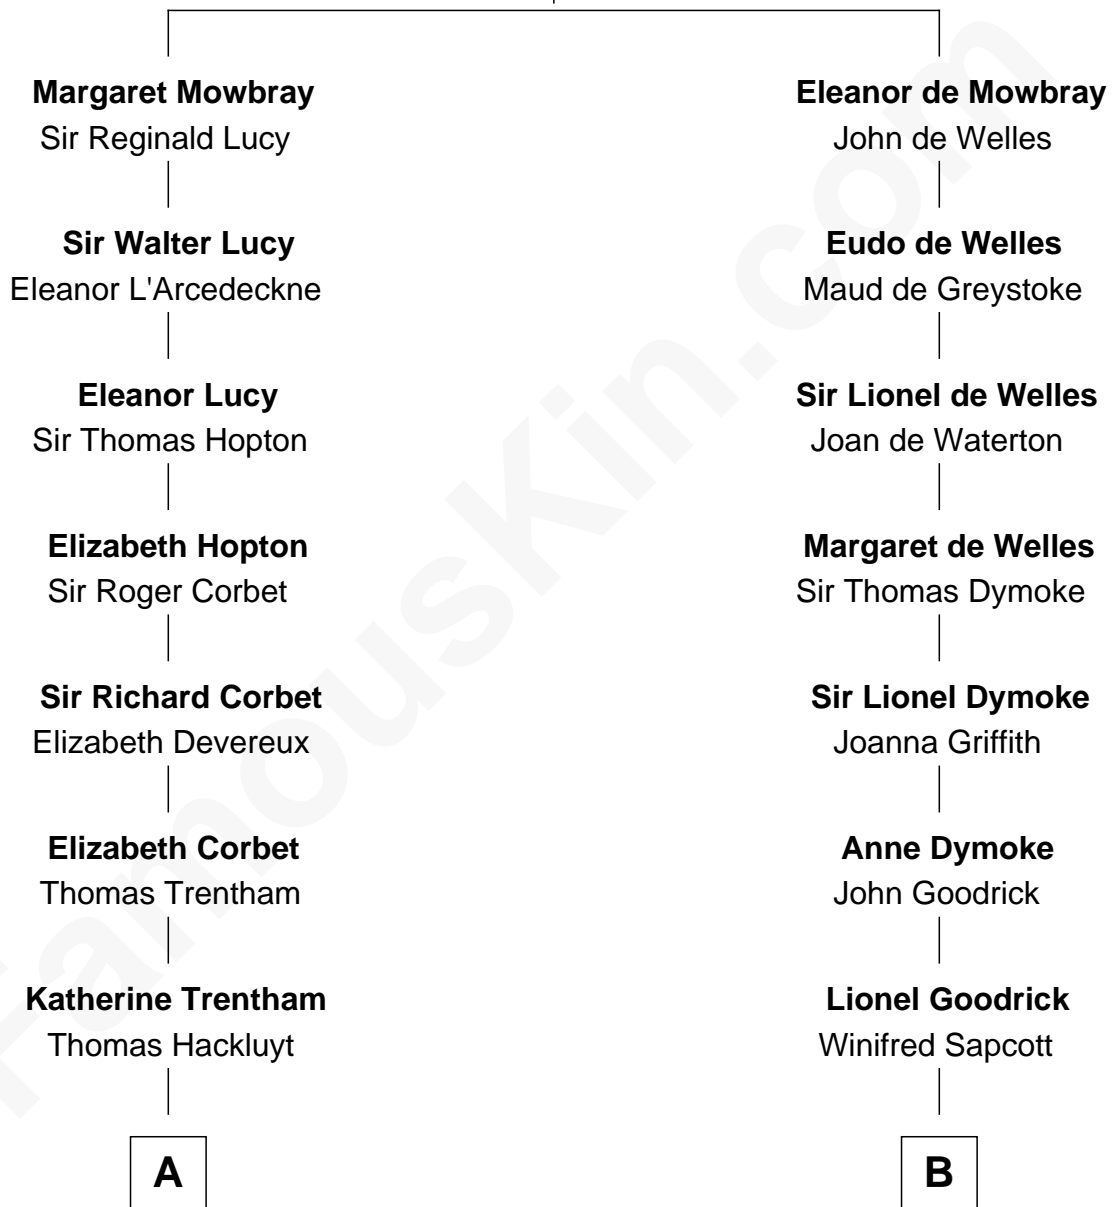

FamousKin.com Relationship Chart of

Orson Welles

Radio, Stage, and Movie Actor

18th cousin 2 times removed of

Dave Cowens

NBA Hall of Famer

John de Mowbray
Elizabeth de Segrave

C

Richard Head Welles

Beatrice Ives

Orson Welles

Radio, Stage, and Movie Actor

D

Charles Albert Atwood

Mina Sylvia Cundiff

Stanley True Atwood