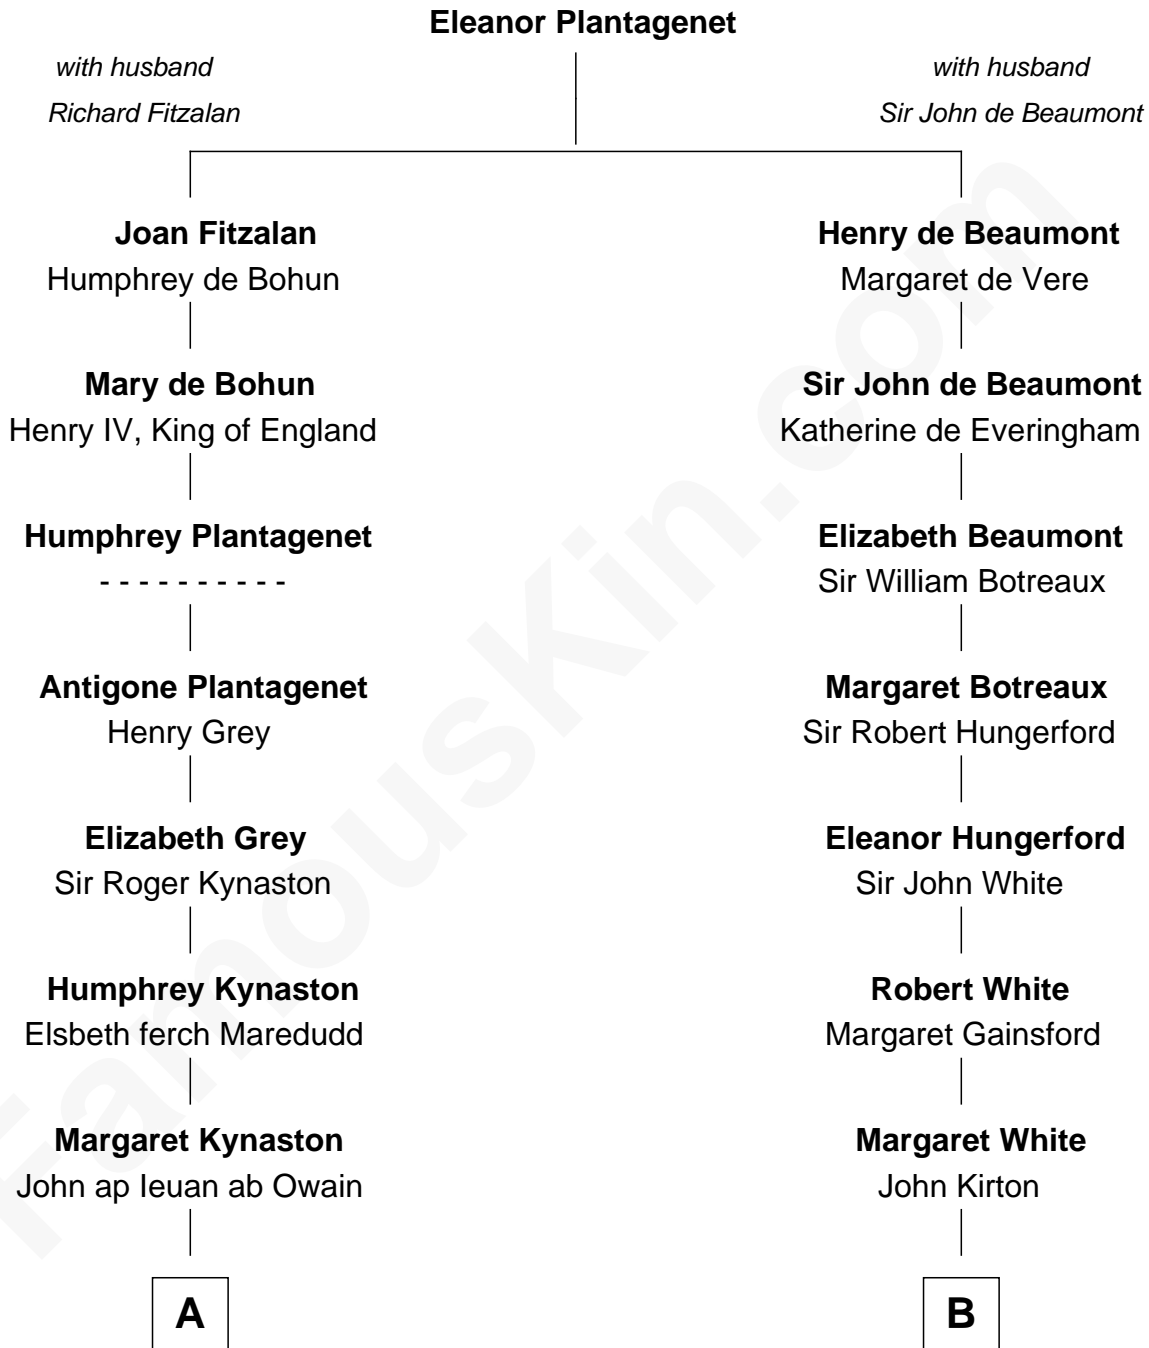

FamousKin.com

Relationship Chart of Orson Welles

Radio, Stage, and Movie Actor

18th cousin 3 times removed of

Thomas J. Watson, Jr.
President and CEO of I.B.M.

C

Richard Head Welles

Beatrice Ives