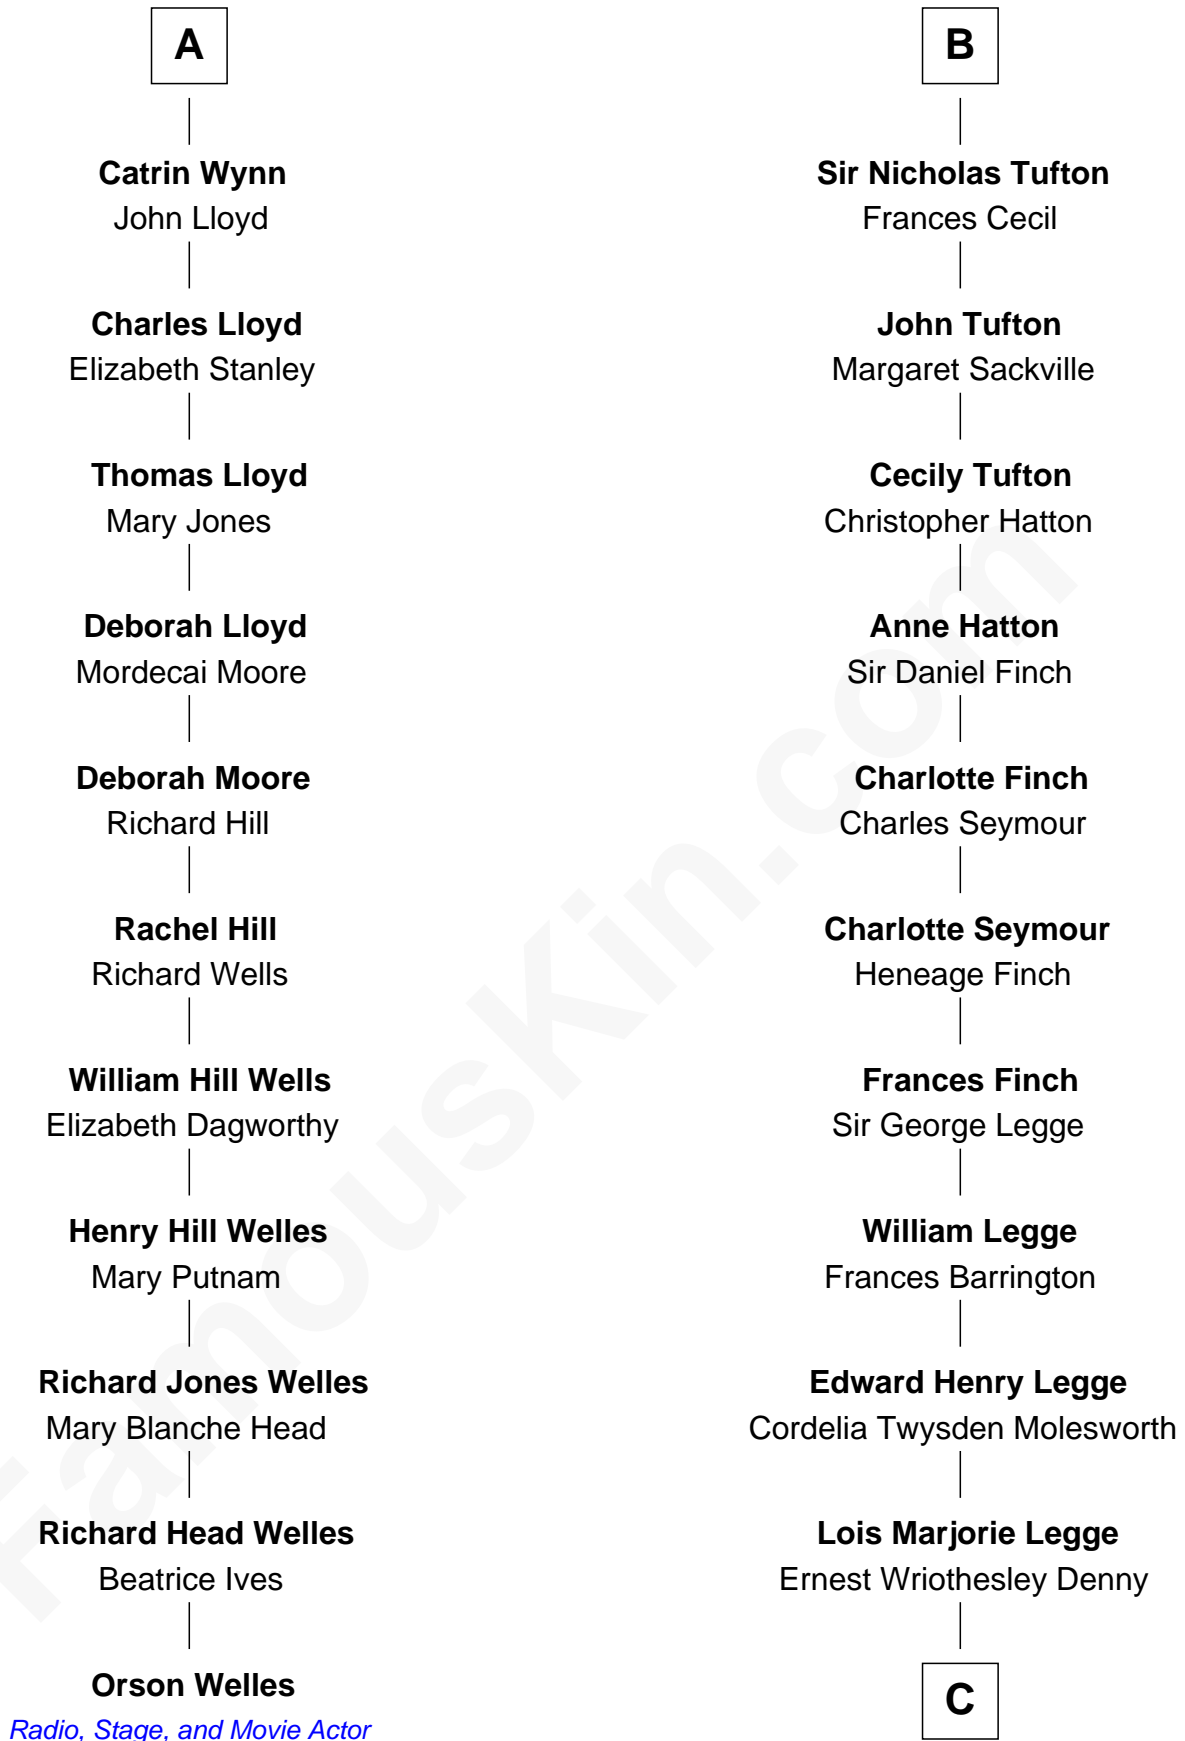

## Relationship Chart of

### Orson Welles

Radio, Stage, and Movie Actor

17th cousin 2 times removed of

### Kit Harington

TV Actor - "Game of Thrones"

C

**Lavender Cecilia Denny**  
John Charles Dundas Harington

**Sir David Richard Harington**  
Deborah Jane Catesby

**Kit Harington**  
*TV Actor - "Game of Thrones"*