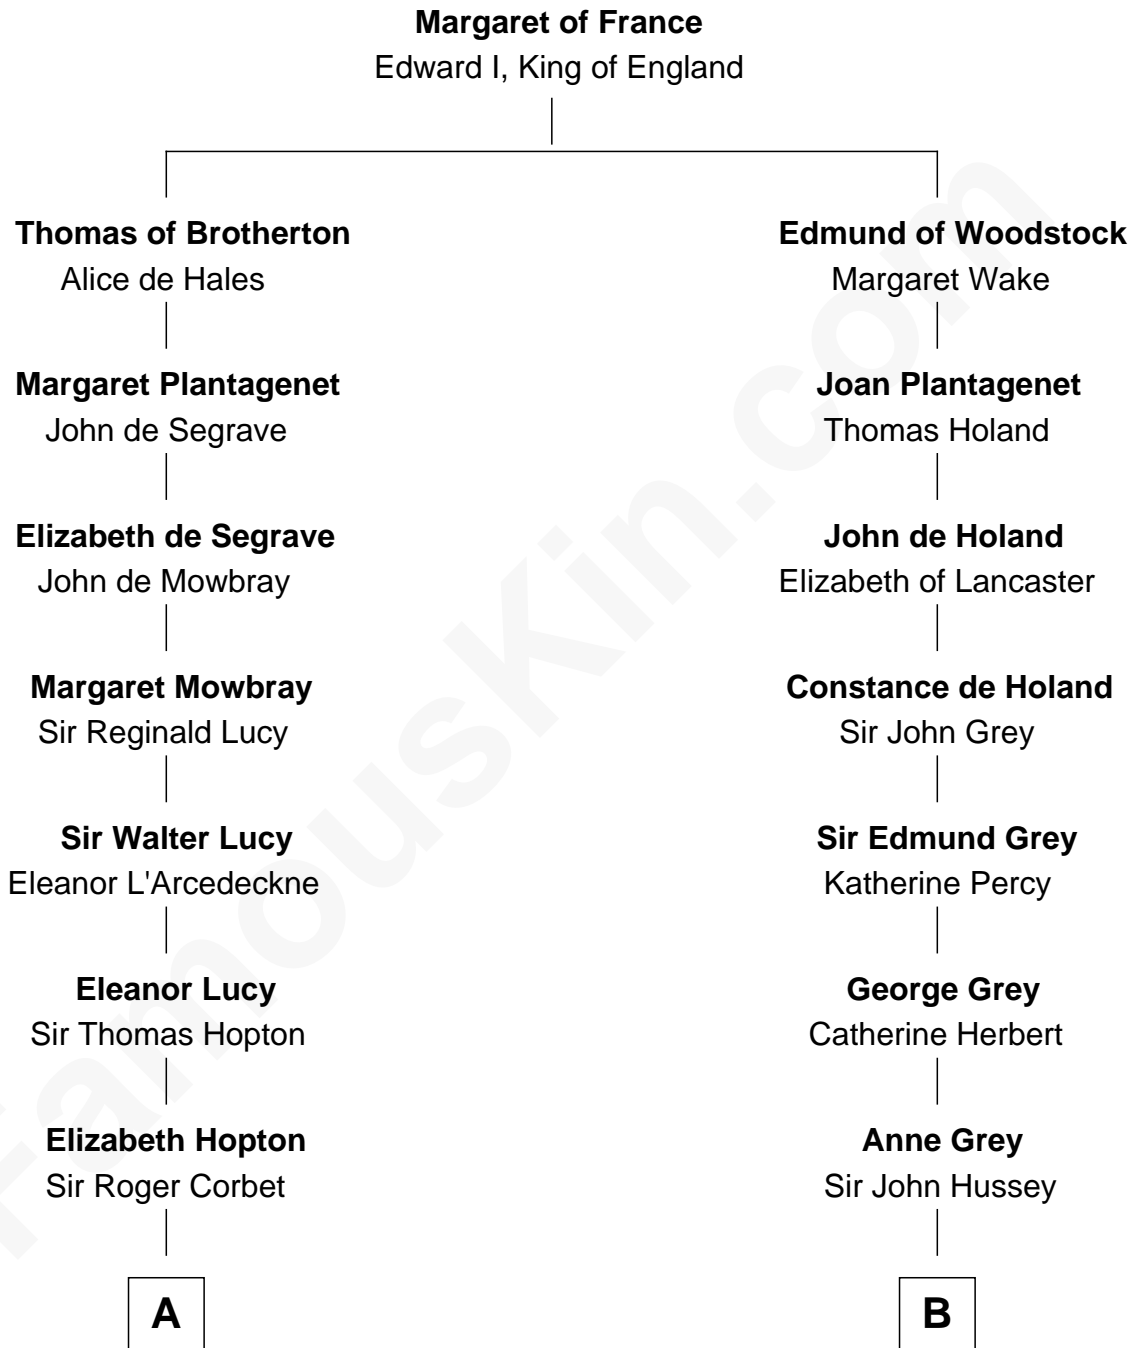

FamousKin.com Relationship Chart of

Orson Welles

Radio, Stage, and Movie Actor

21st cousin of

Kit Harington

TV Actor - "Game of Thrones"

C

William Hill Wells
Elizabeth Dagworthy

Henry Hill Welles
Mary Putnam

Richard Jones Welles
Mary Blanche Head

Richard Head Welles
Beatrice Ives

Orson Welles
Radio, Stage, and Movie Actor

D

Edward Henry Legge
Cordelia Twysden Molesworth

Lois Marjorie Legge
Ernest Wriothlesley Denny