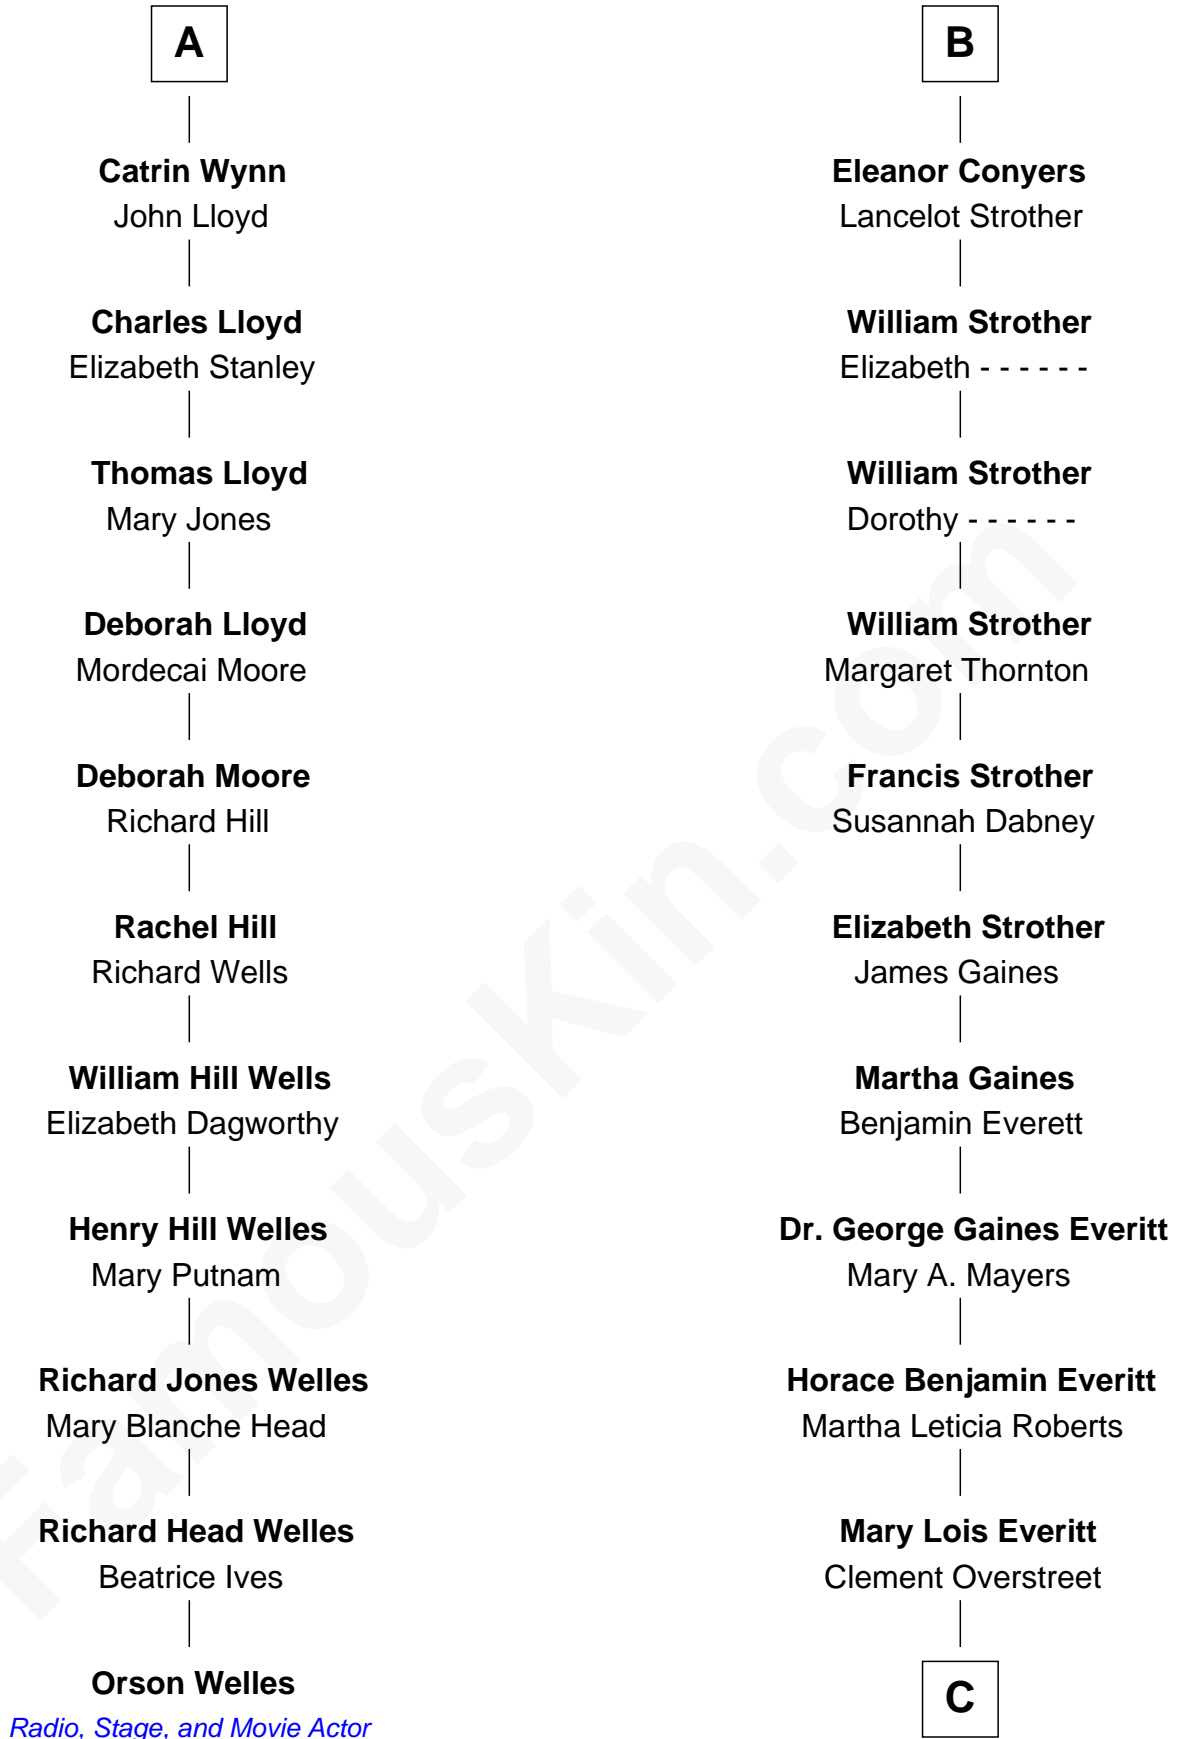

FamousKin.com

Relationship Chart of

Orson Welles

Radio, Stage, and Movie Actor

17th cousin 1 time removed of

William H. Macy
TV and Movie Actor

C

Lois Elizabeth Overstreet