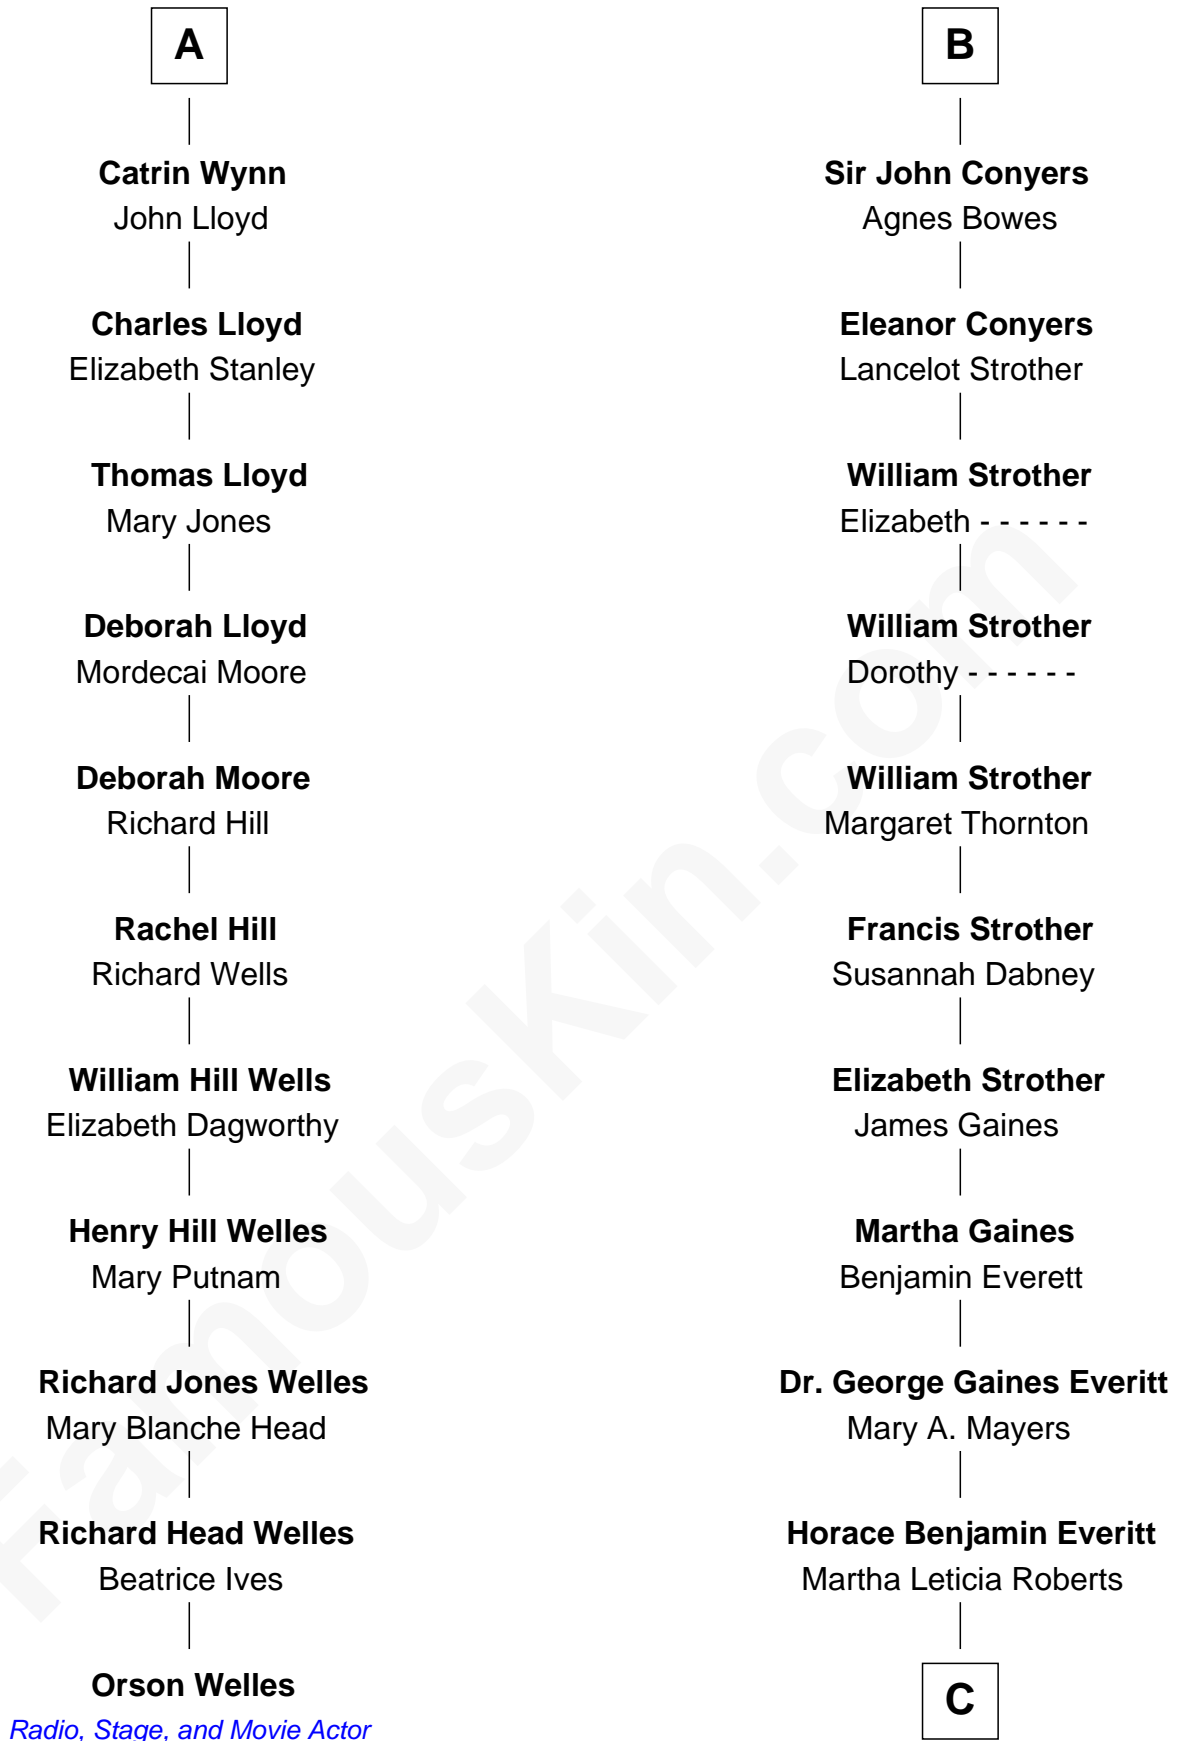

FamousKin.com

Relationship Chart of

Orson Welles

Radio, Stage, and Movie Actor

17th cousin 2 times removed of

William H. Macy
TV and Movie Actor

Humphrey de Bohun
Joan Fitzalan

Mary de Bohun
Henry IV, King of England

Humphrey Plantagenet

Antigone Plantagenet
Henry Grey

Elizabeth Grey
Sir Roger Kynaston

Humphrey Kynaston
Elsbeth ferch Maredudd

Margaret Kynaston
John ap Ieuan ab Owain

Humphrey Wynn
Mawd ferch Oliver

A

Eleanor de Bohun
Sir Thomas Plantagenet

Anne Plantagenet
Sir William Bouchier

Sir John Bouchier
Margaret Berners

Joan Bouchier
Sir Henry Neville

Sir Richard Neville
Anne Stafford

Dorothy Neville
Sir John Dawney

Anne Dawney
Sir George Conyers

B

C

—
Mary Lois Everitt
Clement Overstreet

—
Lois Elizabeth Overstreet
William Hall Macy

—
William H. Macy
TV and Movie Actor

FamousKin.com