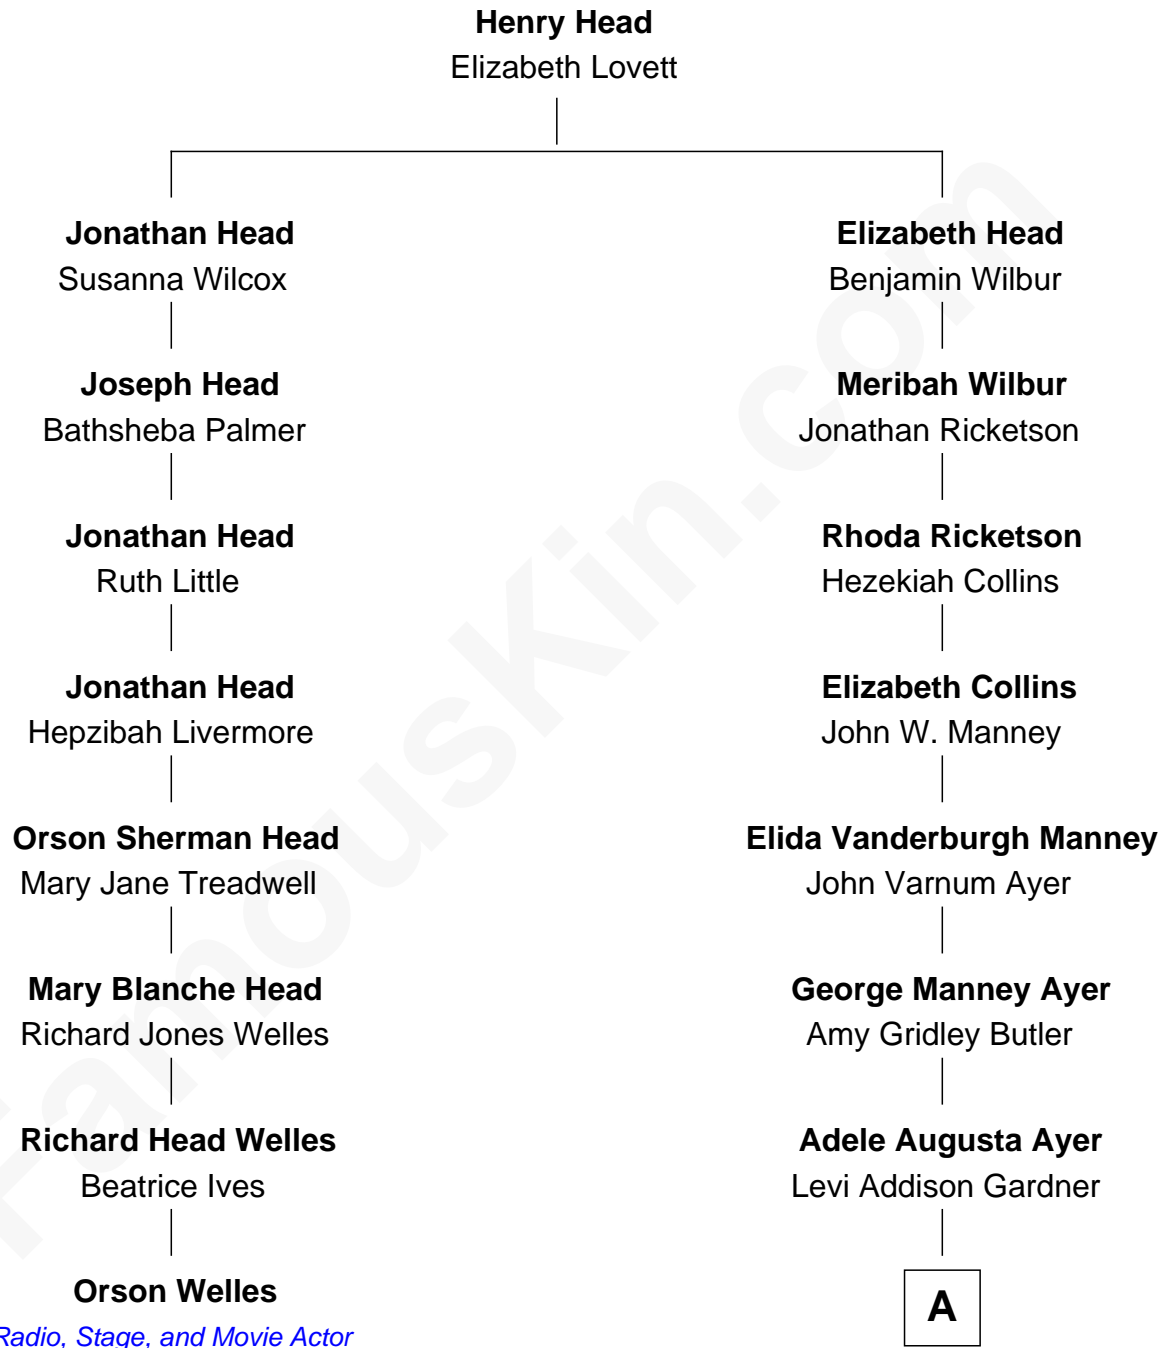

FamousKin.com Relationship Chart of

Orson Welles

Radio, Stage, and Movie Actor

7th cousin 1 time removed of

Gerald Ford

38th U.S. President

A

|
Dorothy Ayer Gardner

Leslie Lynch King

|
Gerald Ford

38th U.S. President

FamousKin.com