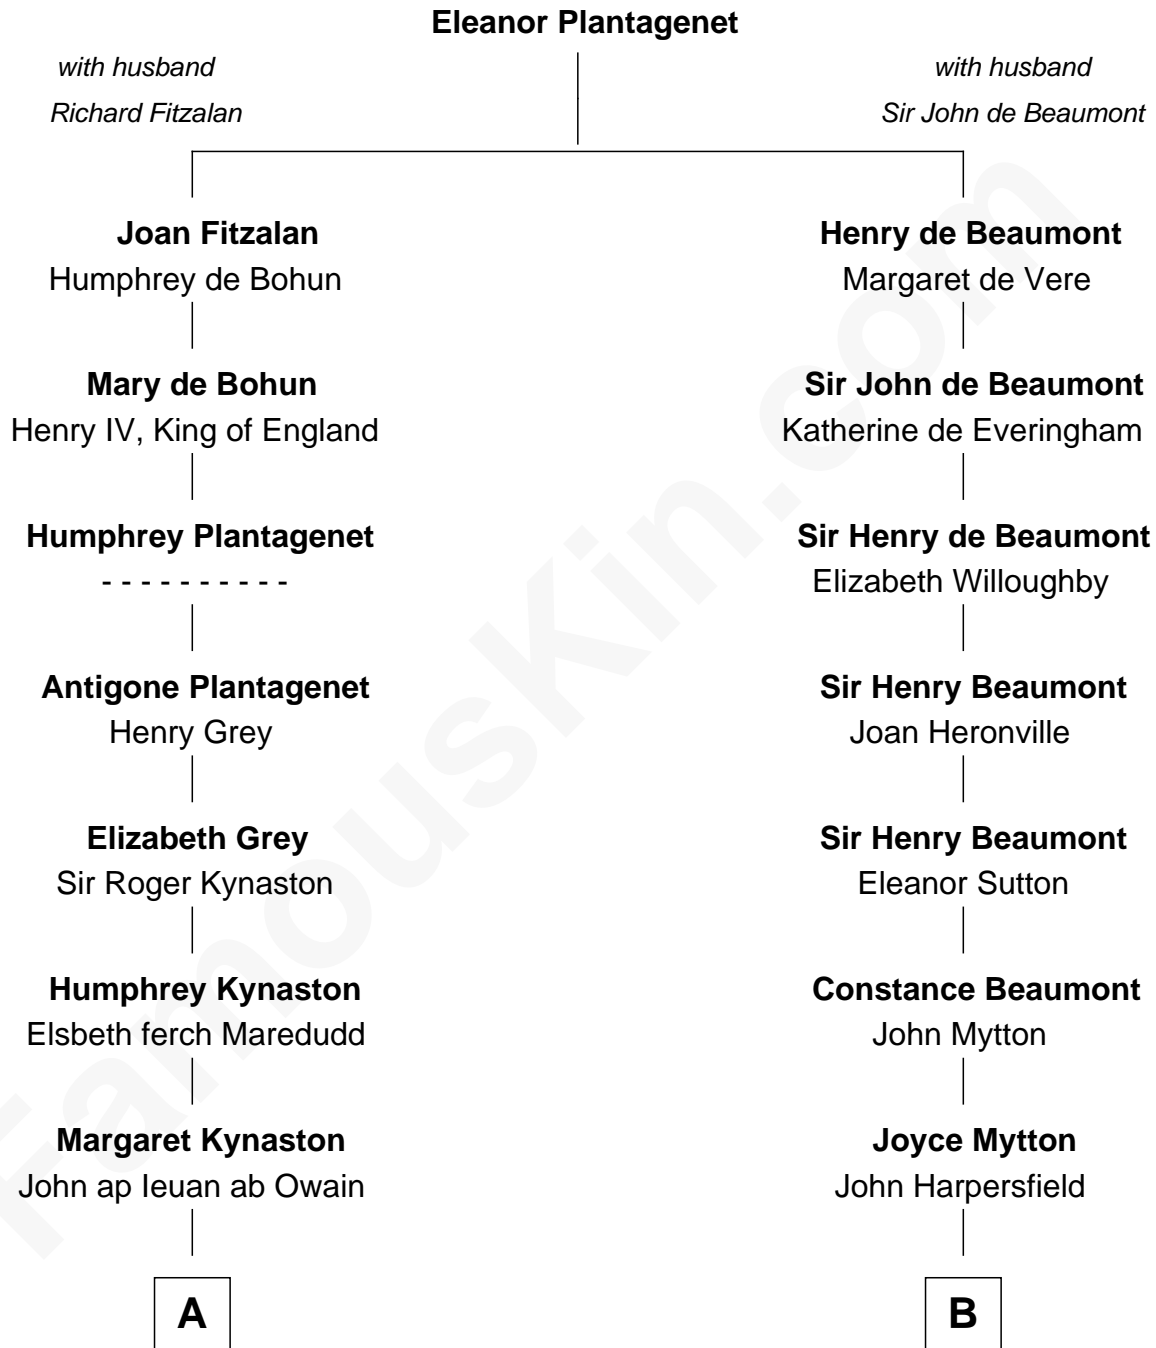

FamousKin.com

Relationship Chart of

Orson Welles

Radio, Stage, and Movie Actor

18th cousin 3 times removed of

Gerald Ford

38th U.S. President

C

George Manney Ayer

Adele Augusta Ayer

Levi Addison Gardner

Dorothy Ayer Gardner

Leslie Lynch King

Gerald Ford

38th U.S. President

FamousKin.com