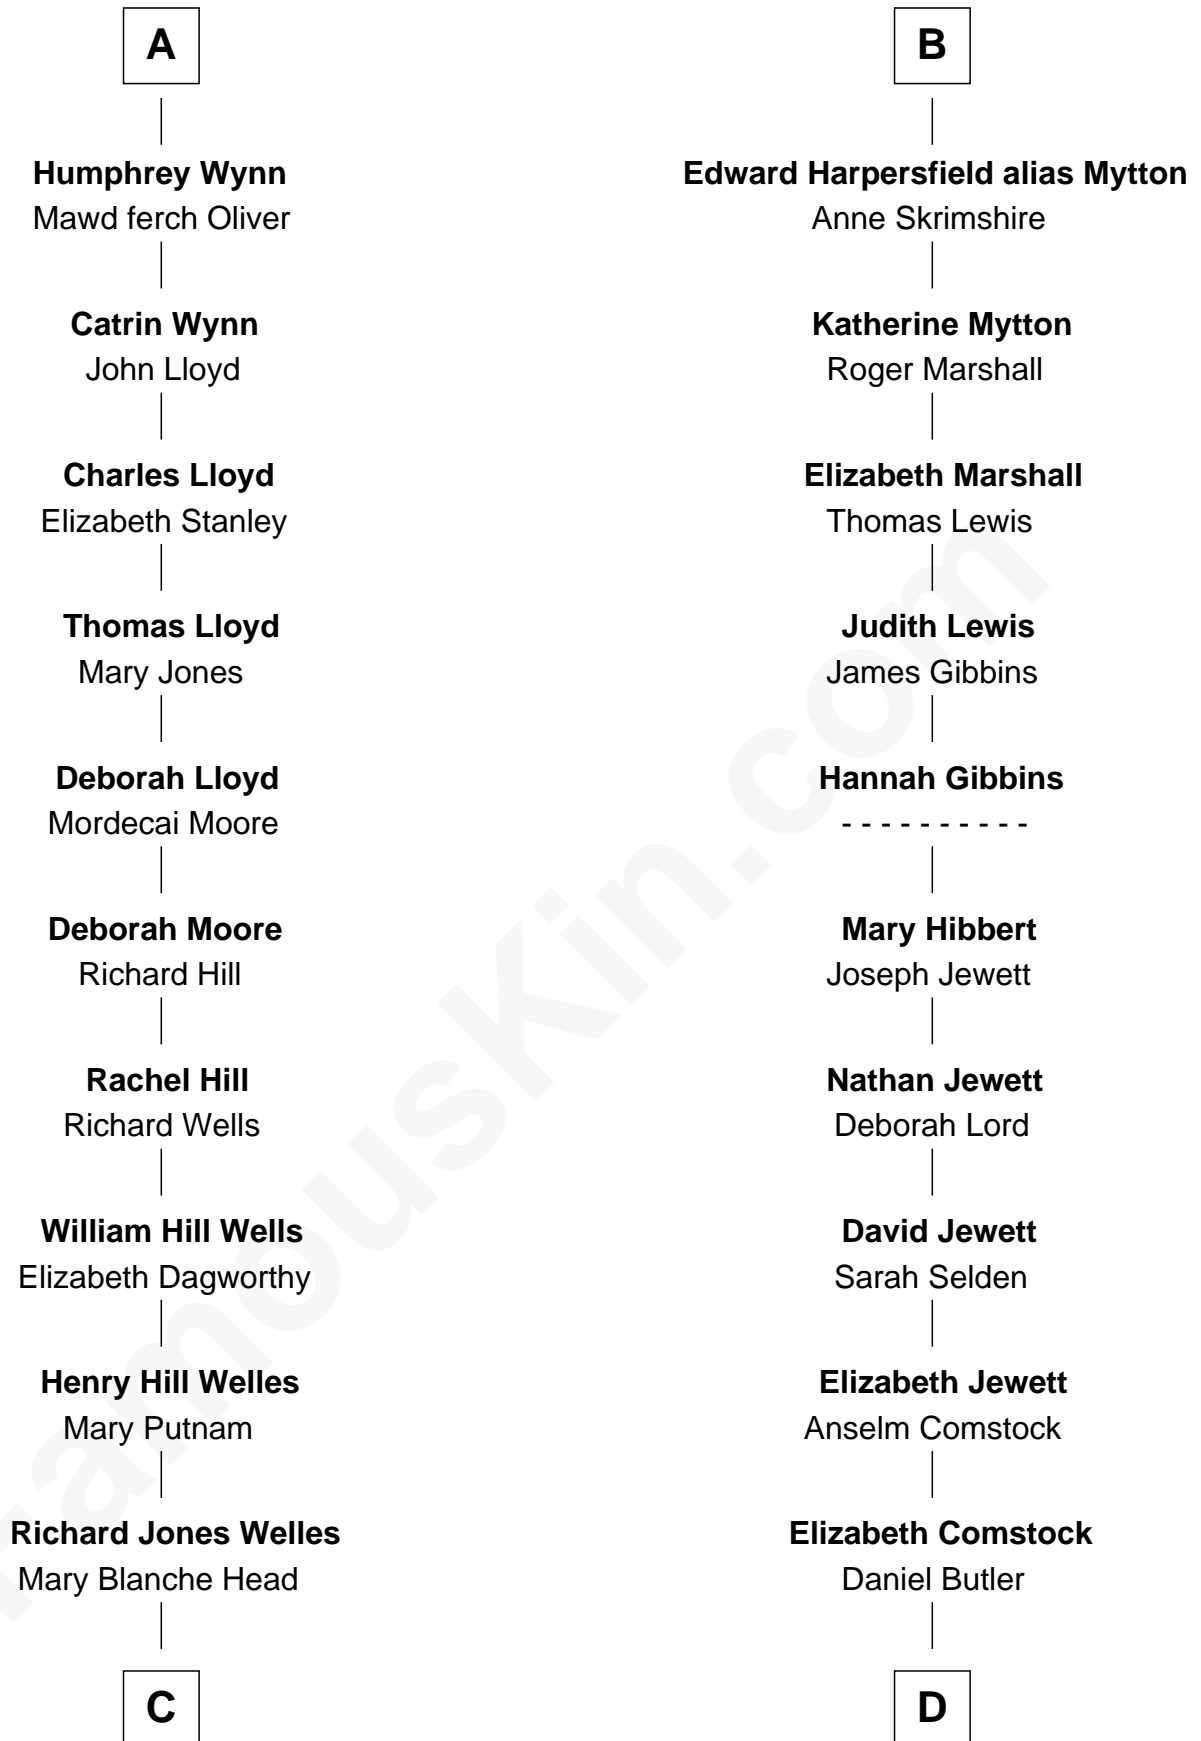

FamousKin.com

Relationship Chart of

Orson Welles

Radio, Stage, and Movie Actor

18th cousin 3 times removed of

Gerald Ford

38th U.S. President

C