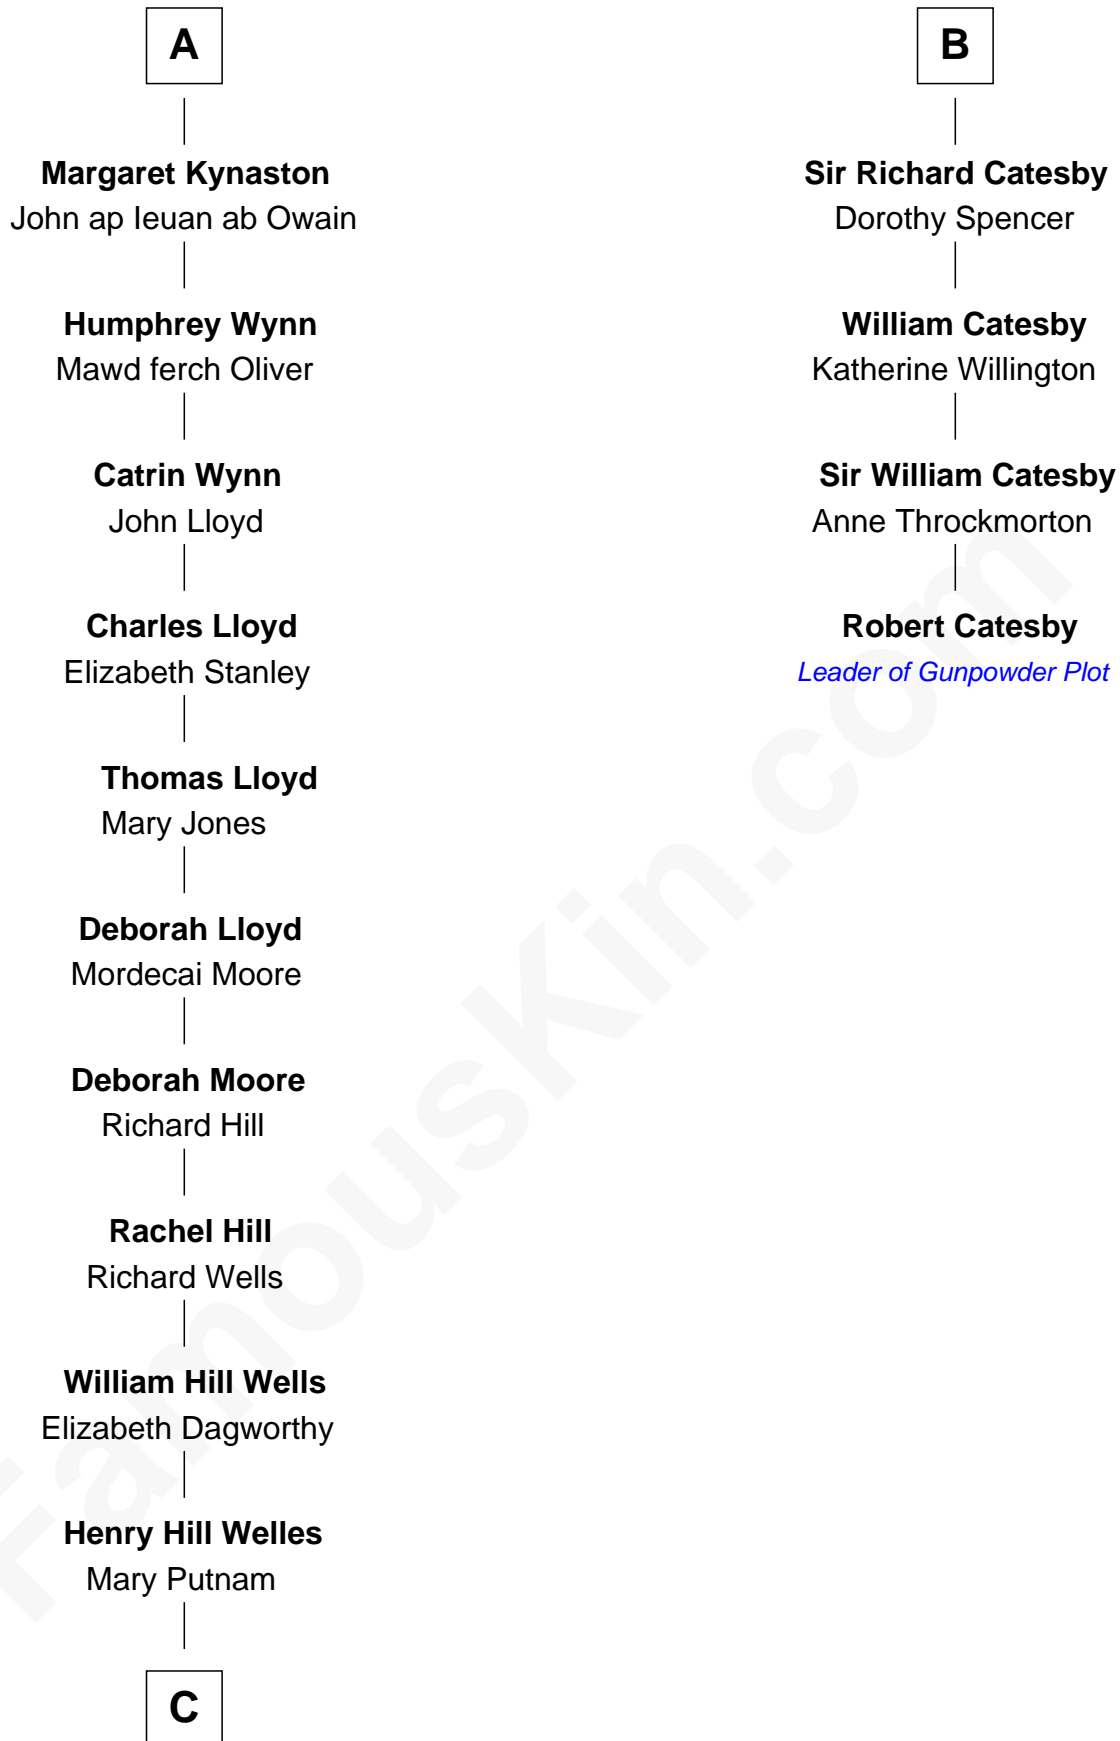

FamousKin.com

Relationship Chart of

Orson Welles

Radio, Stage, and Movie Actor

10th cousin 9 times removed of

Robert Catesby

Leader of Gunpowder Plot

Bartholomew de Badlesmere

Antigone Plantagenet

Henry Grey

Elizabeth Grey

Sir Roger Kynaston

Humphrey Kynaston

Elsbeth ferch Maredudd

A

Margery de Badlesmere

Sir William de Ros

Elizabeth de Roos

Sir William la Zouche

Sir William la Zouche

Agnes Greene

Sir William la Zouche

Elizabeth -----

William Zouche

Elizabeth St. John

Margaret Zouche

William Catesby

George Catesby

Elizabeth Empson

B

C

Richard Jones Welles