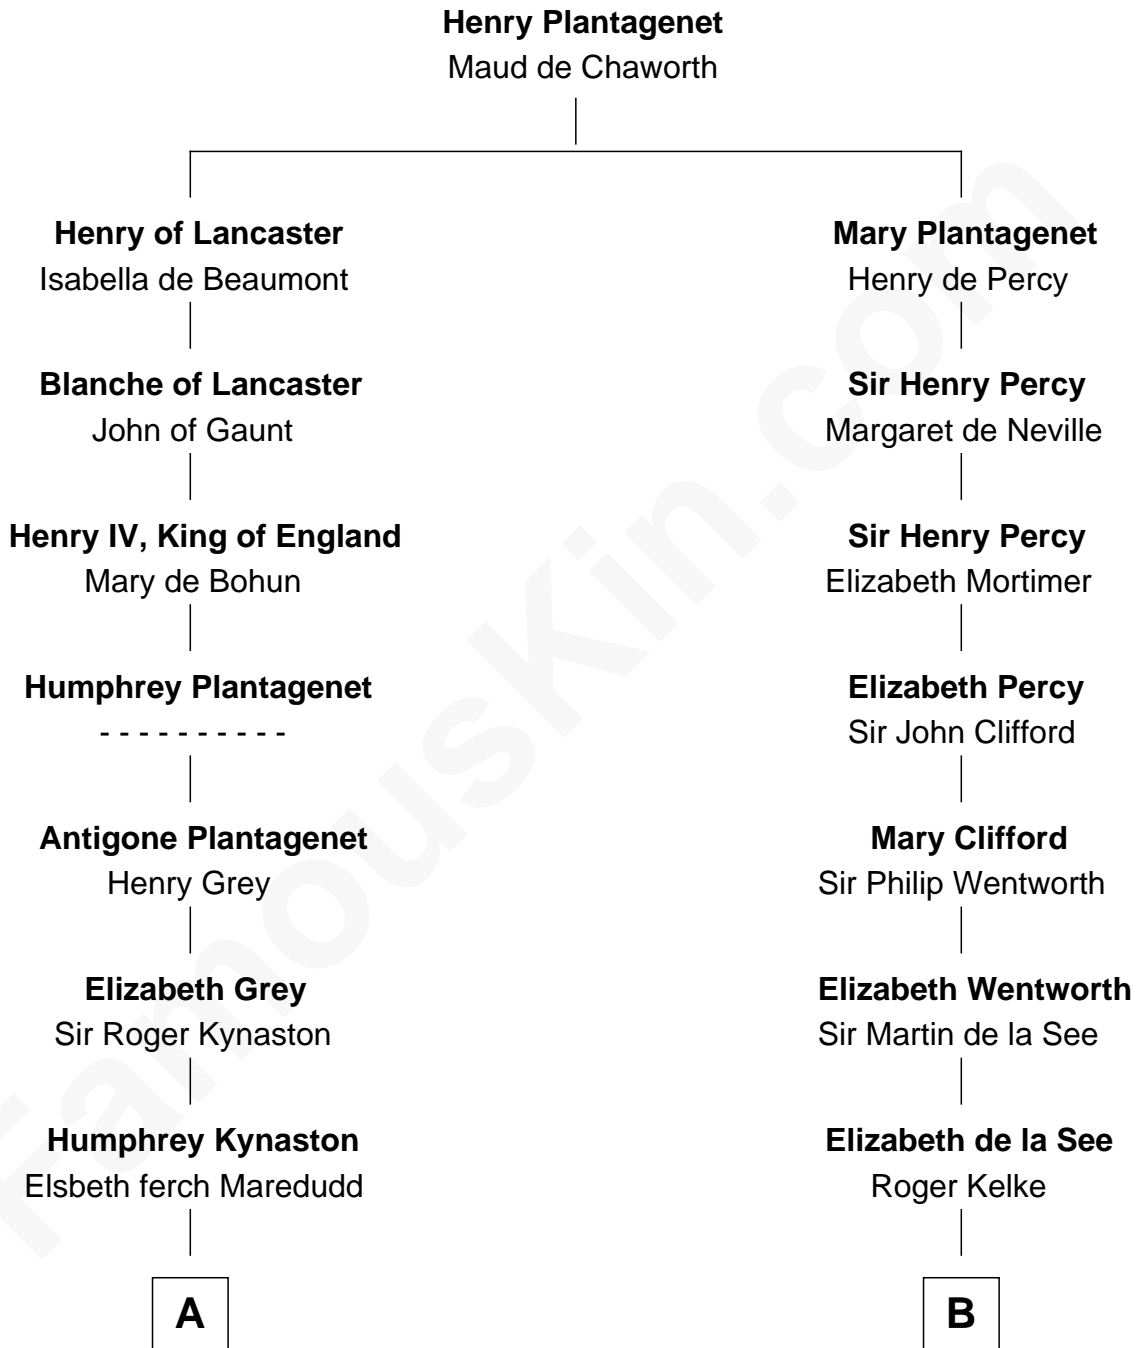

## Relationship Chart of

**Orson Welles**

*Radio, Stage, and Movie Actor*

19th cousin 1 time removed of

**Harper Lee**

*Author of To Kill a Mockingbird*

**C**

**Richard Jones Welles**

Mary Blanche Head

**Richard Head Welles**

Beatrice Ives

**Orson Welles**

*Radio, Stage, and Movie Actor*

**D**

**John Robert Finch**

Frances Cunningham