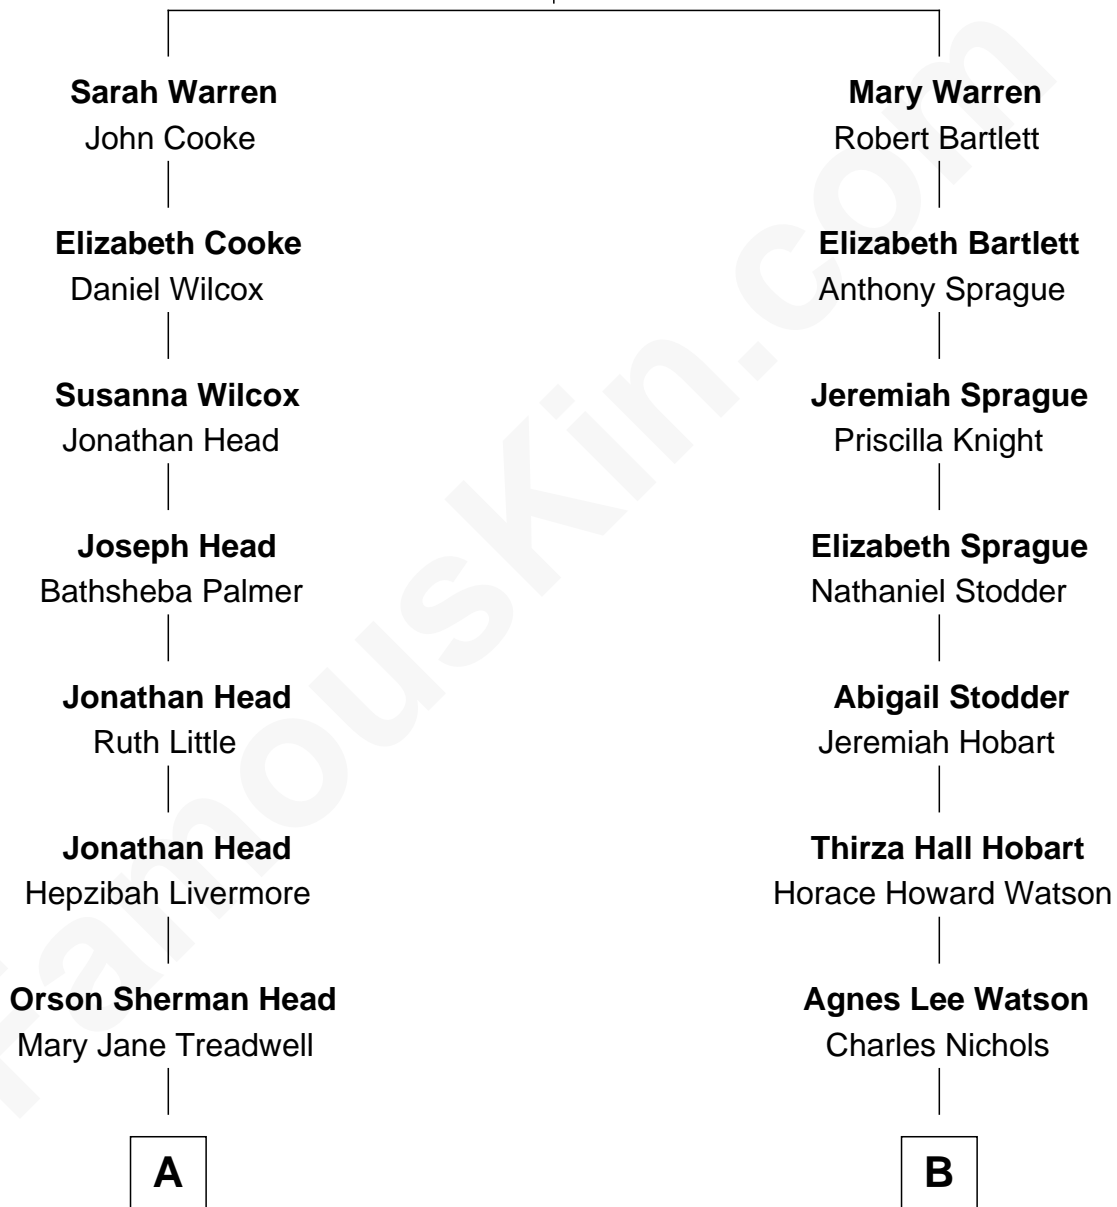

# FamousKin.com Relationship Chart of

**Orson Welles**

*Radio, Stage, and Movie Actor*

9th cousin 2 times removed of

**John Cena**

*Movie Actor and WWE Pro Wrestler*

**Richard Warren**  
Elizabeth Walker

**A**

**Mary Blanche Head**  
Richard Jones Welles

**Richard Head Welles**  
Beatrice Ives

**Orson Welles**  
*Radio, Stage, and Movie Actor*

**B**

**Charles H. Nichols**  
Martha Emma Dix

**Charles Nichols**  
Julia Ellen Skelton