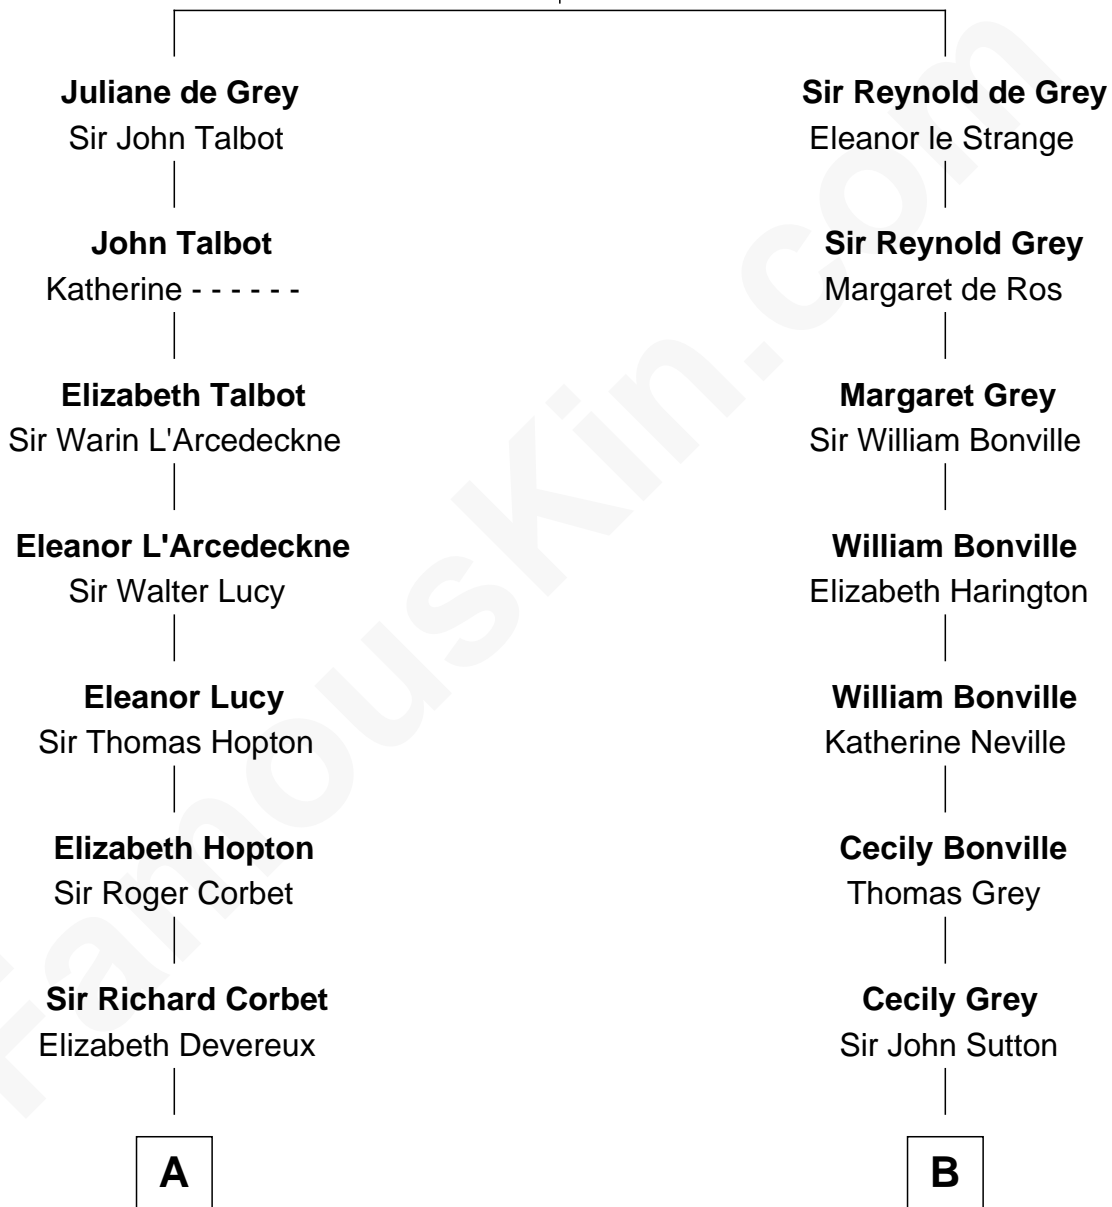

# FamousKin.com Relationship Chart of

**Orson Welles**

*Radio, Stage, and Movie Actor*

20th cousin of

**J. K. Simmons**

*TV and Movie Actor*

**Sir Roger de Grey**  
Elizabeth de Hastings

**C**

**Henry Hill Welles**

Mary Putnam

**Richard Jones Welles**

Mary Blanche Head

**Richard Head Welles**

Beatrice Ives

**Orson Welles**

*Radio, Stage, and Movie Actor*