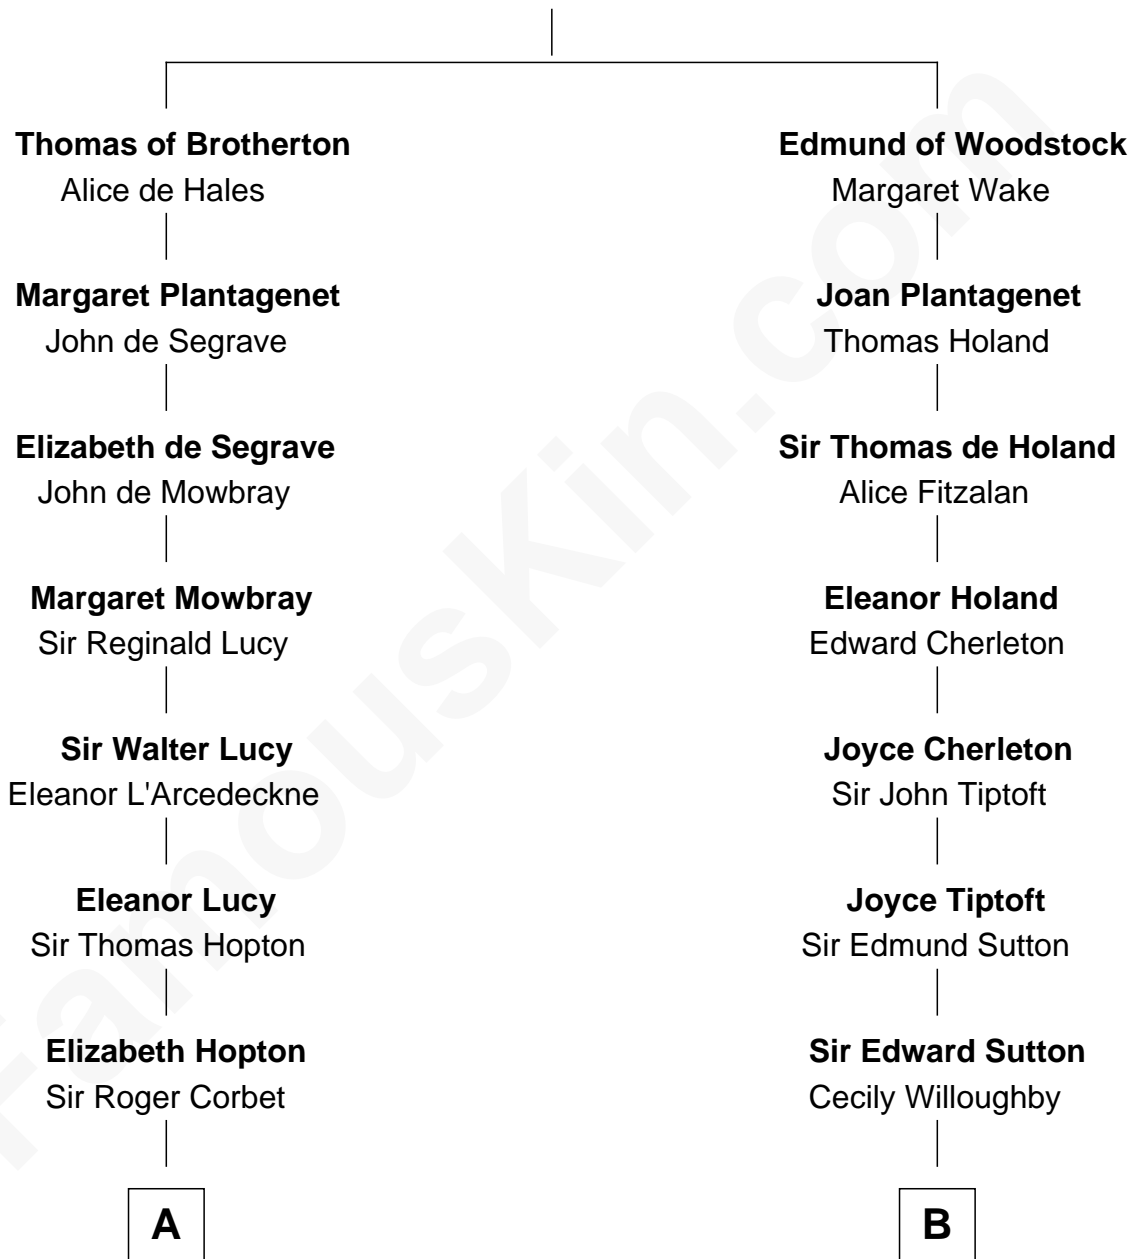

FamousKin.com

Relationship Chart of

Orson Welles

Radio, Stage, and Movie Actor

21st cousin of

J. K. Simmons

TV and Movie Actor

Margaret of France
Edward I, King of England

C

William Hill Wells
Elizabeth Dagworthy

Henry Hill Welles
Mary Putnam

Richard Jones Welles
Mary Blanche Head

Richard Head Welles
Beatrice Ives

Orson Welles
Radio, Stage, and Movie Actor

D

Sedgwick Russell Hazen
Mary Isabelle Barr