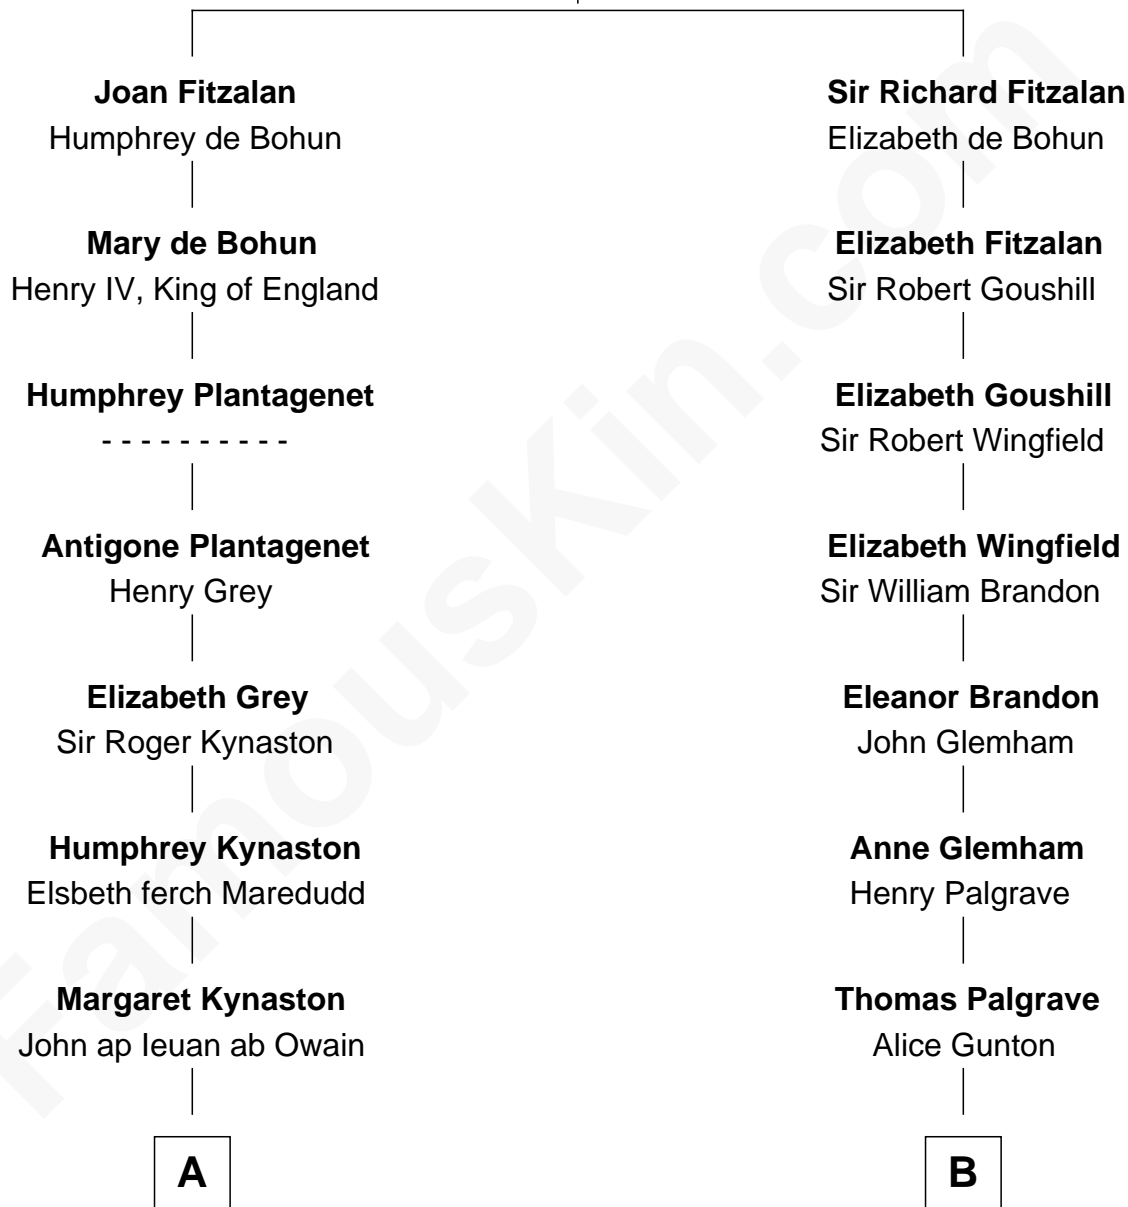

FamousKin.com

Relationship Chart of

Orson Welles

Radio, Stage, and Movie Actor

17th cousin 1 time removed of

Henry Clay Folger

Founder of Folger Shakespeare Library and Chairman of Standard Oil

Richard Fitzalan
Eleanor Plantagenet