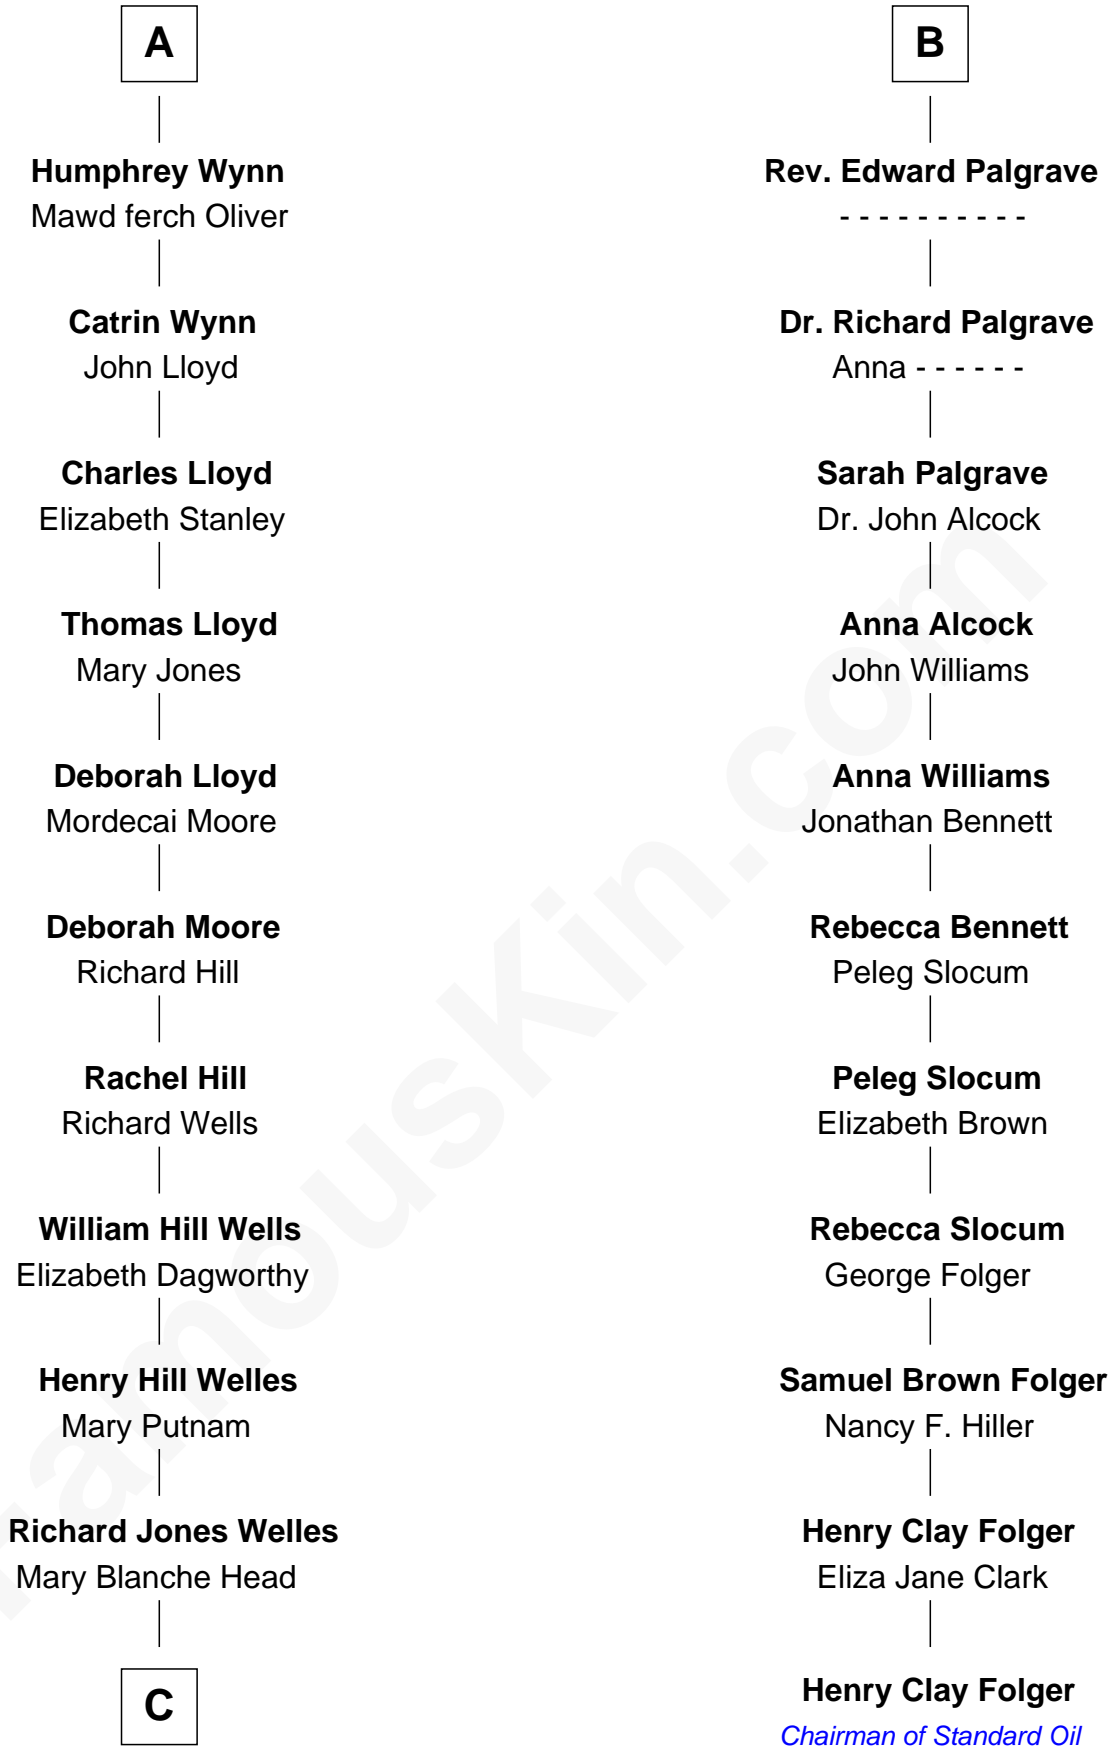

FamousKin.com

Relationship Chart of

Orson Welles

Radio, Stage, and Movie Actor

17th cousin 1 time removed of

Henry Clay Folger

Founder of Folger Shakespeare Library and Chairman of Standard Oil

Richard Fitzalan
Eleanor Plantagenet