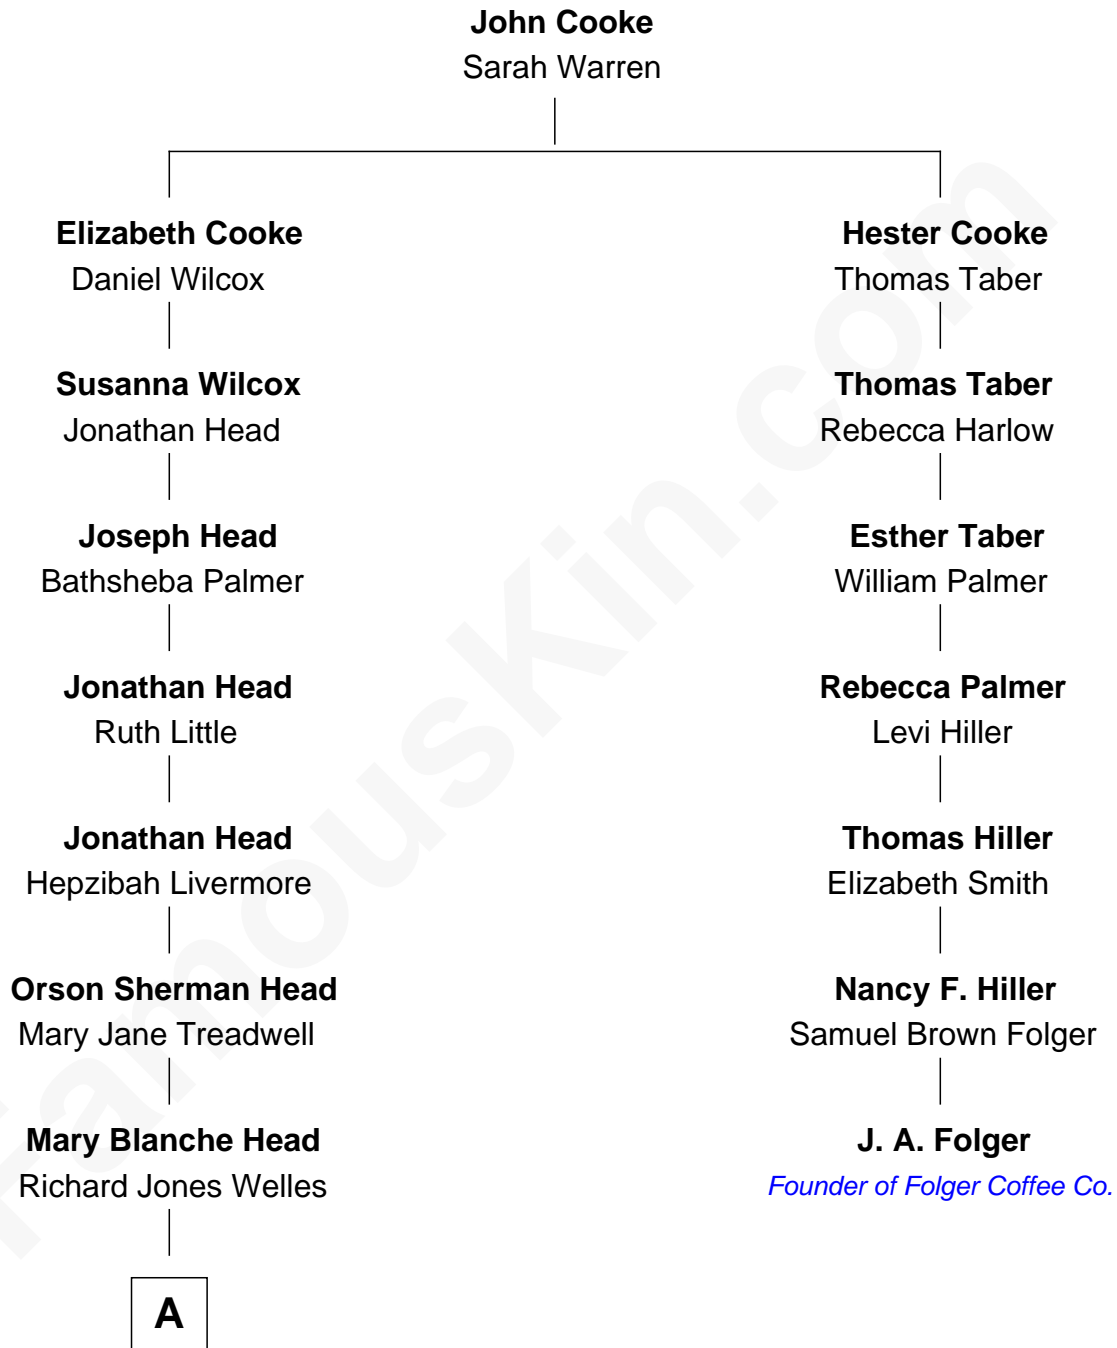

FamousKin.com

Relationship Chart of

Orson Welles

Radio, Stage, and Movie Actor

6th cousin 2 times removed of

J. A. Folger

Founder of Folger Coffee Company

A