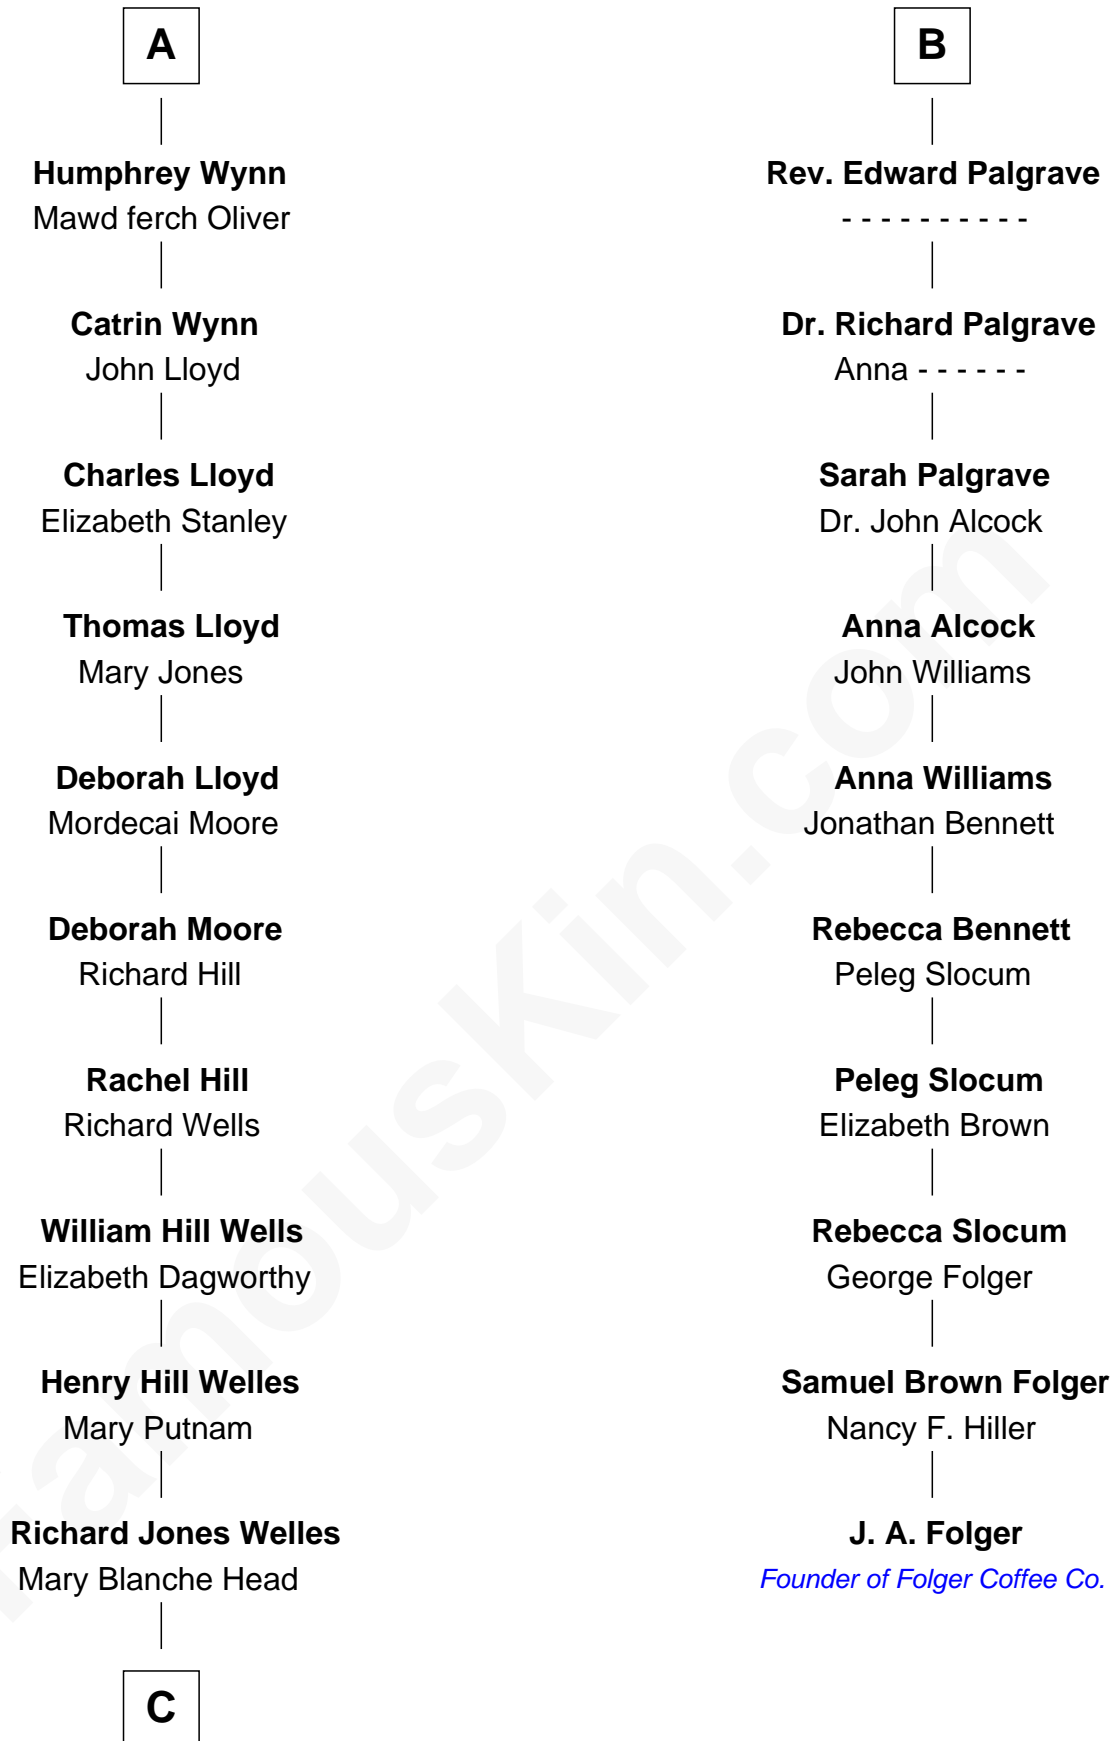

FamousKin.com

Relationship Chart of

Orson Welles

Radio, Stage, and Movie Actor

16th cousin 2 times removed of

J. A. Folger

Founder of Folger Coffee Company

C