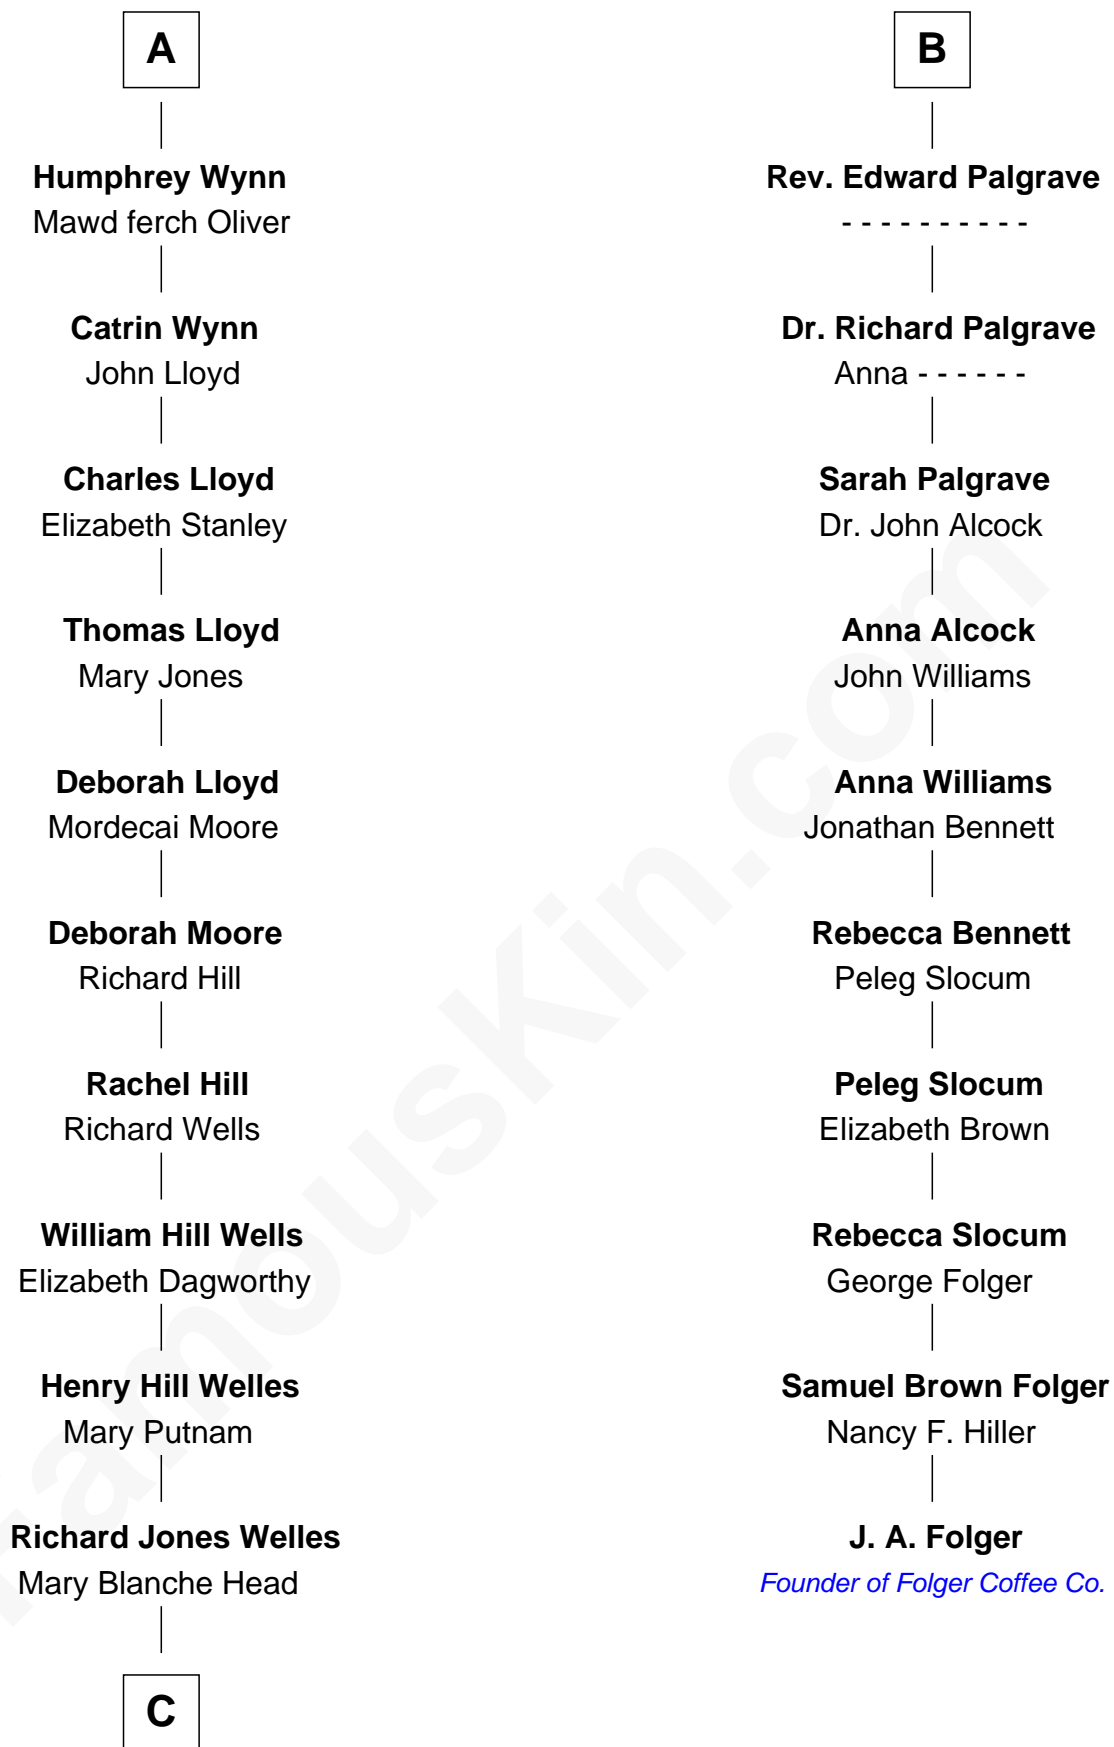

FamousKin.com

Relationship Chart of

Orson Welles

Radio, Stage, and Movie Actor

16th cousin 2 times removed of

J. A. Folger

Founder of Folger Coffee Company

C