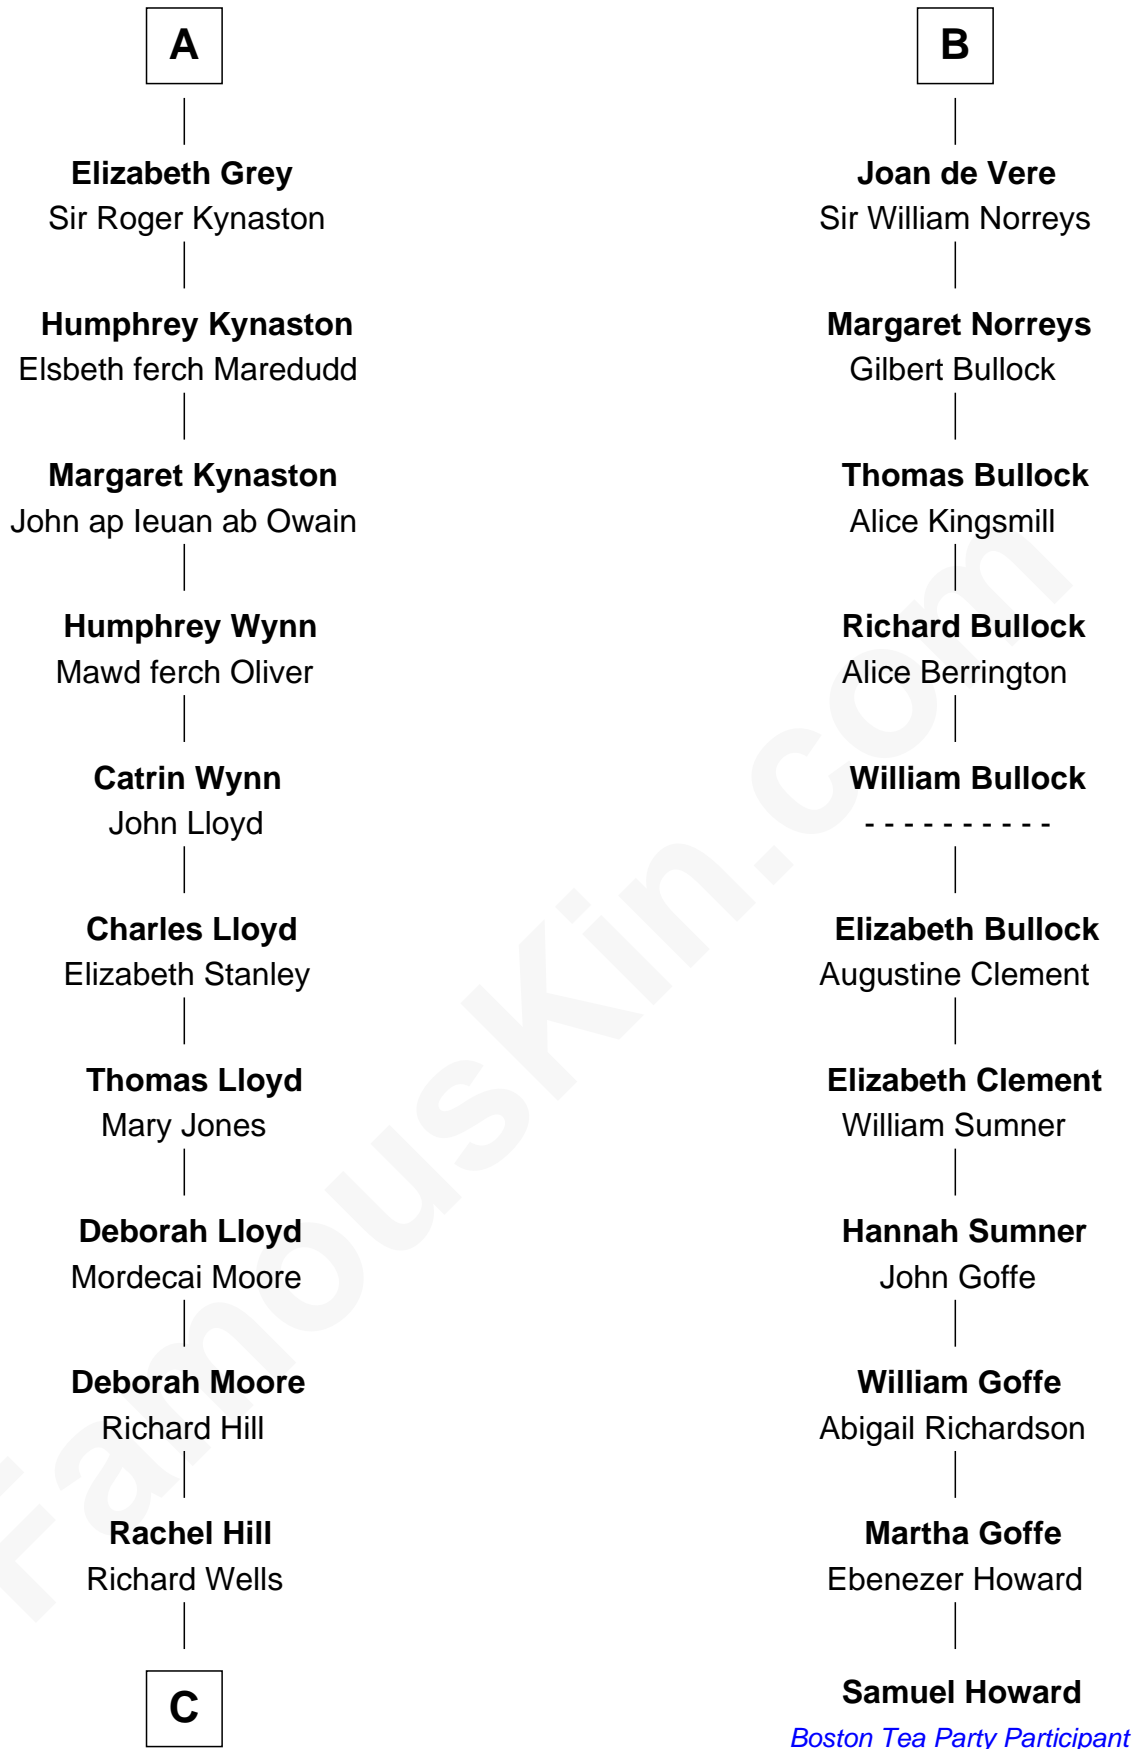

FamousKin.com

Relationship Chart of

Orson Welles

Radio, Stage, and Movie Actor

17th cousin 4 times removed of

Samuel Howard

Boston Tea Party Participant

C

William Hill Wells
Elizabeth Dagworthy

Henry Hill Welles
Mary Putnam

Richard Jones Welles
Mary Blanche Head

Richard Head Welles
Beatrice Ives

Orson Welles
Radio, Stage, and Movie Actor

FamousKin.com