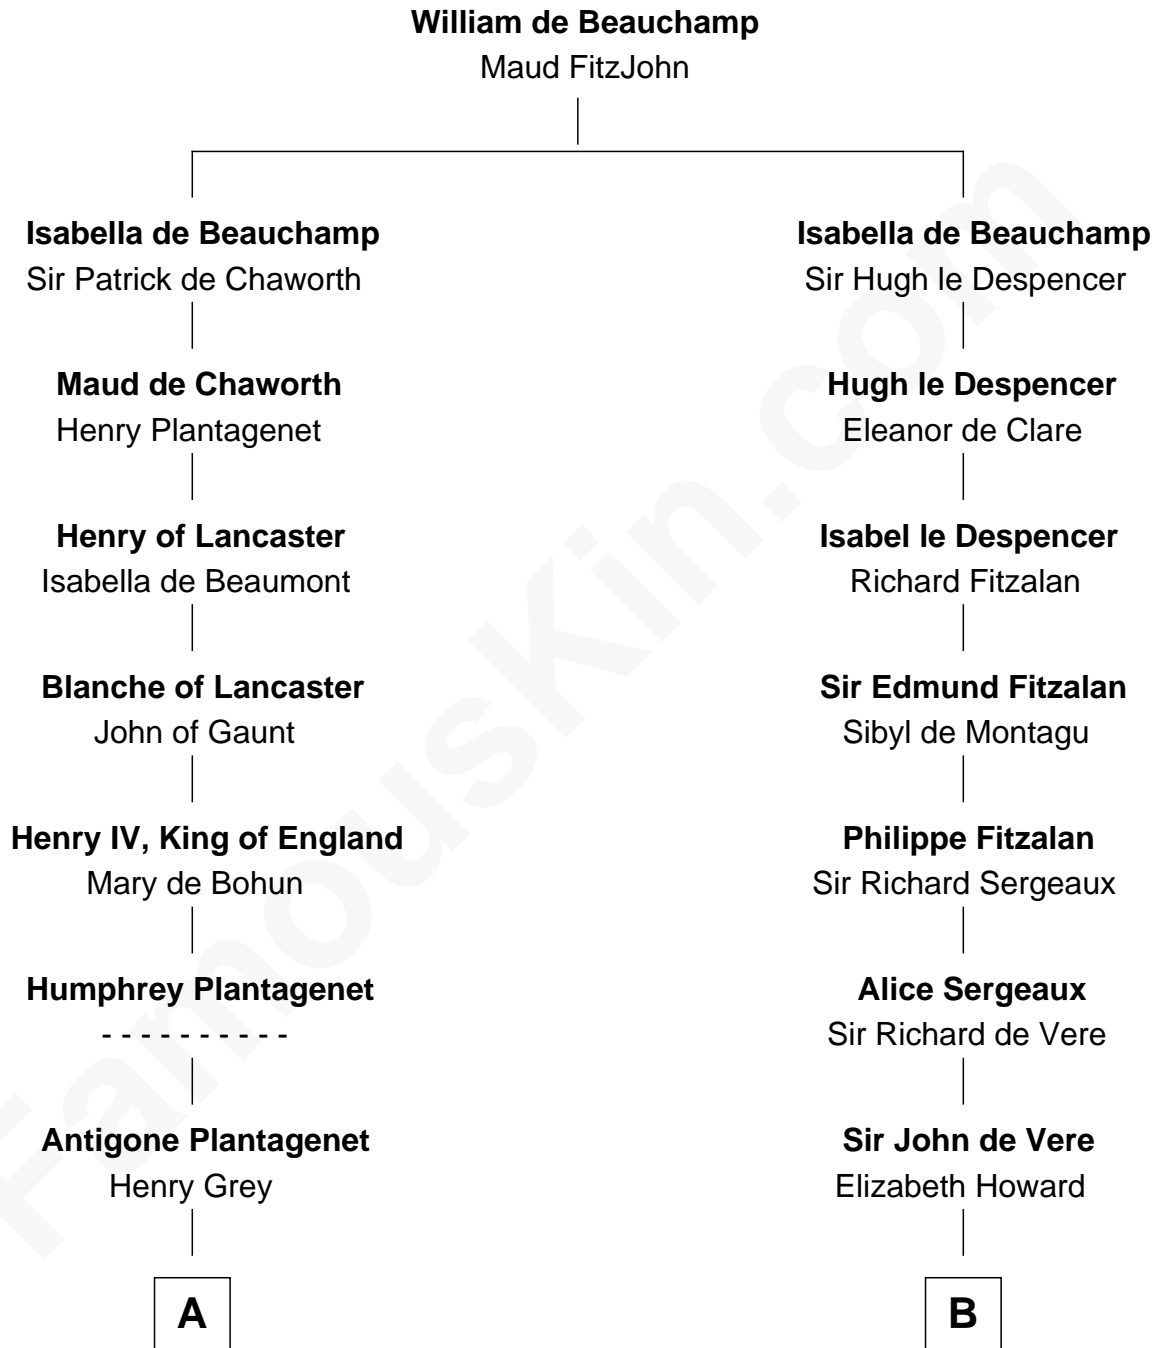

FamousKin.com

Relationship Chart of

Orson Welles

Radio, Stage, and Movie Actor

17th cousin 4 times removed of

Samuel Howard

Boston Tea Party Participant

C