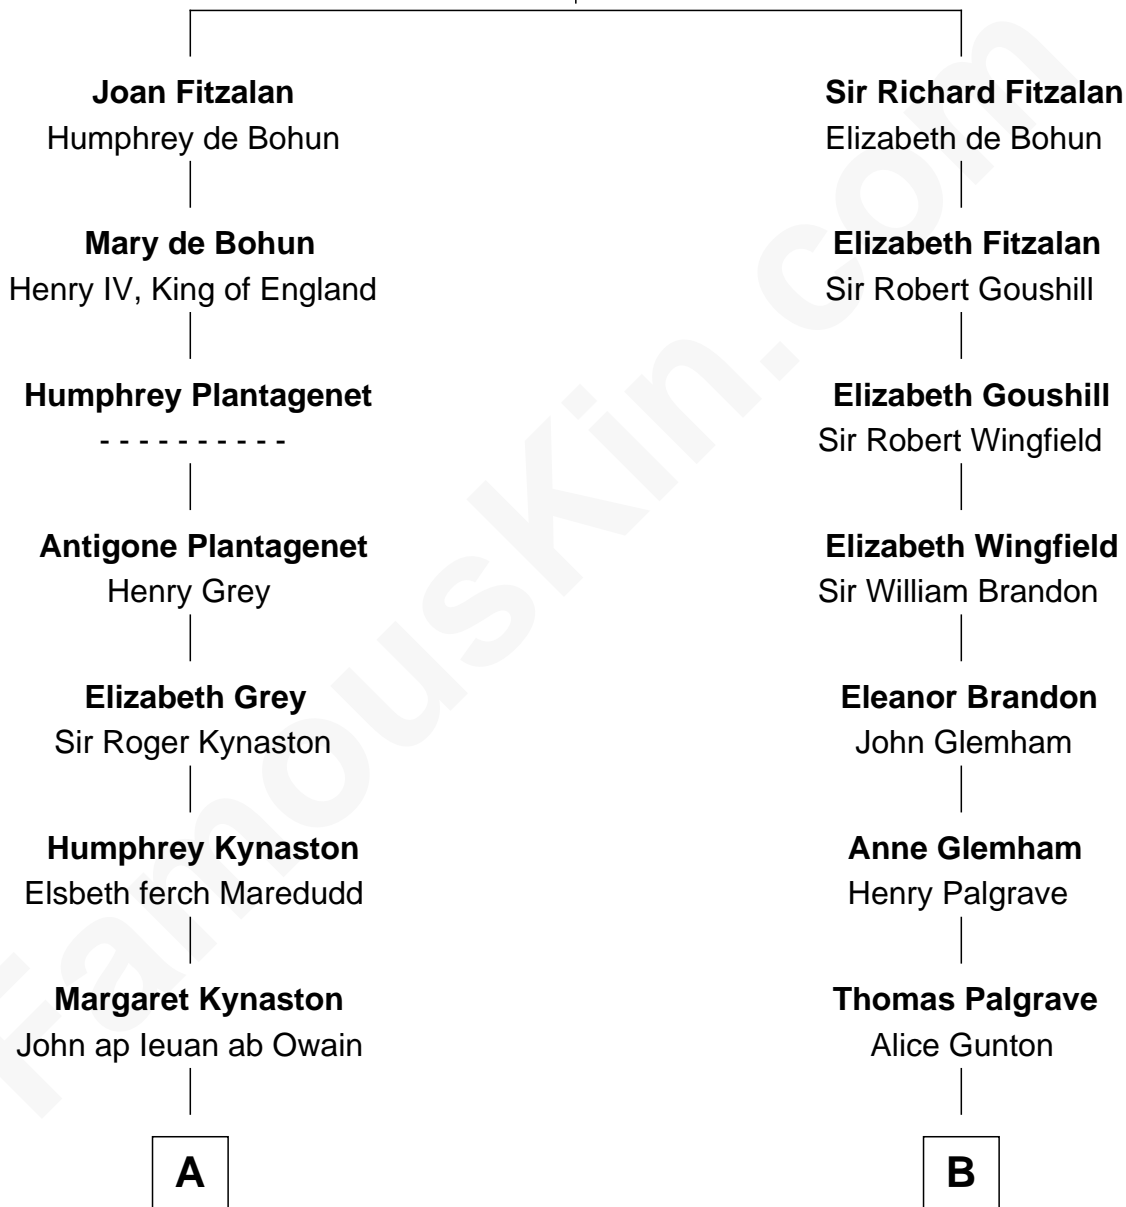

FamousKin.com Relationship Chart of

Orson Welles

Radio, Stage, and Movie Actor

14th cousin 4 times removed of

Eli Whitney

Inventor of the Cotton Gin

Richard Fitzalan
Eleanor Plantagenet

C