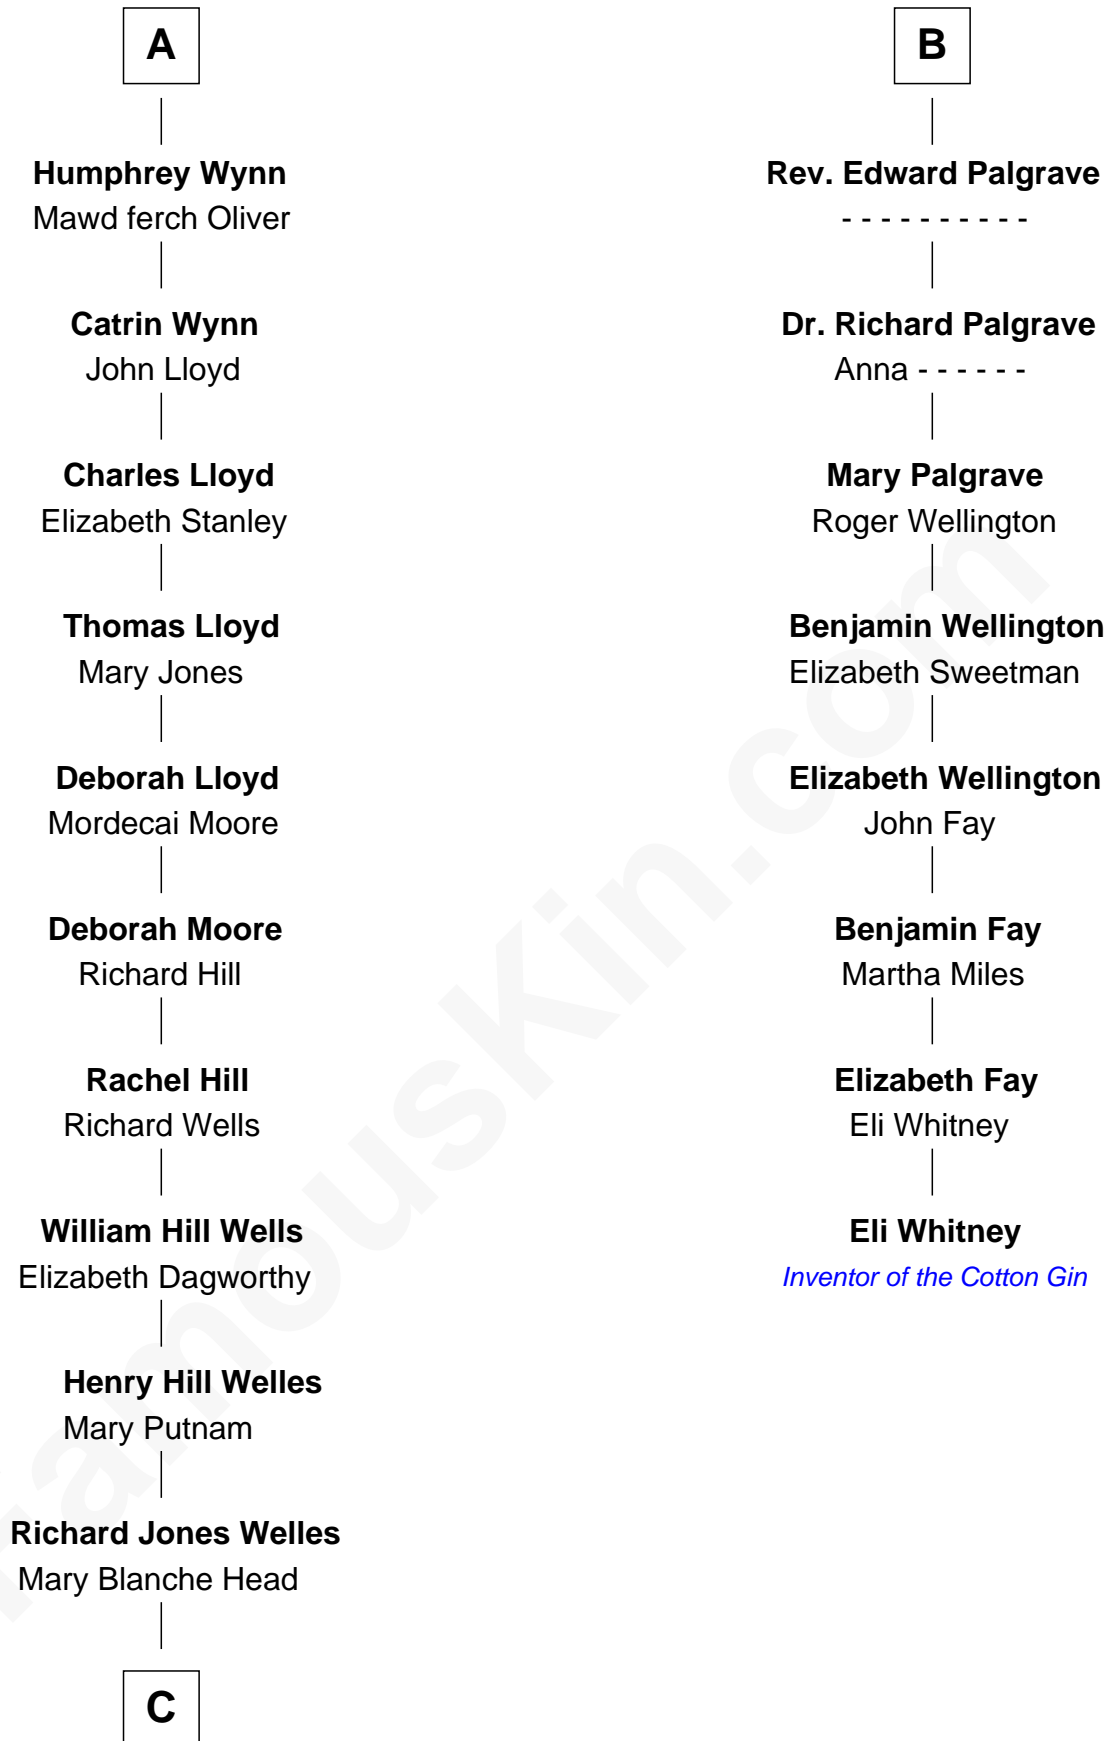

FamousKin.com Relationship Chart of

Orson Welles

Radio, Stage, and Movie Actor

14th cousin 4 times removed of

Eli Whitney

Inventor of the Cotton Gin

Richard Fitzalan
Eleanor Plantagenet

C