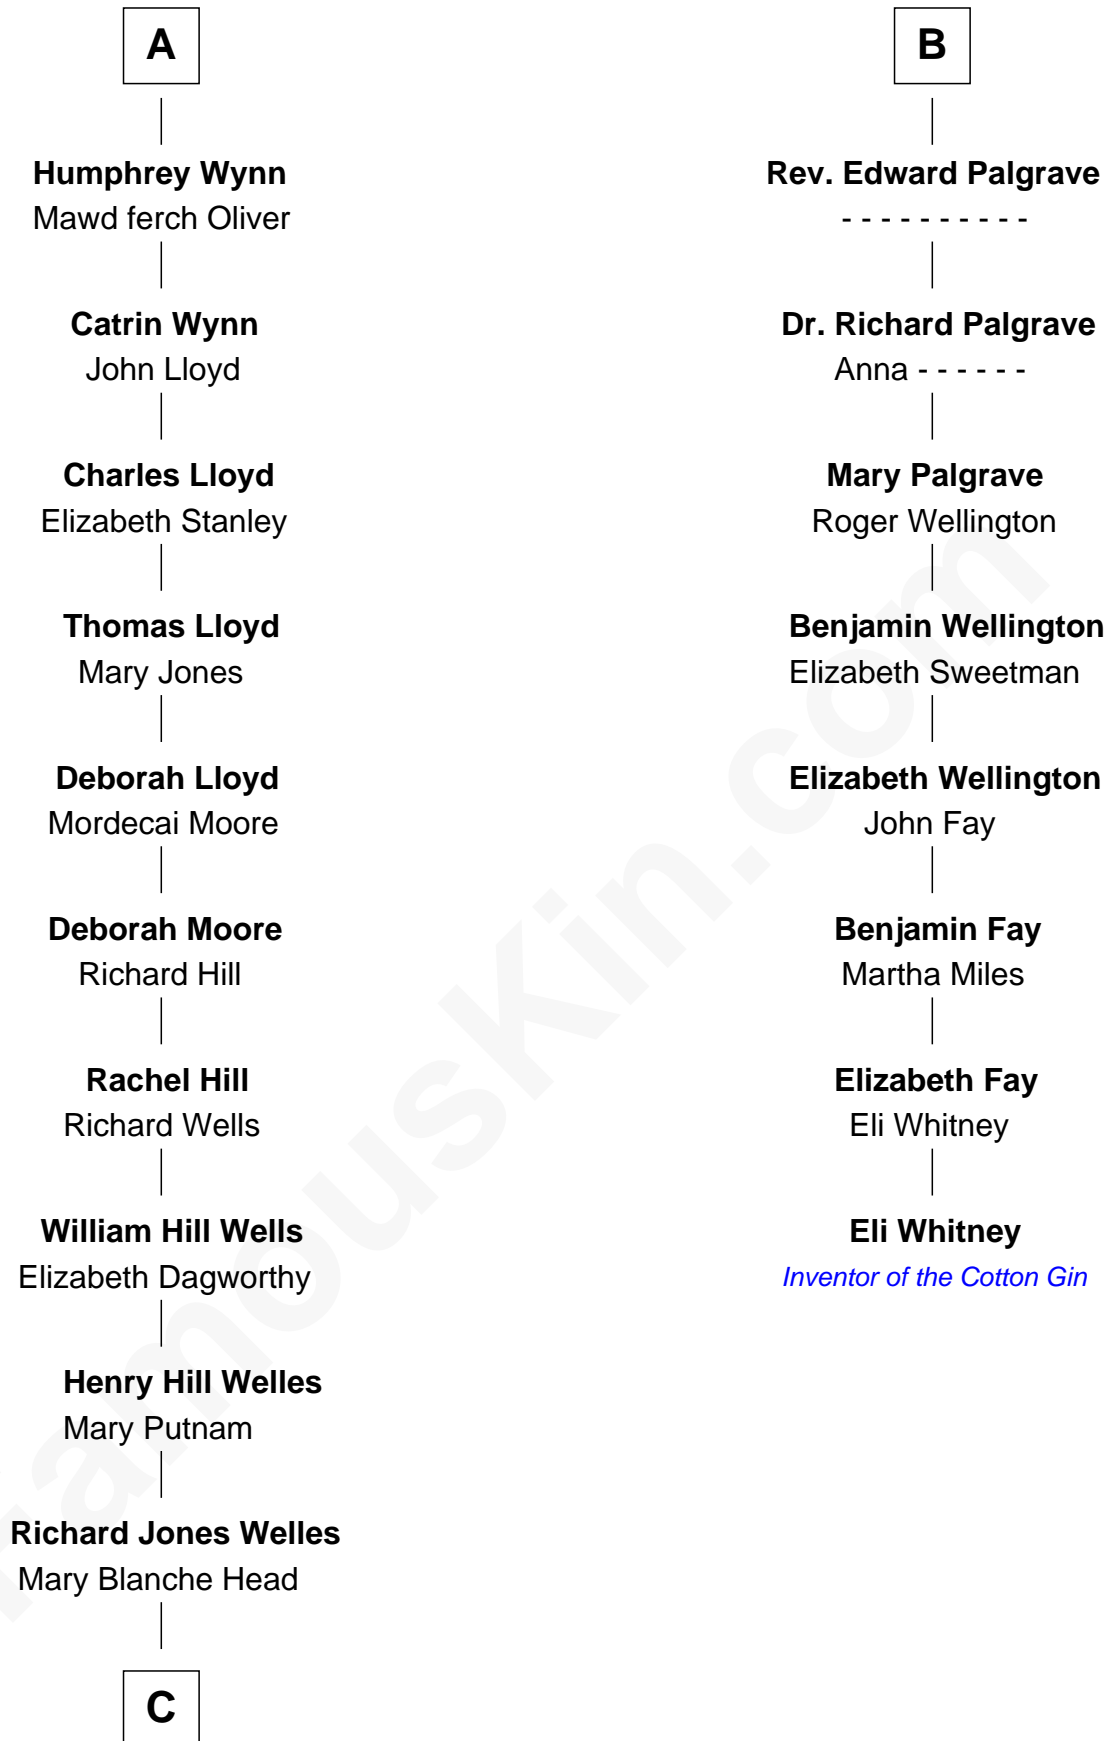

# FamousKin.com Relationship Chart of

**Orson Welles**

*Radio, Stage, and Movie Actor*

14th cousin 4 times removed of

**Eli Whitney**

*Inventor of the Cotton Gin*

**Sir William de Bohun**  
Elizabeth de Badlesmere