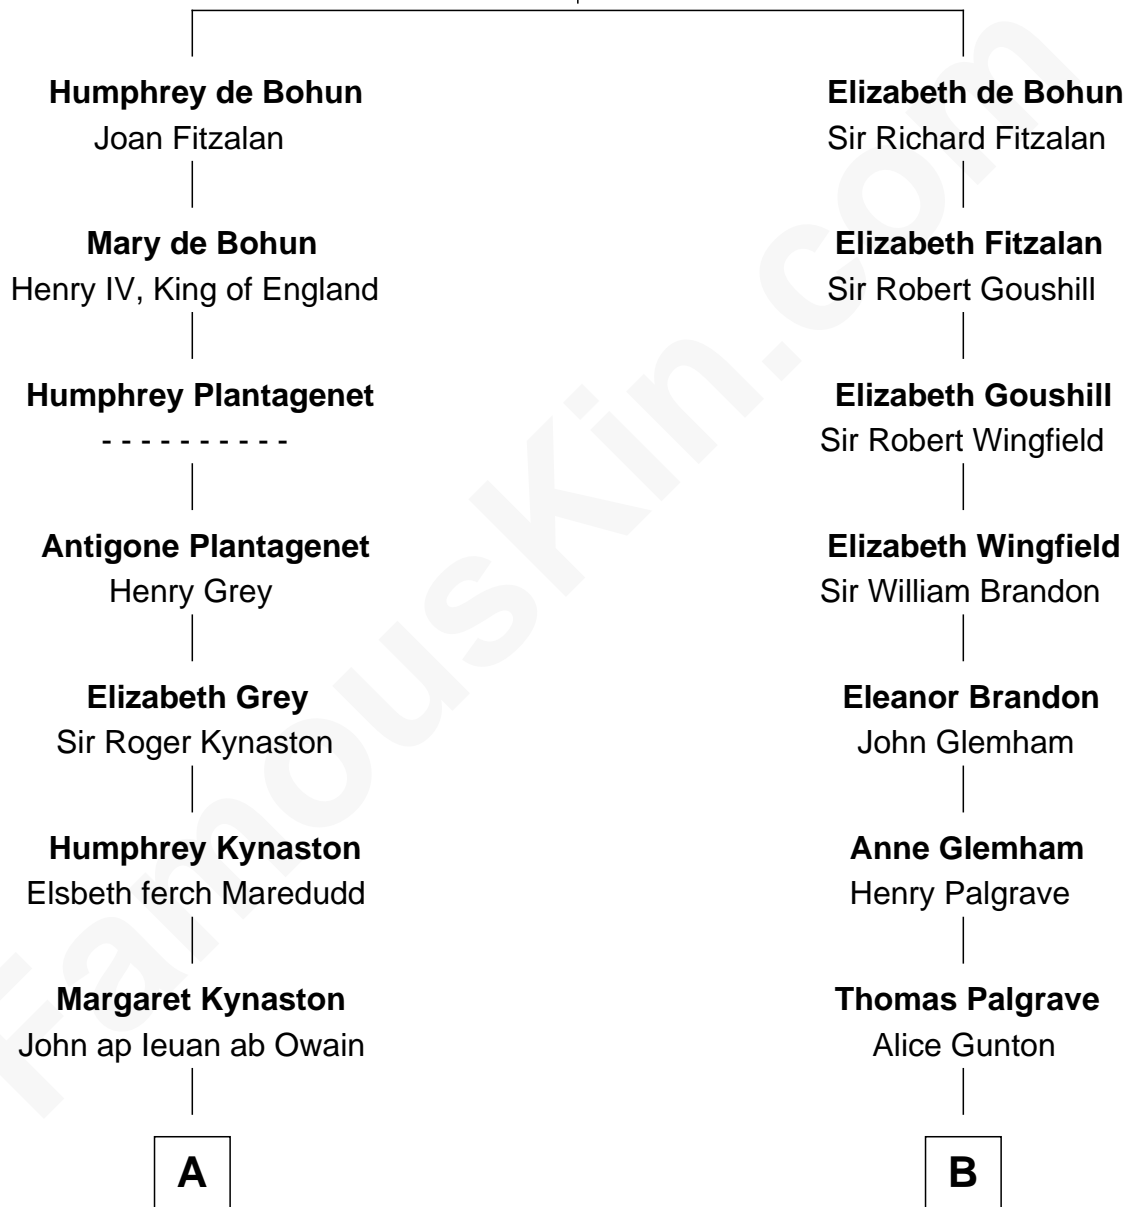

# FamousKin.com Relationship Chart of

**Orson Welles**

*Radio, Stage, and Movie Actor*

14th cousin 4 times removed of

**Eli Whitney**

*Inventor of the Cotton Gin*

**Sir William de Bohun**  
Elizabeth de Badlesmere

**C**

Richard Head Welles

Beatrice Ives

Orson Welles

*Radio, Stage, and Movie Actor*

FamousKin.com