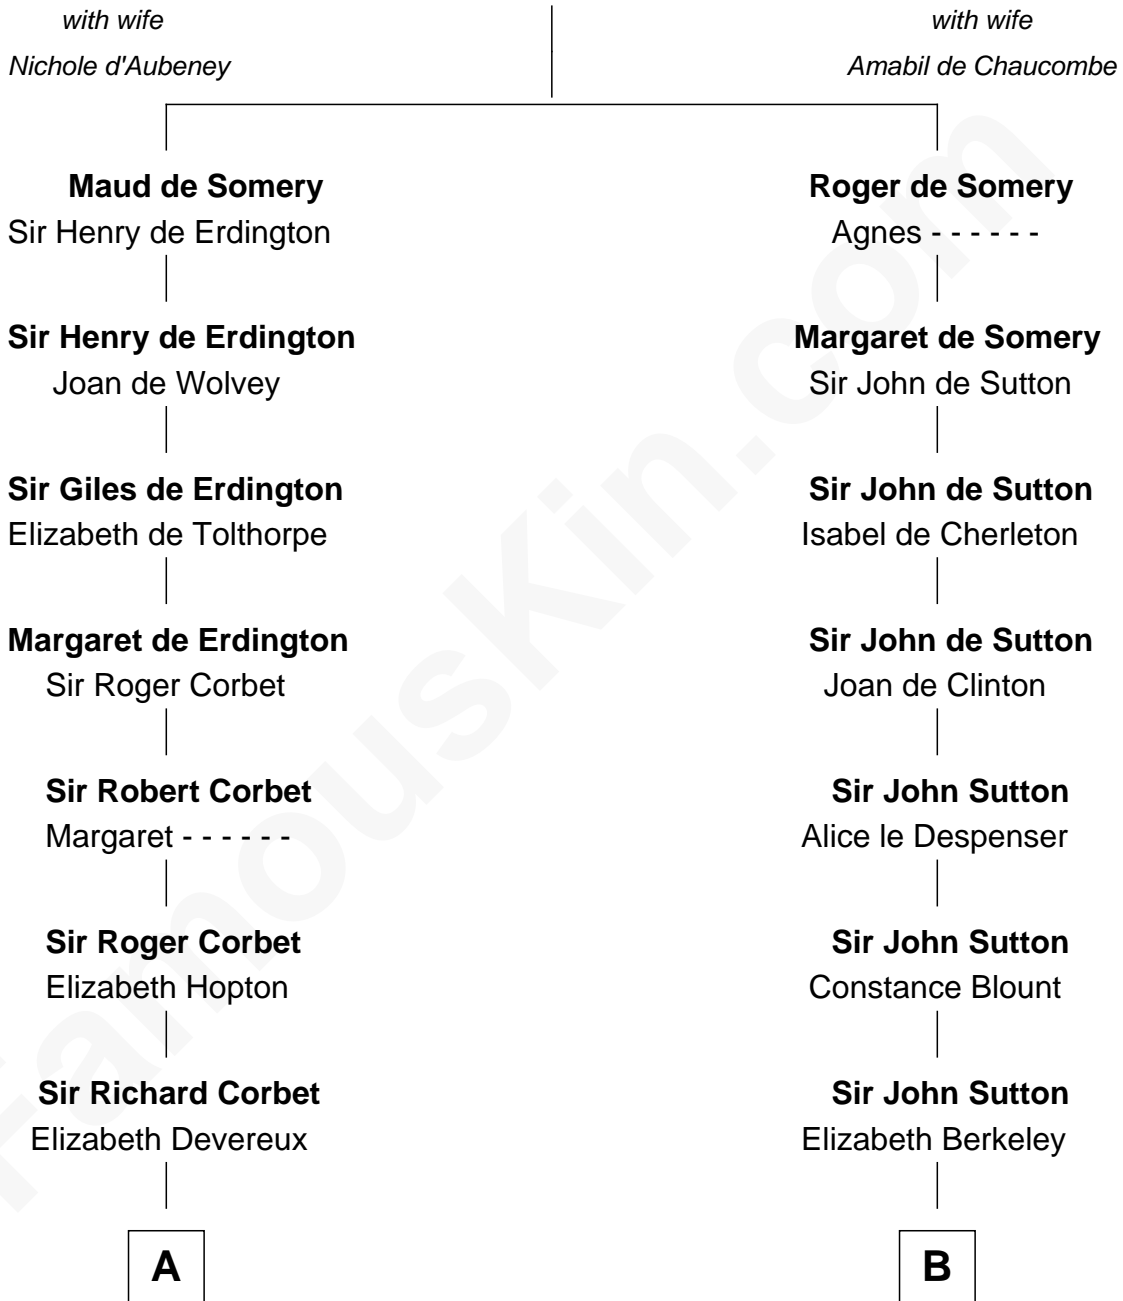

FamousKin.com

Relationship Chart of

Orson Welles

Radio, Stage, and Movie Actor

20th cousin 1 time removed of

Dr. H. H. Holmes

Serial Killer aka "Devil in the White City"

Sir Roger de Somery