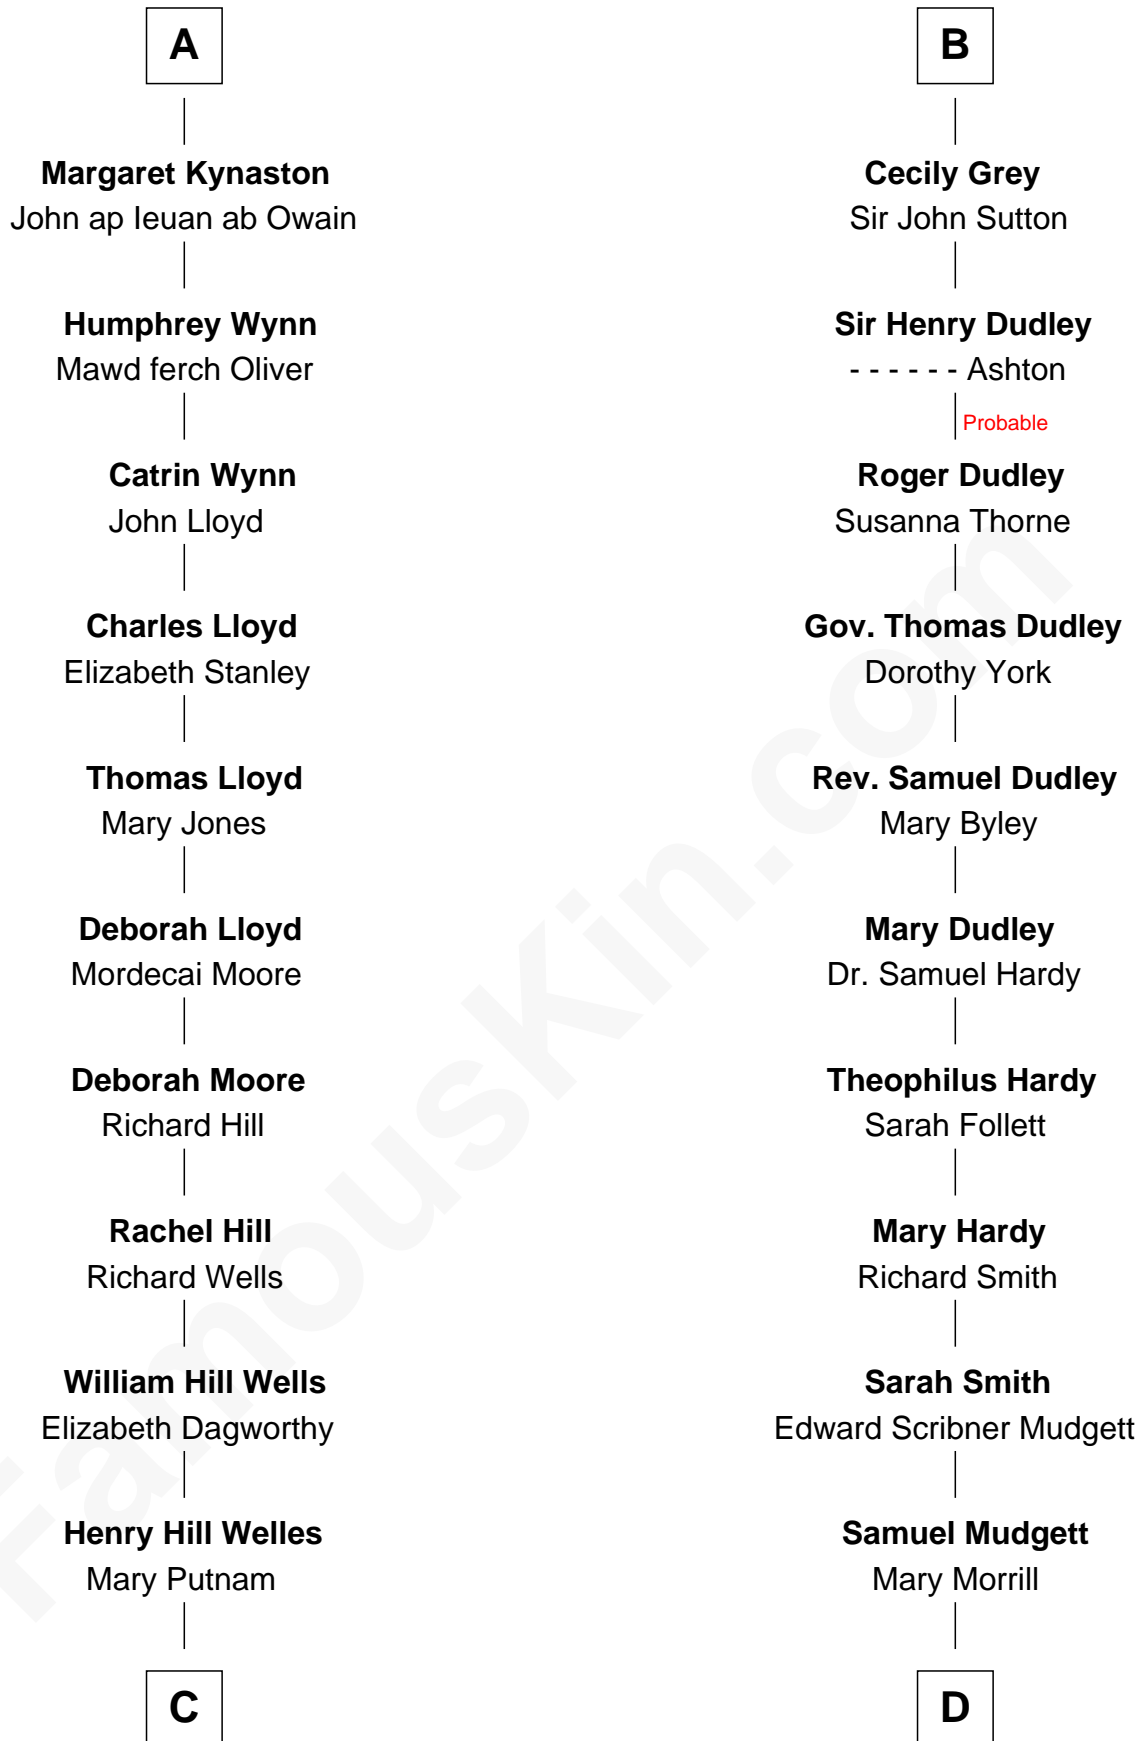

# FamousKin.com Relationship Chart of

**Orson Welles**

*Radio, Stage, and Movie Actor*

19th cousin of

**Dr. H. H. Holmes**

*Serial Killer aka "Devil in the White City"*

**C**

**Richard Jones Welles**

Mary Blanche Head

**Richard Head Welles**

Beatrice Ives

**Orson Welles**

*Radio, Stage, and Movie Actor*

**D**

**Scribner Mudgett**

Nancy Prescott

**Levi Horton Mudgett**

Theodate Page Price

**Dr. H. H. Holmes**

*Serial Killer Dr. H. H. Holmes*

FamousKin.com