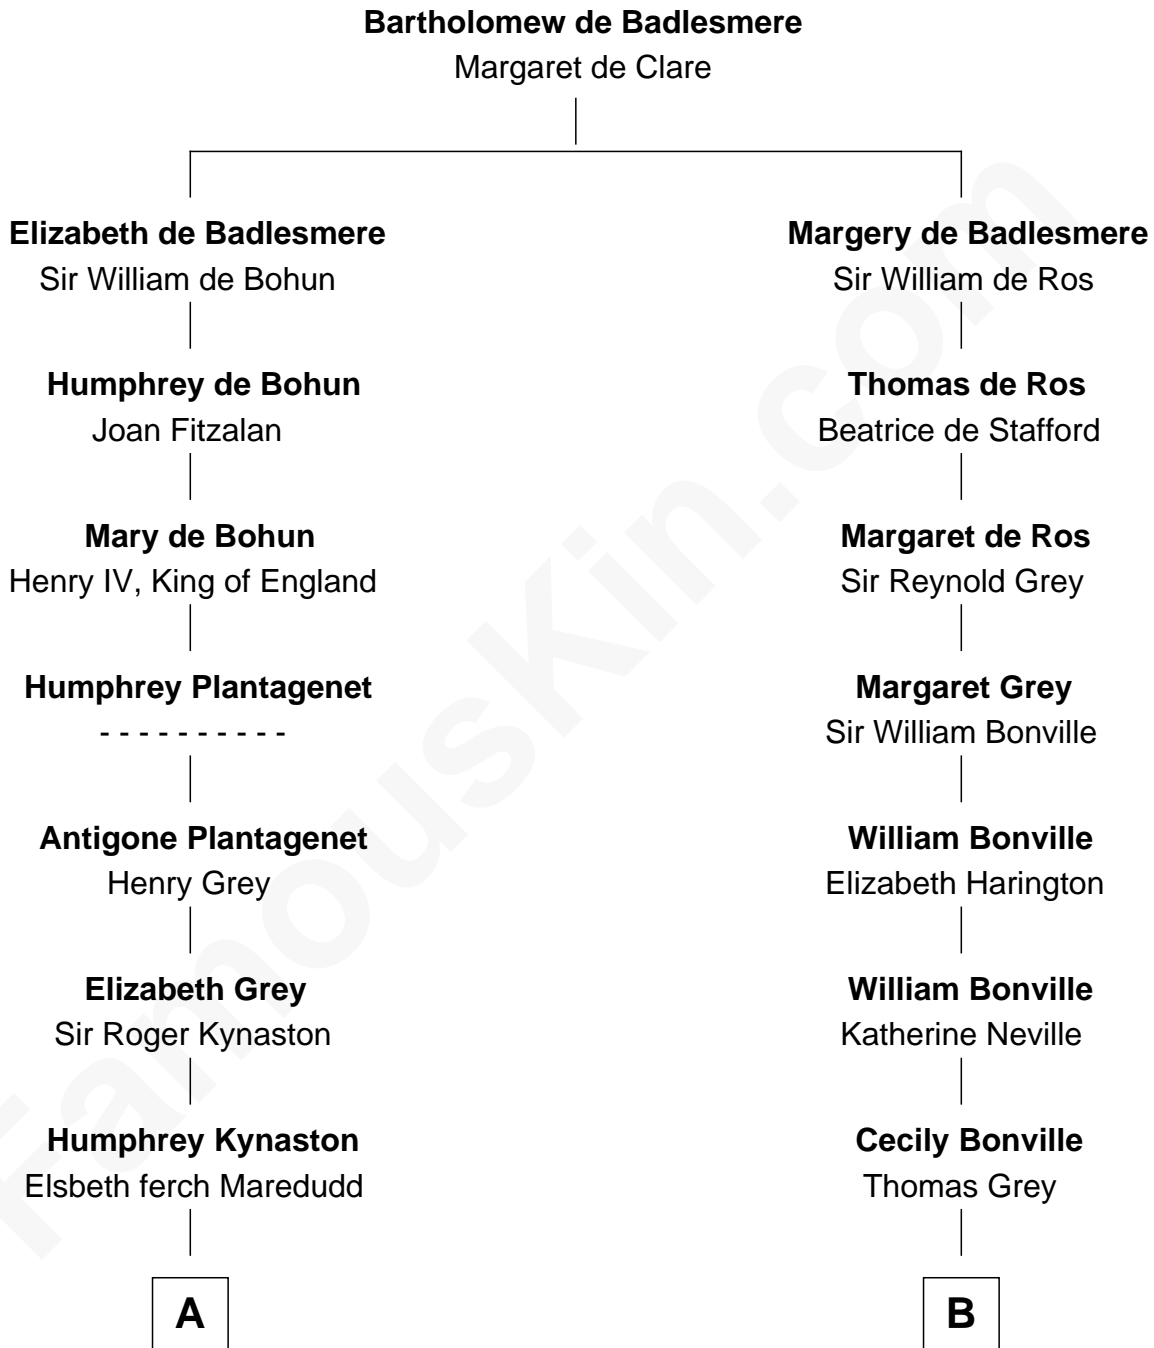

# FamousKin.com Relationship Chart of

**Orson Welles**

*Radio, Stage, and Movie Actor*

19th cousin of

**Dr. H. H. Holmes**

*Serial Killer aka "Devil in the White City"*

**C**

**Richard Jones Welles**

Mary Blanche Head

**Richard Head Welles**

Beatrice Ives

**Orson Welles**

*Radio, Stage, and Movie Actor*

**D**

**Scribner Mudgett**

Nancy Prescott

**Levi Horton Mudgett**

Theodate Page Price

**Dr. H. H. Holmes**

*Serial Killer Dr. H. H. Holmes*

FamousKin.com