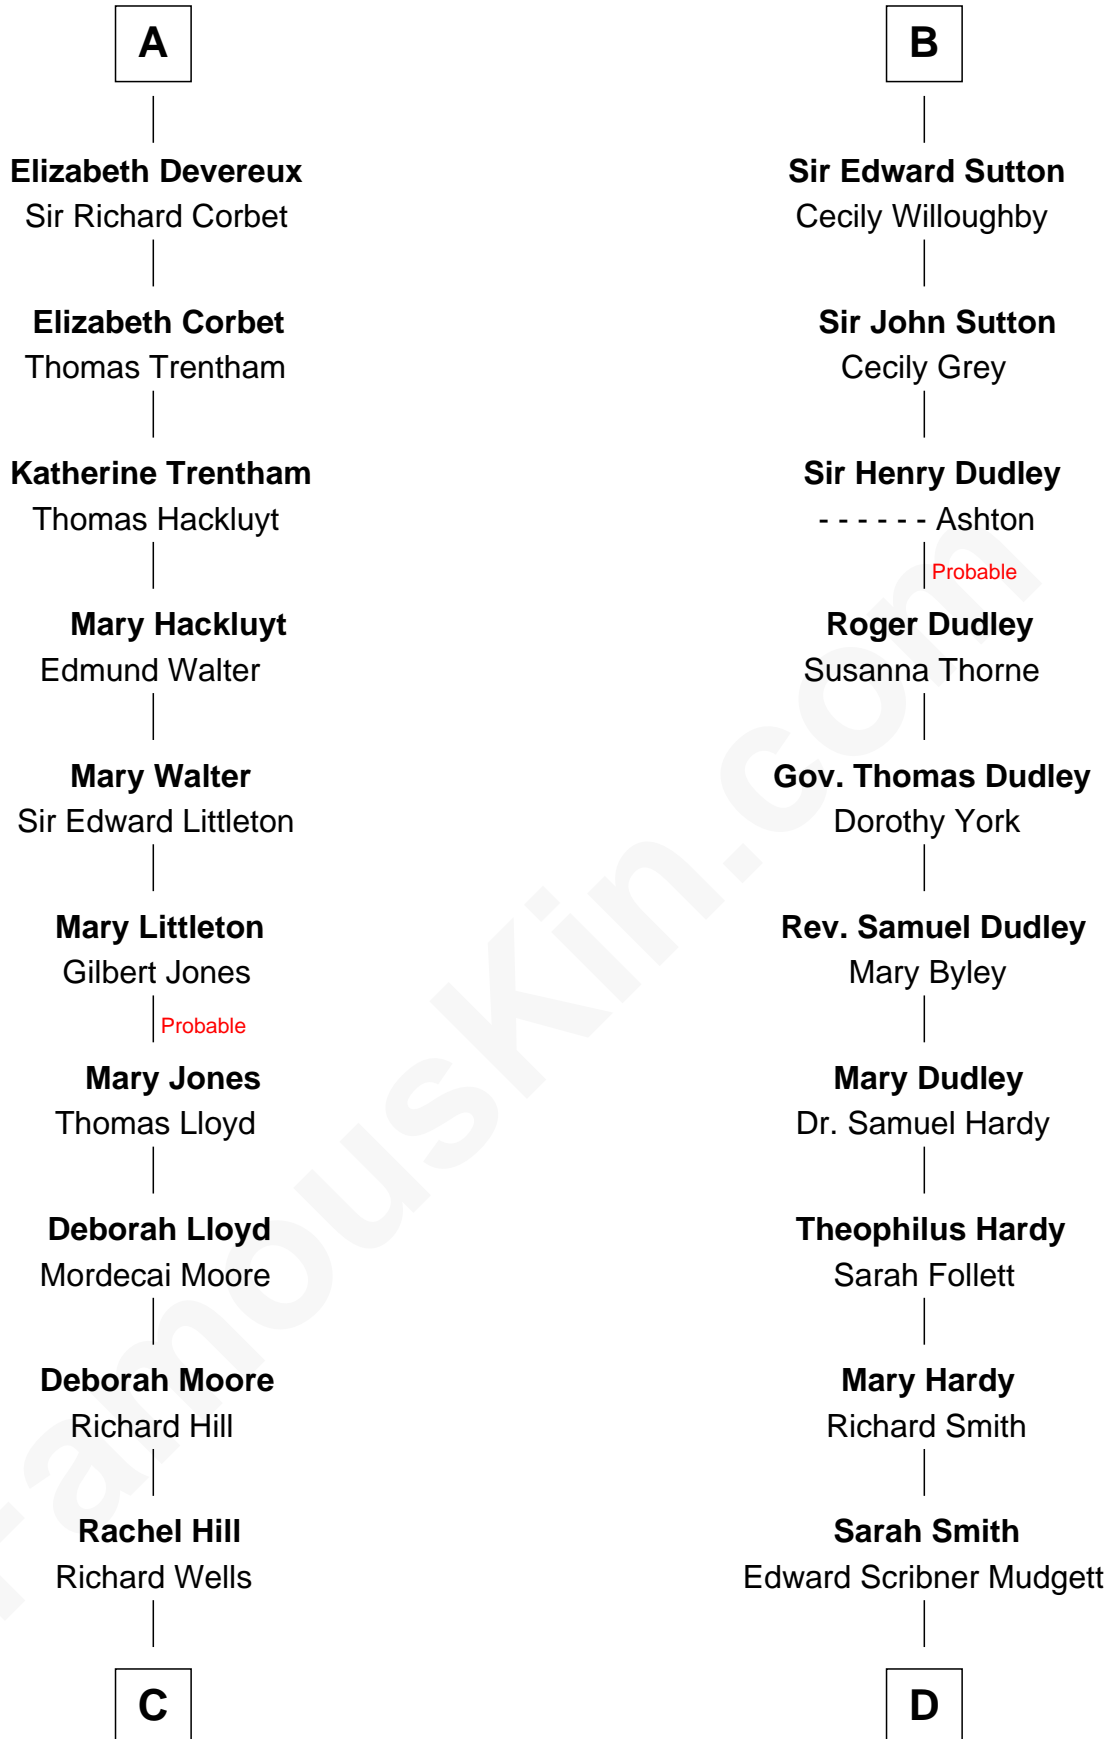

FamousKin.com Relationship Chart of

Orson Welles

Radio, Stage, and Movie Actor

20th cousin 1 time removed of

Dr. H. H. Holmes

Serial Killer aka "Devil in the White City"

Sir Hugh le Despencer

Isabella de Beauchamp

Constance Blount

Sir John Sutton

Elizabeth Berkeley

Sir Edmund Sutton

Joyce Tiptoft

B

C

William Hill Wells
Elizabeth Dagworthy

Levi Horton Mudgett
Theodate Page Price

Dr. H. H. Holmes
Serial Killer Dr. H. H. Holmes