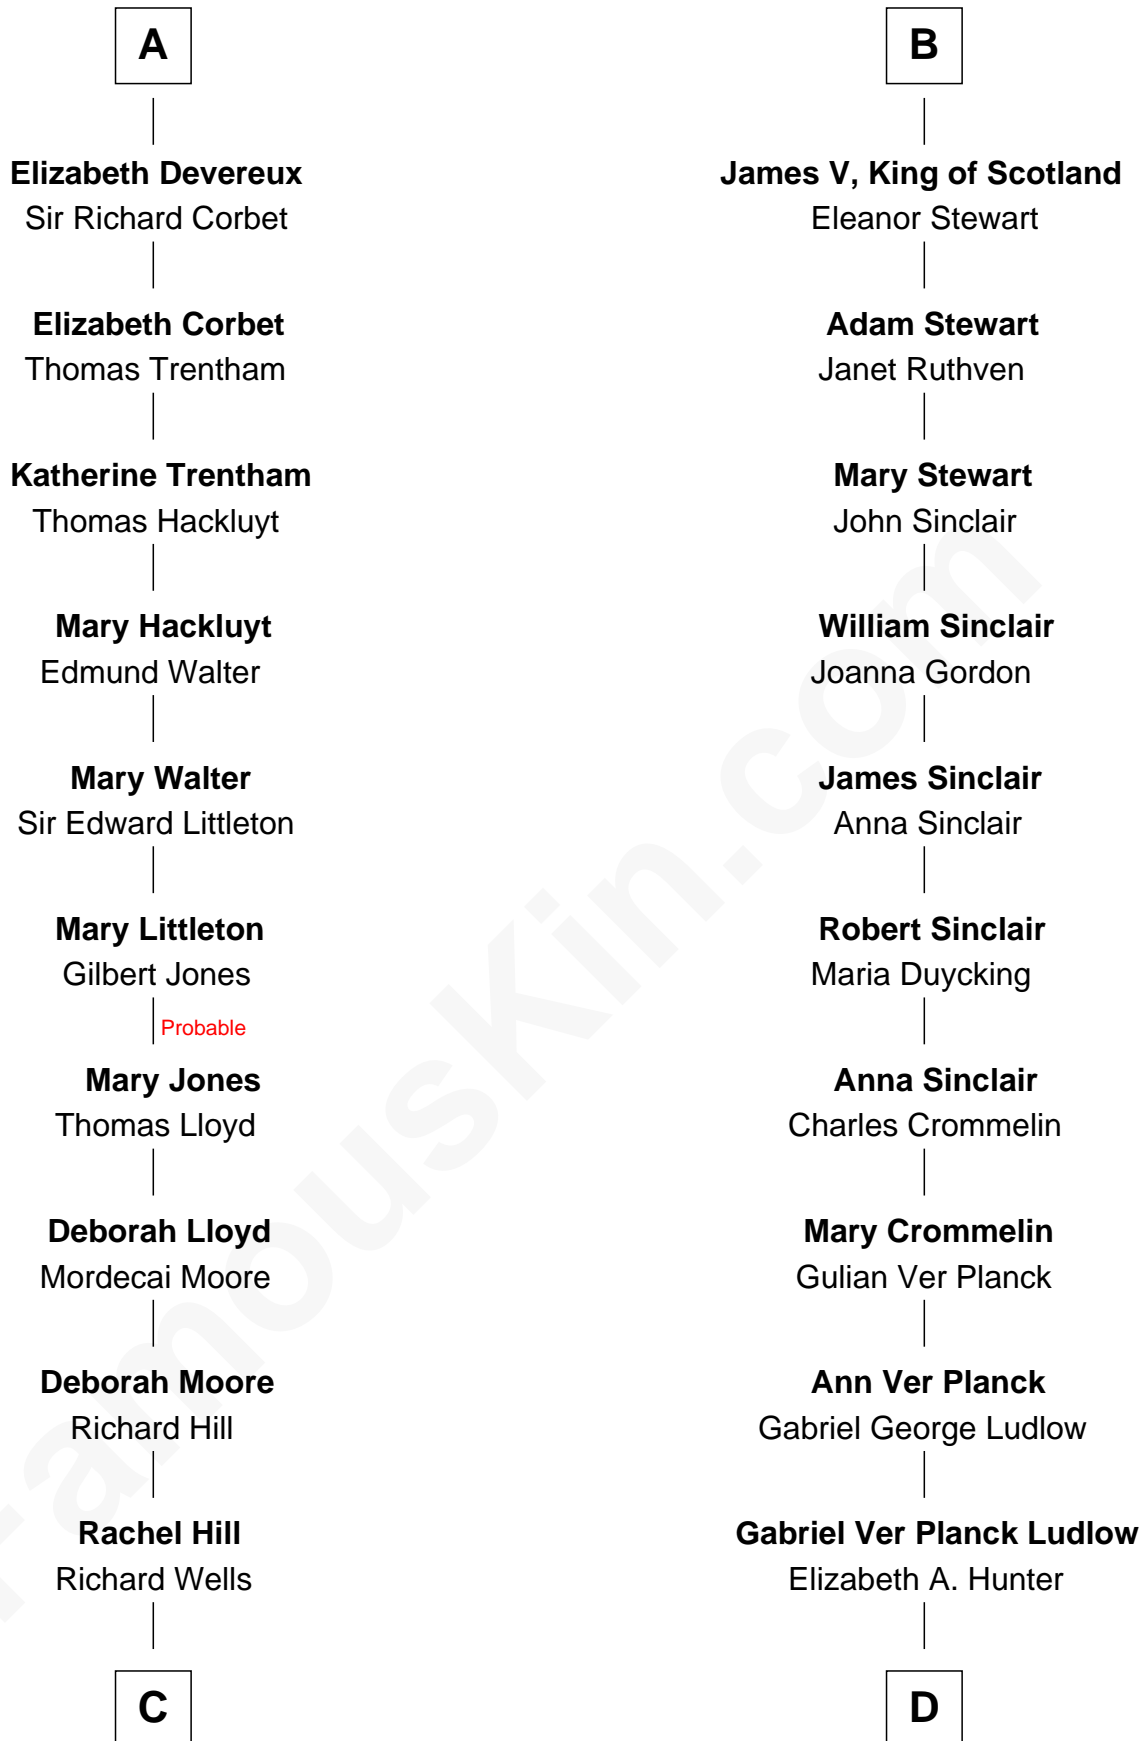

FamousKin.com

Relationship Chart of

Orson Welles

Radio, Stage, and Movie Actor

20th cousin 1 time removed of

Eleanor Roosevelt

First Lady of President Franklin D. Roosevelt

Sir Hugh I de Audley

Iseult de Mortimer

C

William Hill Wells
Elizabeth Dagworthy

Henry Hill Welles
Mary Putnam

Richard Jones Welles
Mary Blanche Head

Richard Head Welles
Beatrice Ives

Orson Welles
Radio, Stage, and Movie Actor

D

Dr. Edward Hunter Ludlow
Elizabeth Livingston

Mary Livingston Ludlow
Valentine Gill Hall

Anna Rebecca Hall
Elliott Roosevelt

Eleanor Roosevelt
First Lady of Franklin Roosevelt