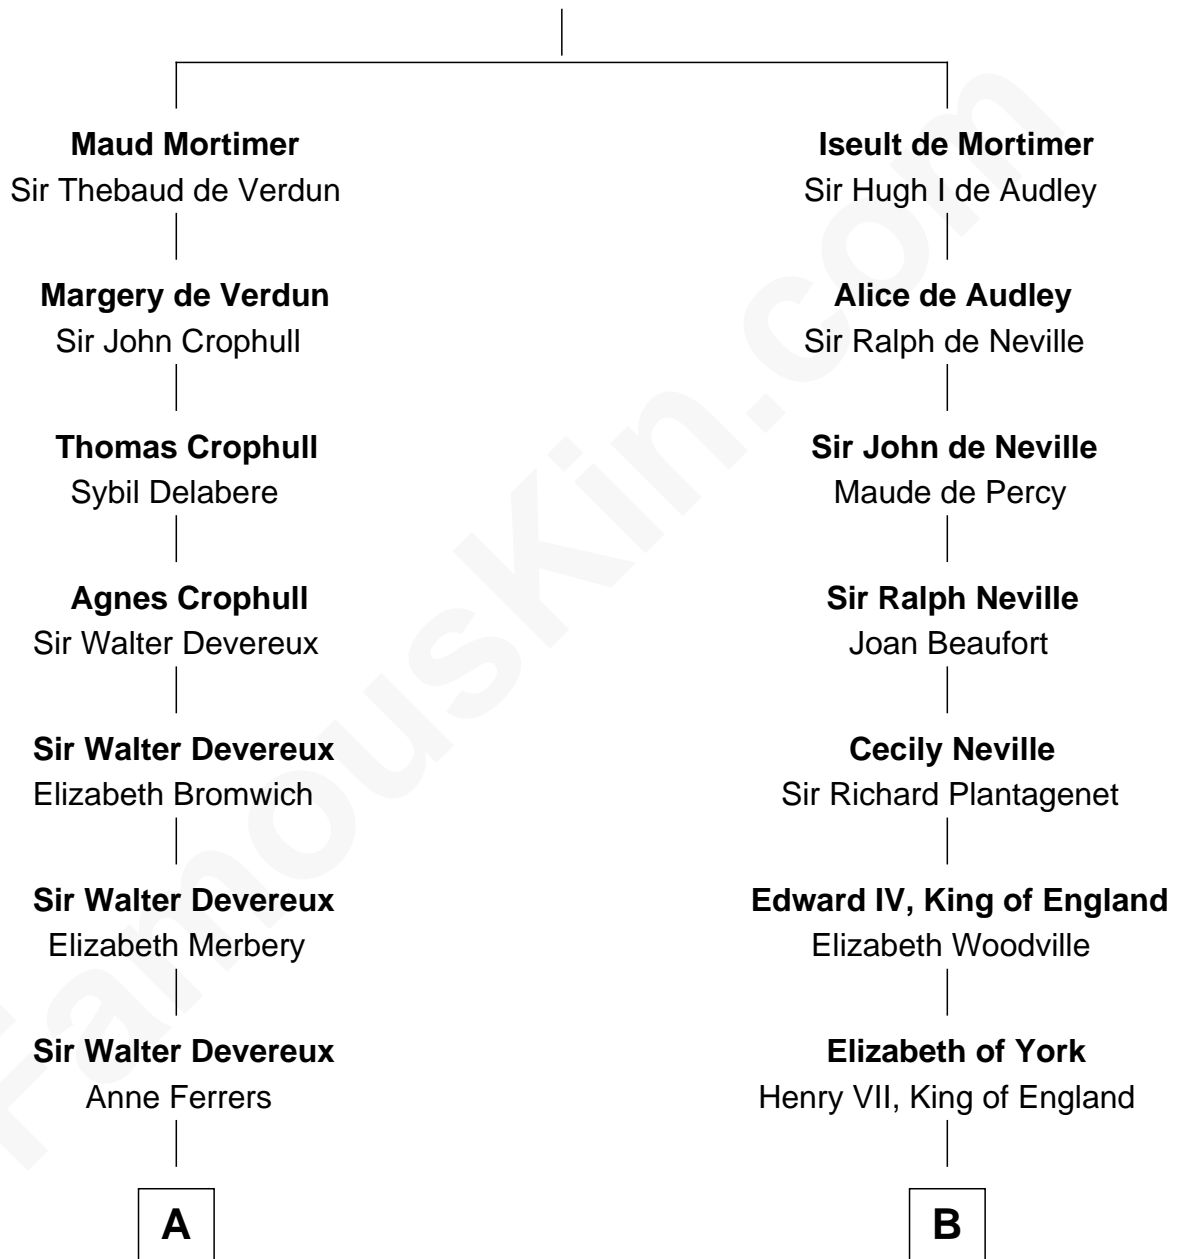

FamousKin.com

Relationship Chart of

Orson Welles

Radio, Stage, and Movie Actor

21st cousin of

Eleanor Roosevelt

First Lady of President Franklin D. Roosevelt

Sir Edmund Mortimer

Margaret de Fiennes

C

William Hill Wells
Elizabeth Dagworthy

Henry Hill Welles
Mary Putnam

Richard Jones Welles
Mary Blanche Head

Richard Head Welles
Beatrice Ives

Orson Welles
Radio, Stage, and Movie Actor

D

Gabriel Ver Planck Ludlow
Elizabeth A. Hunter

Dr. Edward Hunter Ludlow
Elizabeth Livingston

Mary Livingston Ludlow
Valentine Gill Hall

Anna Rebecca Hall
Elliott Roosevelt

Eleanor Roosevelt
First Lady of Franklin Roosevelt