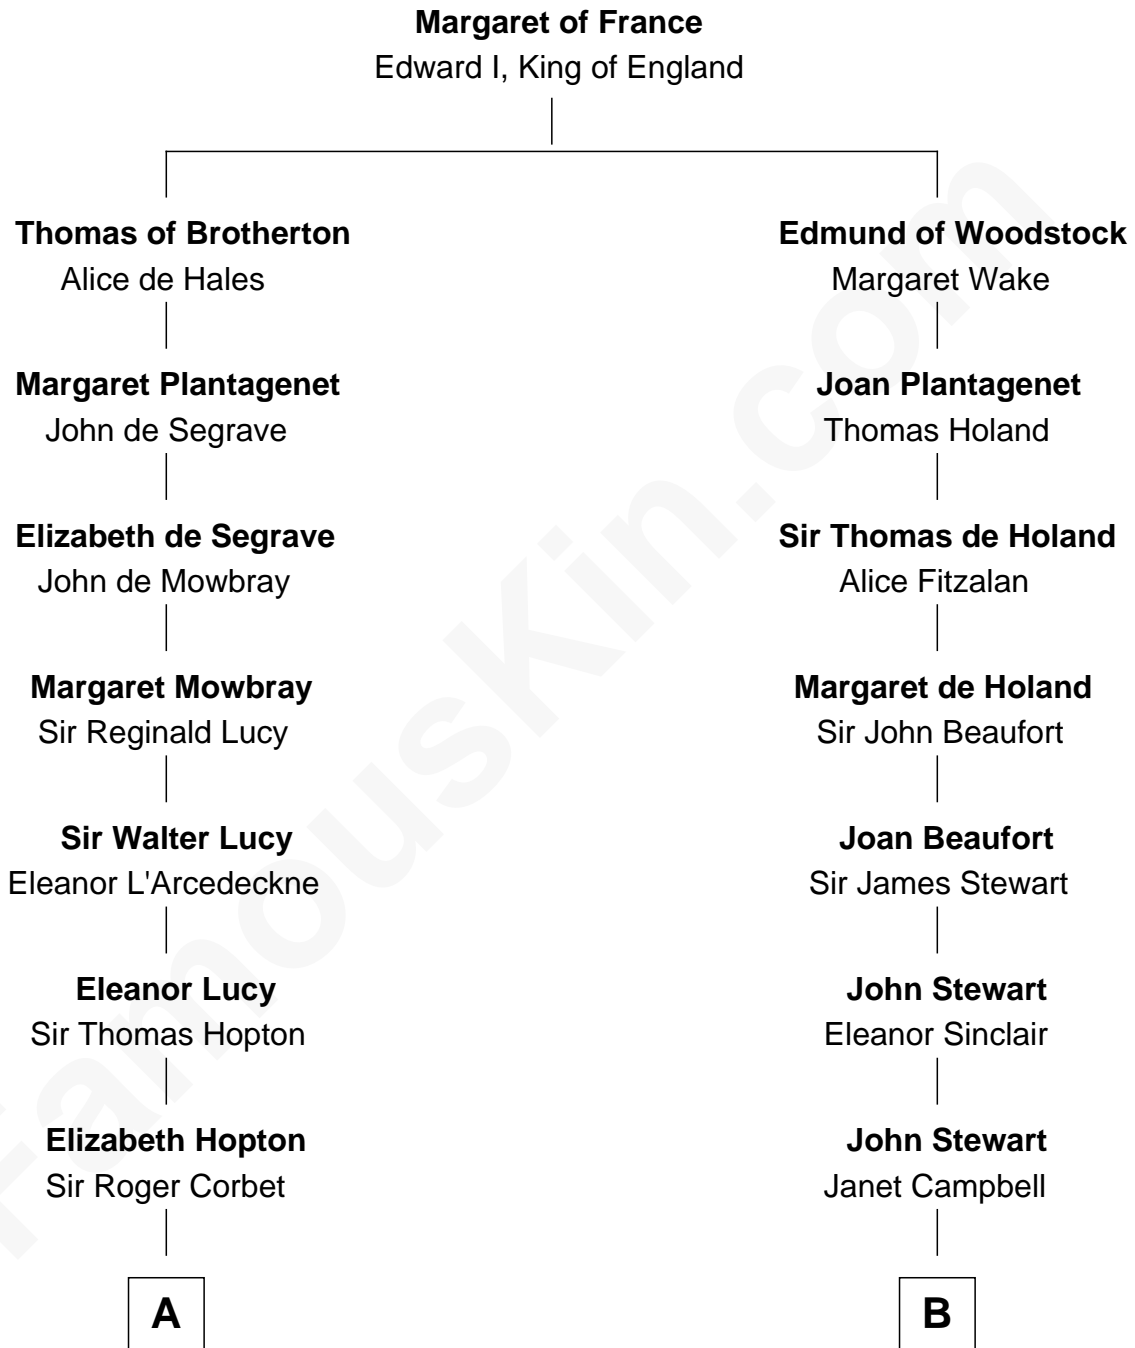

## Relationship Chart of

### Orson Welles

*Radio, Stage, and Movie Actor*

19th cousin 2 times removed of

### Eleanor Roosevelt

*First Lady of President Franklin D. Roosevelt*

**C**

**William Hill Wells**  
Elizabeth Dagworthy

**Henry Hill Welles**  
Mary Putnam

**Richard Jones Welles**  
Mary Blanche Head

**Richard Head Welles**  
Beatrice Ives