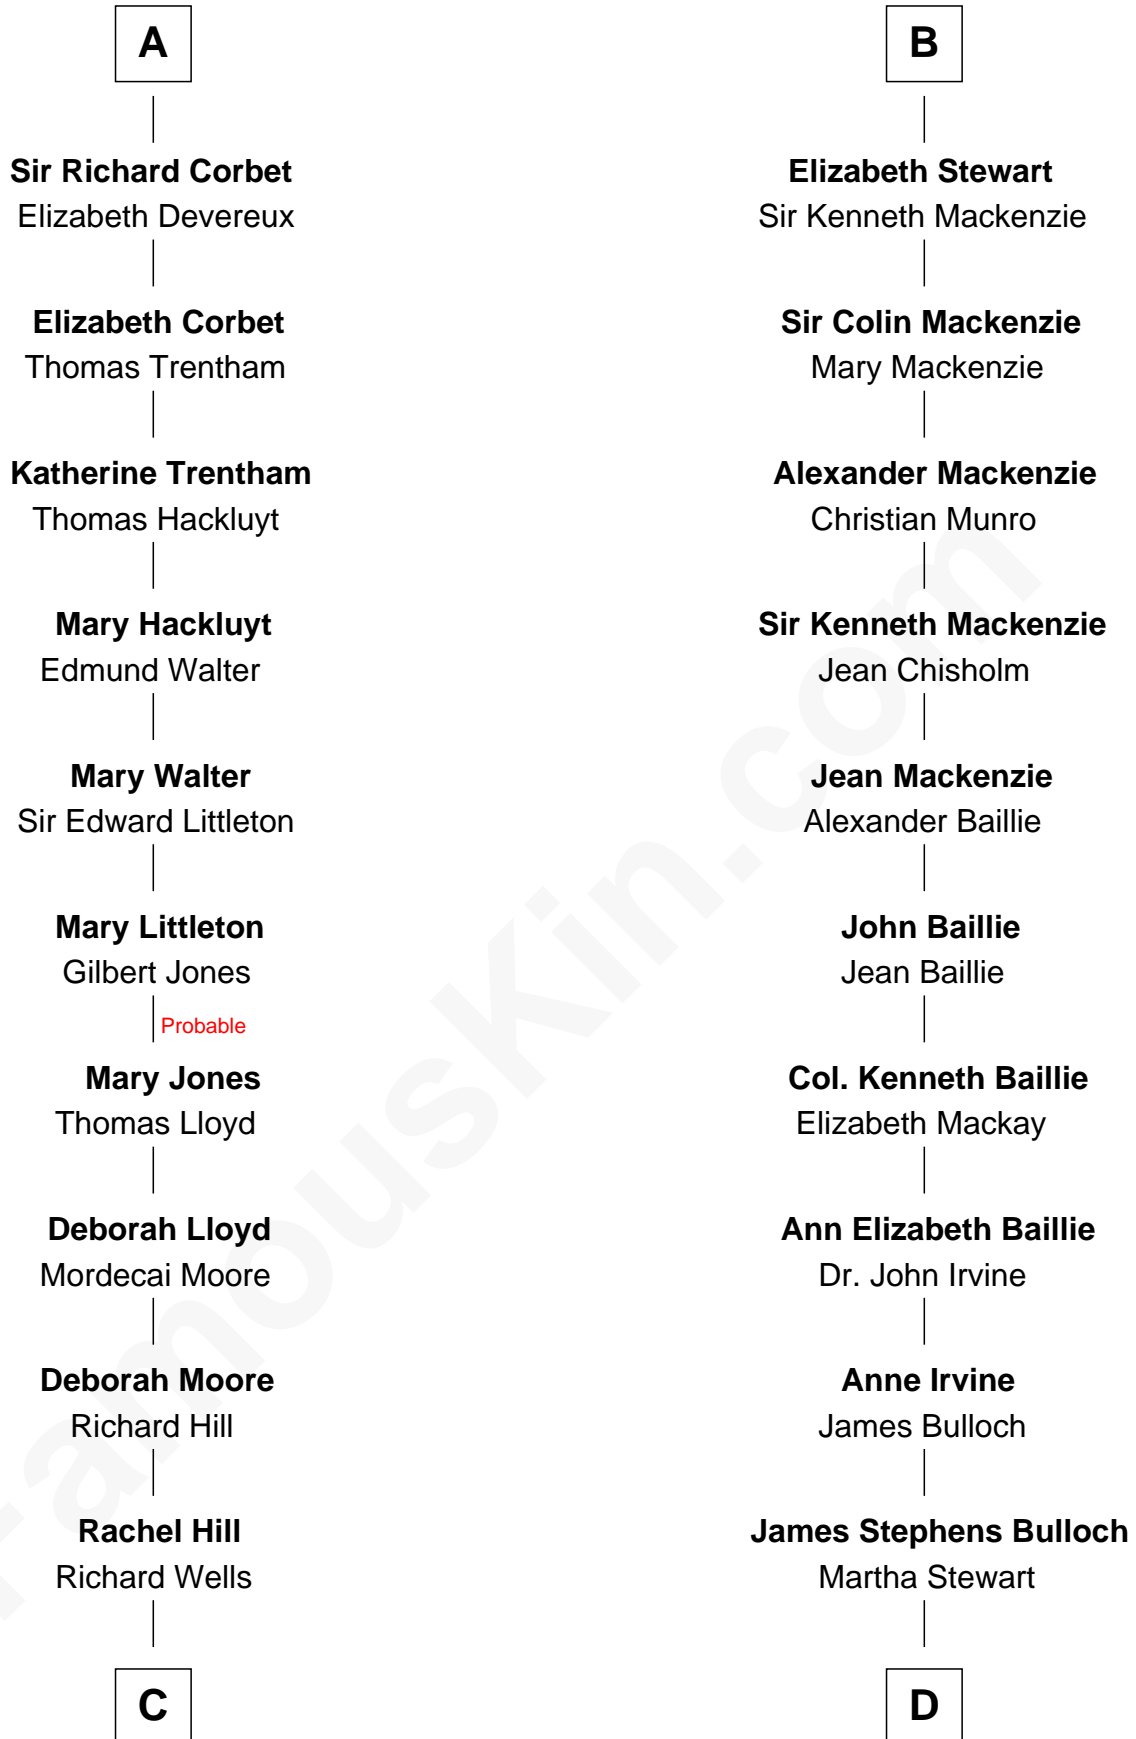

## Relationship Chart of

### Orson Welles

*Radio, Stage, and Movie Actor*

19th cousin 2 times removed of

### Eleanor Roosevelt

*First Lady of President Franklin D. Roosevelt*

**C**

**William Hill Wells**  
Elizabeth Dagworthy

**Henry Hill Welles**  
Mary Putnam

**Richard Jones Welles**  
Mary Blanche Head

**Richard Head Welles**  
Beatrice Ives