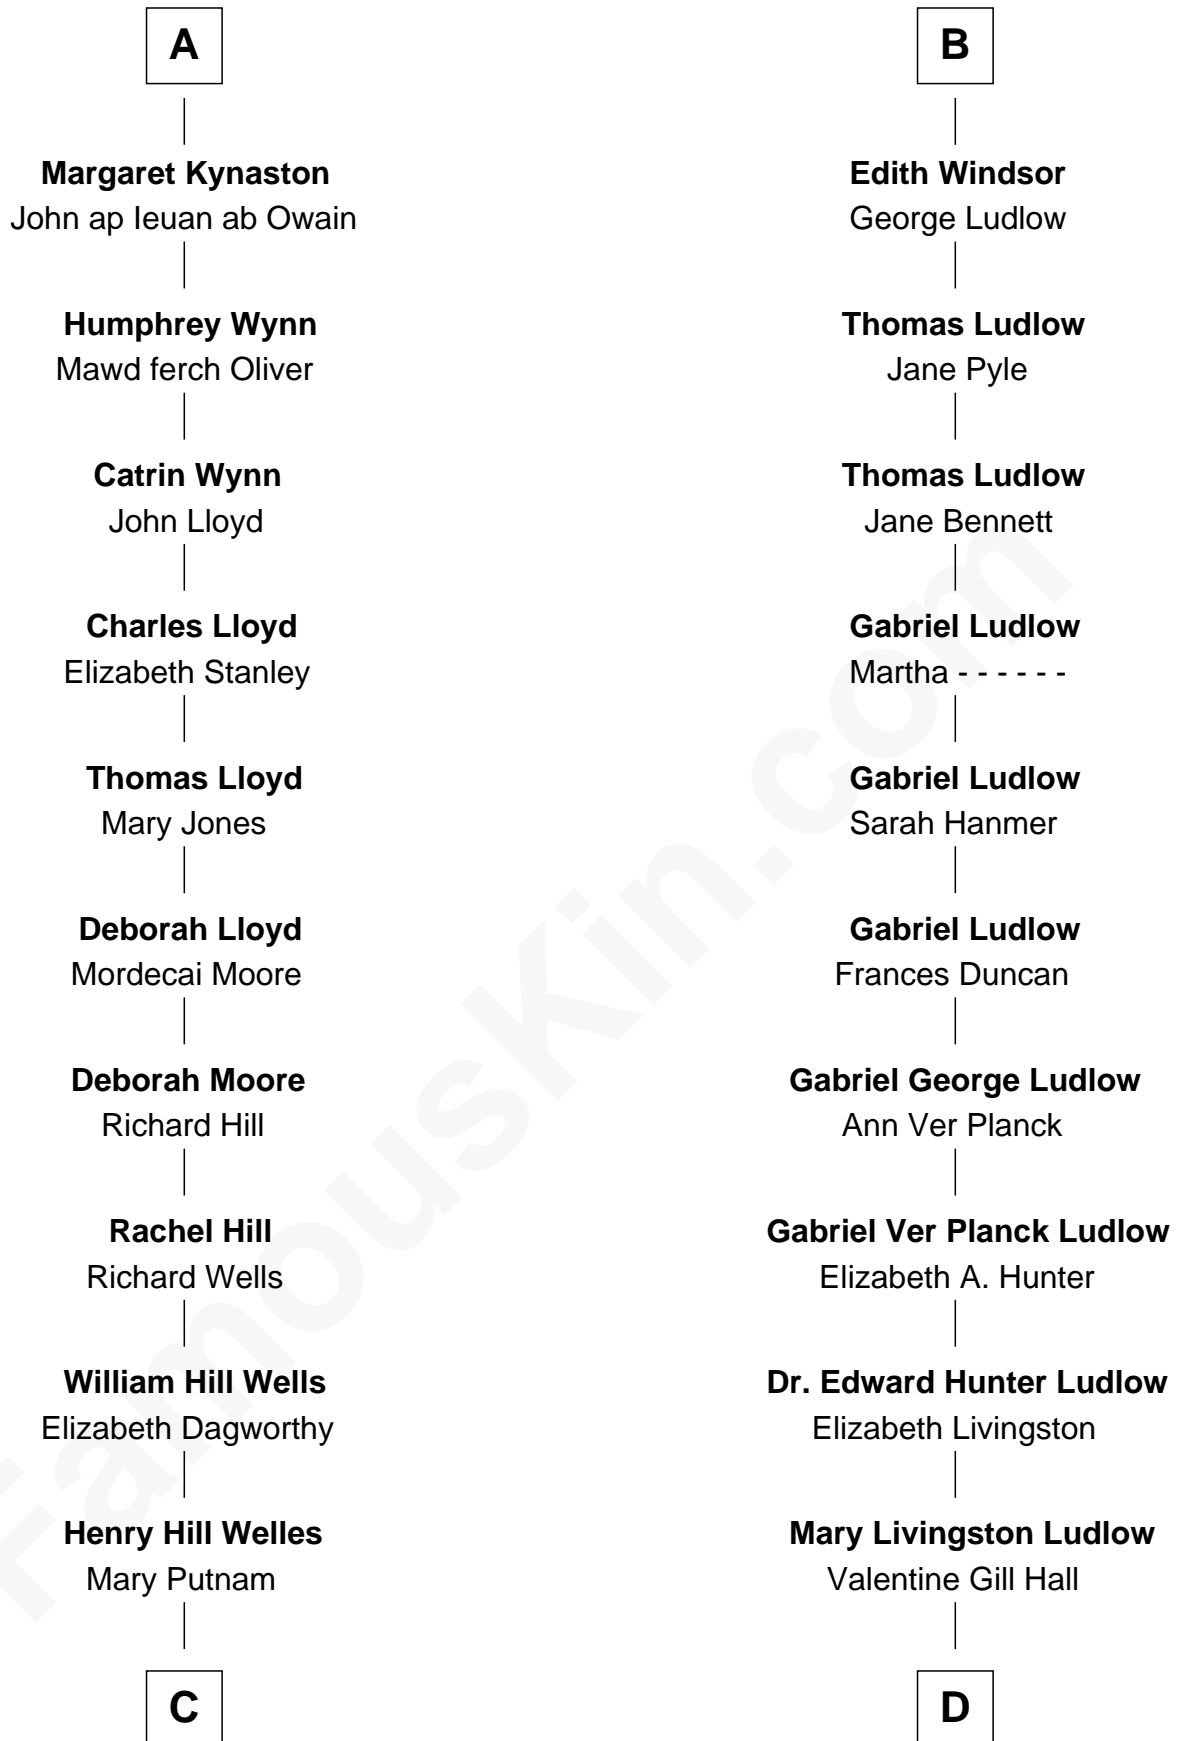

FamousKin.com

Relationship Chart of

Orson Welles

Radio, Stage, and Movie Actor

18th cousin 1 time removed of

Eleanor Roosevelt

First Lady of President Franklin D. Roosevelt

Humphrey de Bohun
Elizabeth Plantagenet

Sir William de Bohun
Elizabeth de Badlesmere

Humphrey de Bohun
Joan Fitzalan

Mary de Bohun
Henry IV, King of England

Humphrey Plantagenet

Antigone Plantagenet
Henry Grey

Elizabeth Grey
Sir Roger Kynaston

Humphrey Kynaston
Elsbeth ferch Maredudd

A

Margaret de Bohun
Sir Hugh de Courtnay

Elizabeth de Courtnay
Sir Andrew Luttrell

Sir Hugh Luttrell
Catherine de Beaumont

Elizabeth Luttrell
John Stratton

Elizabeth Stratton
John Andrews

Elizabeth Andrews
Sir Thomas de Windsor

Sir Andrews de Windsor
Elizabeth Blount

B

C

Richard Jones Welles

Mary Blanche Head

Richard Head Welles

Beatrice Ives

Orson Welles