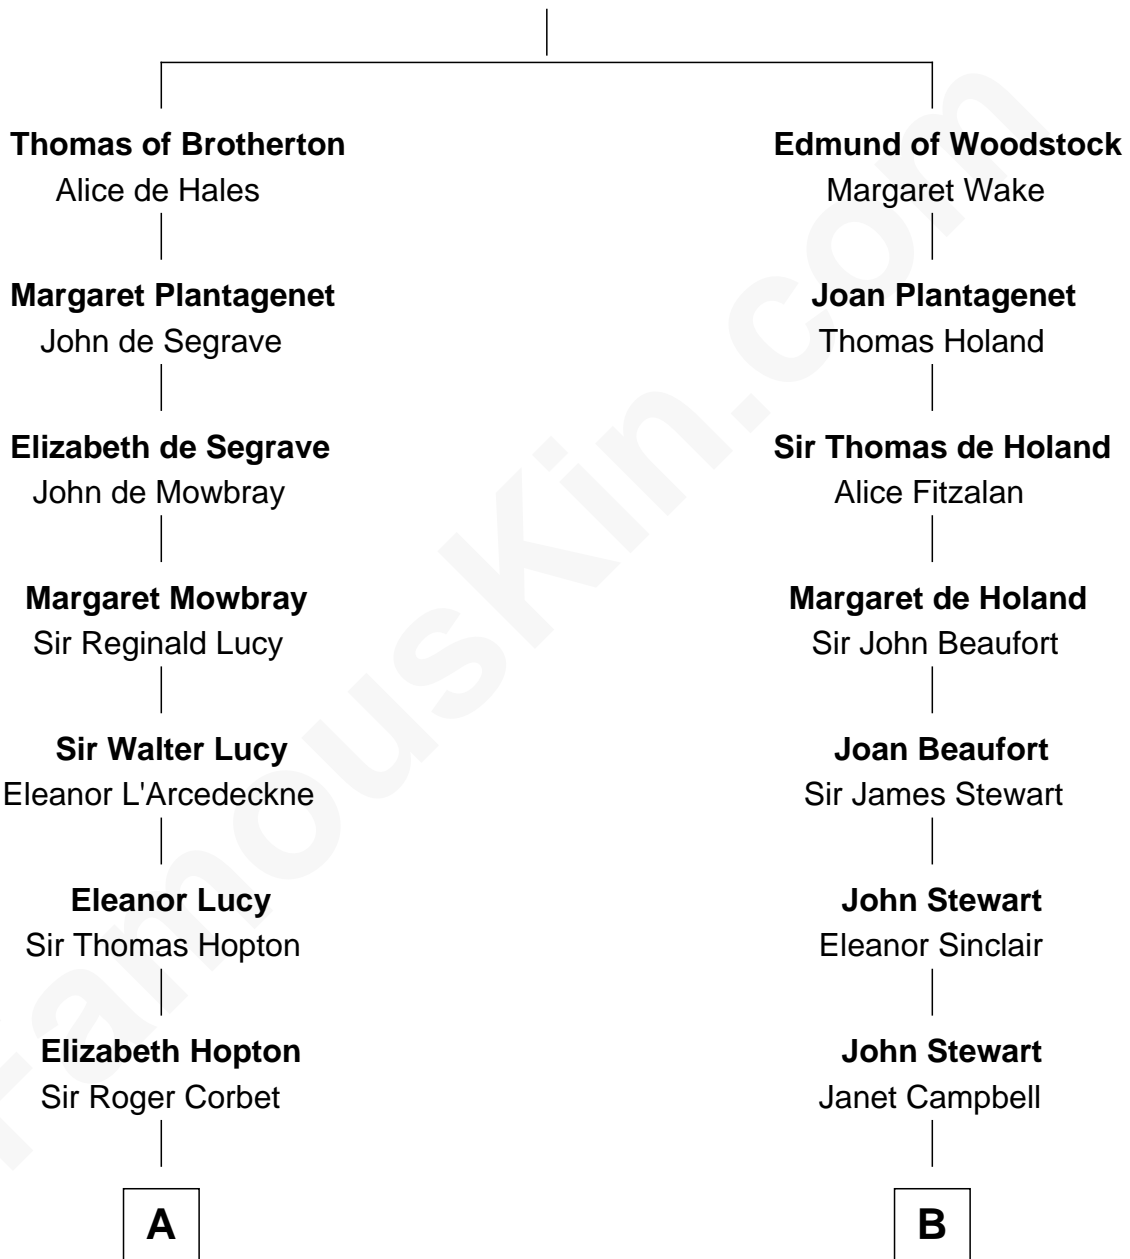

FamousKin.com

Relationship Chart of

Orson Welles

Radio, Stage, and Movie Actor

18th cousin 3 times removed of

Theodore Roosevelt
26th U.S. President

Margaret of France
Edward I, King of England

C

William Hill Wells
Elizabeth Dagworthy

Henry Hill Welles
Mary Putnam

Richard Jones Welles
Mary Blanche Head

Richard Head Welles
Beatrice Ives

Orson Welles
Radio, Stage, and Movie Actor

D

Martha Bulloch
Theodore Roosevelt

Theodore Roosevelt
26th U.S. President

FamousKin.com