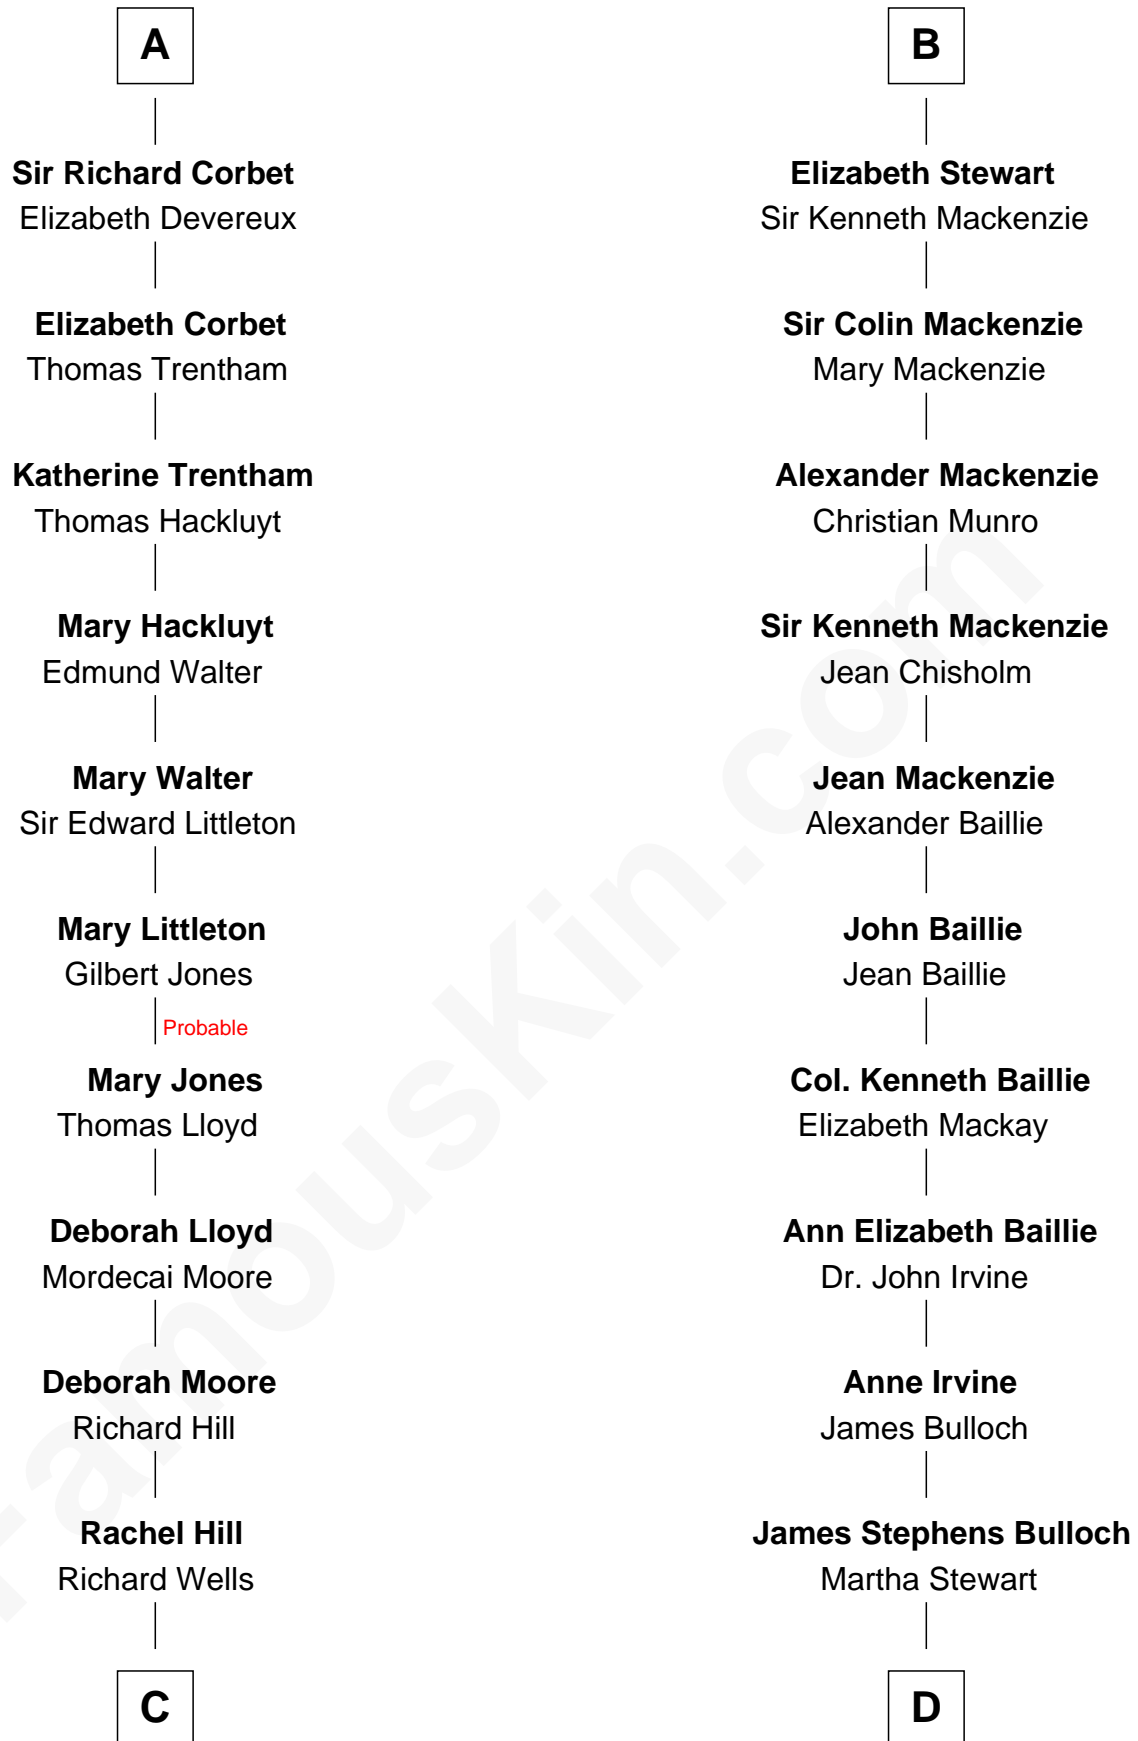

FamousKin.com

Relationship Chart of

Orson Welles

Radio, Stage, and Movie Actor

18th cousin 3 times removed of

Theodore Roosevelt
26th U.S. President

Margaret of France
Edward I, King of England

C

William Hill Wells
Elizabeth Dagworthy

Henry Hill Welles
Mary Putnam

Richard Jones Welles
Mary Blanche Head

Richard Head Welles
Beatrice Ives

Orson Welles
Radio, Stage, and Movie Actor

D

Martha Bulloch
Theodore Roosevelt

Theodore Roosevelt
26th U.S. President

FamousKin.com